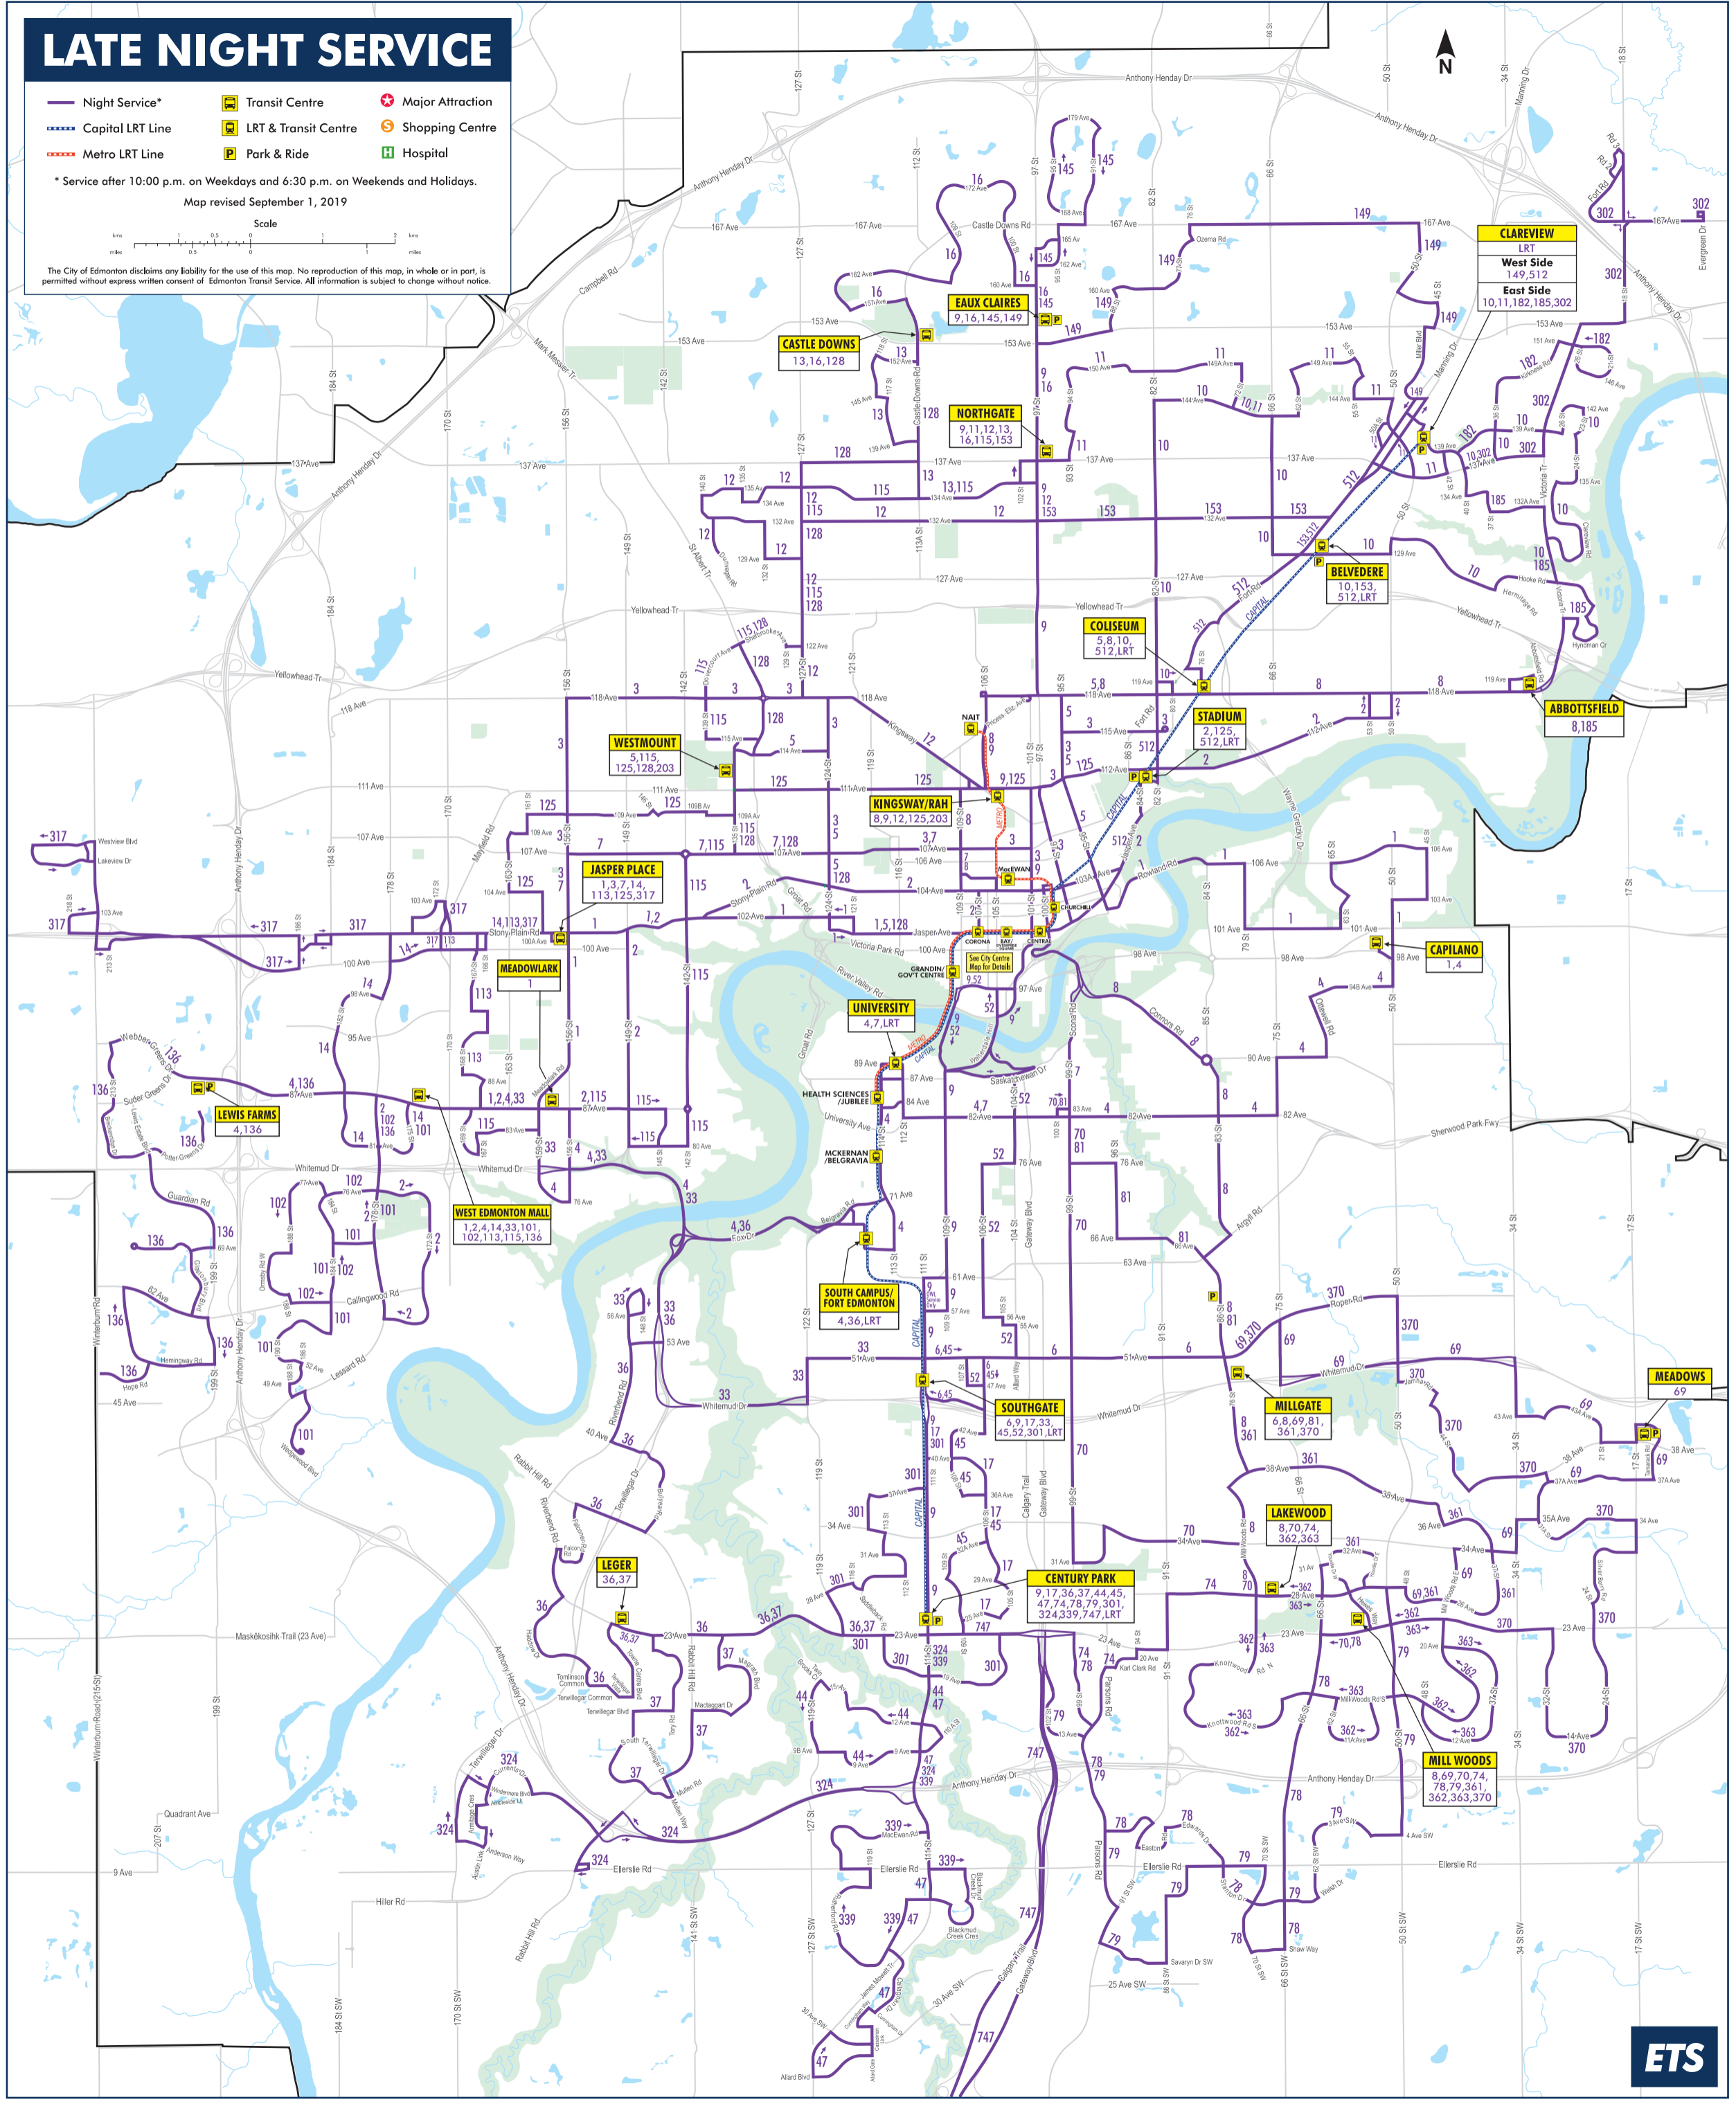

LATE NIGHT SERVICE

- Night Service*
- Transit Centre
- Major Attraction
- Capital LRT Line
- LRT & Transit Centre
- Shopping Centre
- Metro LRT Line
- Park & Ride
- Hospital

* Service after 10:00 p.m. on Weekdays and 6:30 p.m. on Weekends and Holidays.

Map revised September 1, 2019

CLAREVIEW
LRT
West Side
149, 512
East Side
10, 11, 182, 185, 302

EALX CLAIRES
9, 16, 145, 149

CASTLE DOWNS
13, 16, 128

NORTHGATE
9, 11, 12, 13, 16, 115, 153

BELVEDERE
10, 153, 512, LRT

COLISEUM
5, 8, 10, 512, LRT

ABBOTTSFIELD
8, 185

WESTMOUNT
5, 115, 125, 128, 203

KINGSWAY/RAH
8, 9, 12, 125, 203

STADIUM
2, 125, 512, LRT

JASPER PLACE
1, 3, 7, 14, 113, 125, 317

MEADOWLARK
1

LEWIS FARMS
4, 136

WEST EDMONTON MALL
1, 2, 4, 14, 33, 101, 102, 113, 115, 136

UNIVERSITY
4, 7, LRT

SOUTH CAMPUS/FORT EDMONTON
4, 36, LRT

SOUTHGATE
6, 9, 17, 33, 45, 52, 301, LRT

MILLGATE
6, 8, 69, 81, 361, 370

LEGER
36, 37

LAKEMOOD
8, 70, 74, 362, 363

MILL WOODS
8, 69, 70, 74, 78, 79, 361, 362, 363, 370