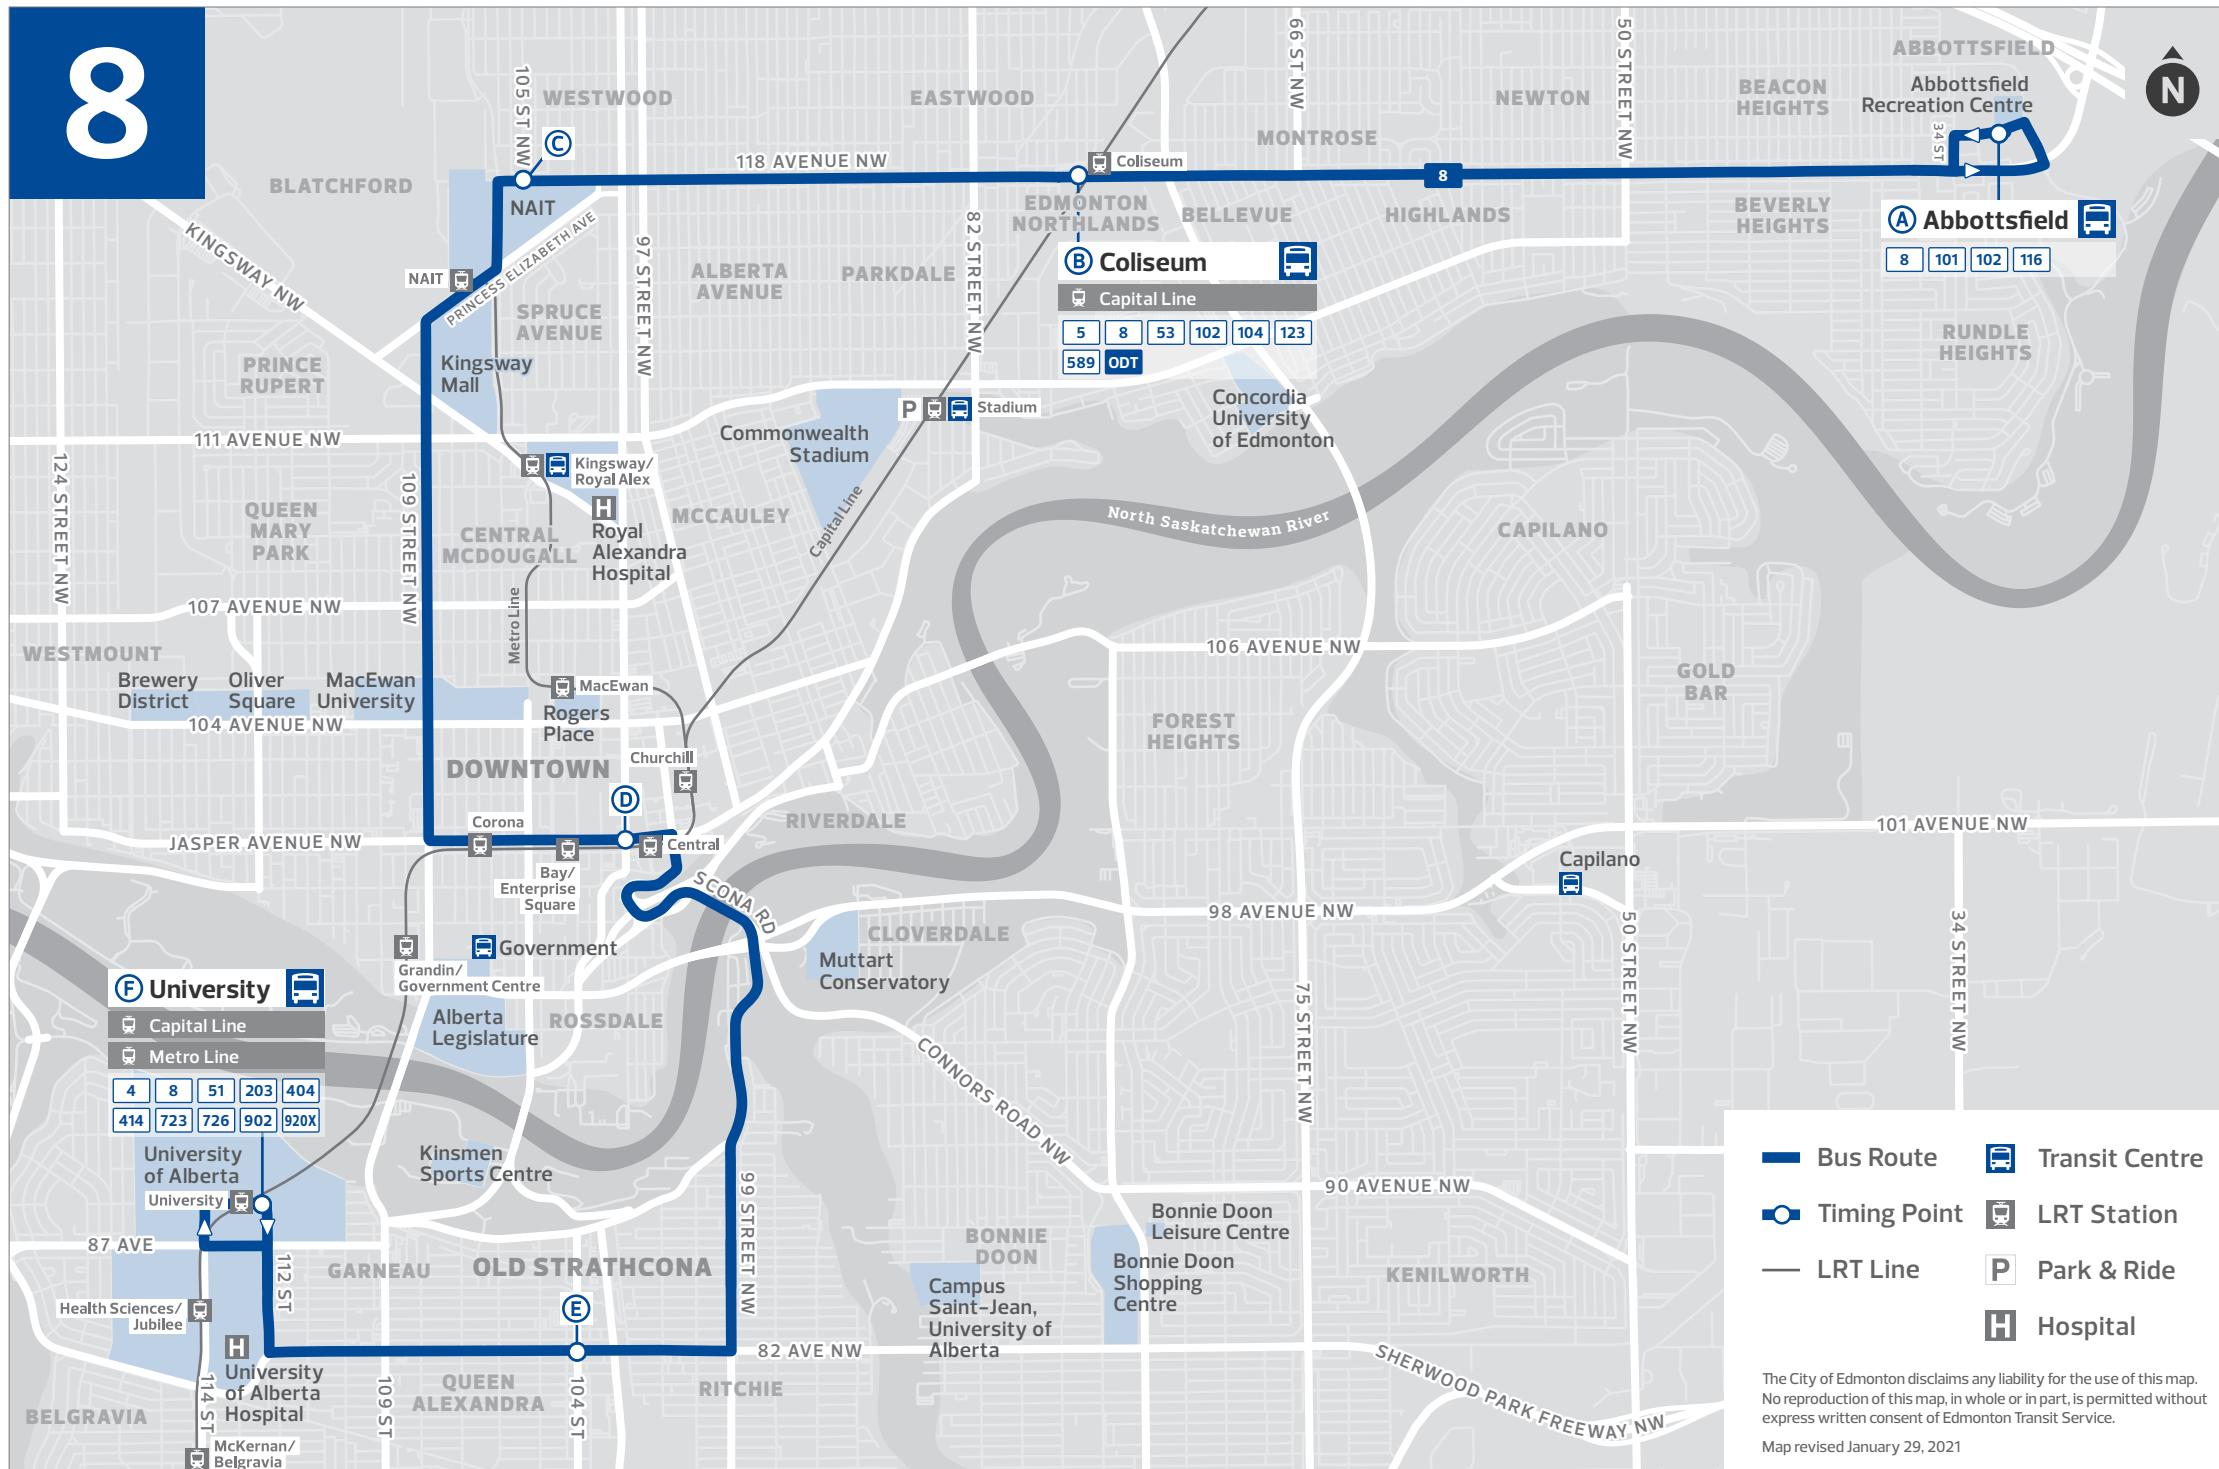

ABBOTSFIELD TO UNIVERSITY

Abbottsfield TC	Coliseum TC	105 St & 118 Ave	101 St & Jasper Ave	104 St & 82 Ave	University TC
A	B	C	D	E	F
4:20	4:36	4:47	5:09	5:18	5:28
4:35	4:51	5:02	5:22	5:31	5:41
4:50	5:05	5:14	5:34	5:43	5:53
5:05	5:19	5:28	5:48	5:57	6:07
5:20	5:34	5:43	6:03	6:12	6:22
5:35	5:49	5:58	6:18	6:27	6:37
5:50	6:04	6:13	6:33	6:42	6:52
6:05	6:19	6:28	6:48	6:57	7:07
6:20	6:34	6:43	7:03	7:12	7:22
6:35	6:49	6:58	7:18	7:27	7:37
6:50	7:04	7:13	7:33	7:42	7:52
7:05	7:19	7:28	7:48	7:57	8:07
7:20	7:34	7:43	8:03	8:12	8:22
7:35	7:49	7:58	8:18	8:27	8:37
7:50	8:04	8:13	8:33	8:42	8:52
8:05	8:19	8:28	8:48	8:57	9:07
8:20	8:34	8:43	9:03	9:12	9:22
8:35	8:49	8:58	9:18	9:27	9:37
8:50	9:04	9:13	9:33	9:42	9:52
9:05	9:19	9:28	9:48	9:57	10:07
9:20	9:34	9:43	10:03	10:12	10:22
9:35	9:49	9:58	10:18	10:27	10:37
9:50	10:04	10:13	10:33	10:42	10:52
10:05	10:19	10:28	10:48	10:57	11:07
10:25	10:39	10:48	11:08	11:17	11:27
10:45	10:59	11:08	11:28	11:37	11:47
11:05	11:19	11:28	11:48	11:57	12:07
11:25	11:39	11:48	12:08	12:17	12:27
11:45	11:59	12:08	12:28	12:37	12:47
12:05	12:19	12:28	12:48	12:57	1:07
12:25	12:39	12:48	1:08	1:17	1:27
12:55	1:09	1:18	1:38	1:47	1:57
1:25	1:39	1:48	2:08	2:17	2:27
1:55	2:09	2:18	2:38	2:47	2:57
2:25	2:39	2:48	3:08	3:17	3:27

TIMING POINTS

The City of Edmonton disclaims any liability for the use of this map. No reproduction of this map, in whole or in part, is permitted without express written consent of Edmonton Transit Service.
Map revised January 29, 2021