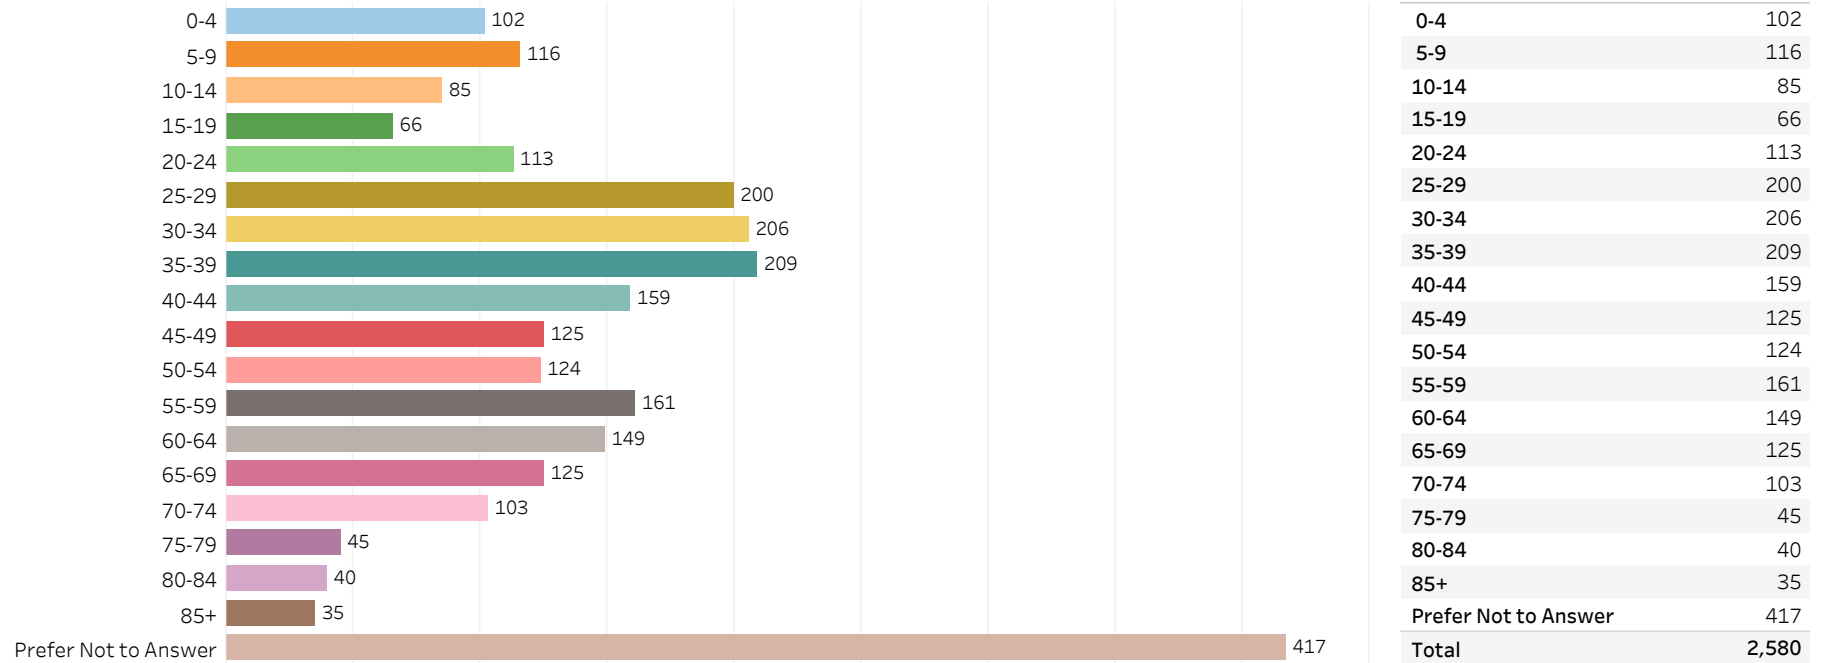

2019 Edmonton Municipal Census (Neighbourhood)

(Note: As per City of Edmonton Census Policy C520C, neighbourhoods with a population of less than 50 residents are reported as zero.)

Neighbourhood:

STRATHEARN

1. Population by Age Range

2. Population by Gender

3. Dwelling Unit Status