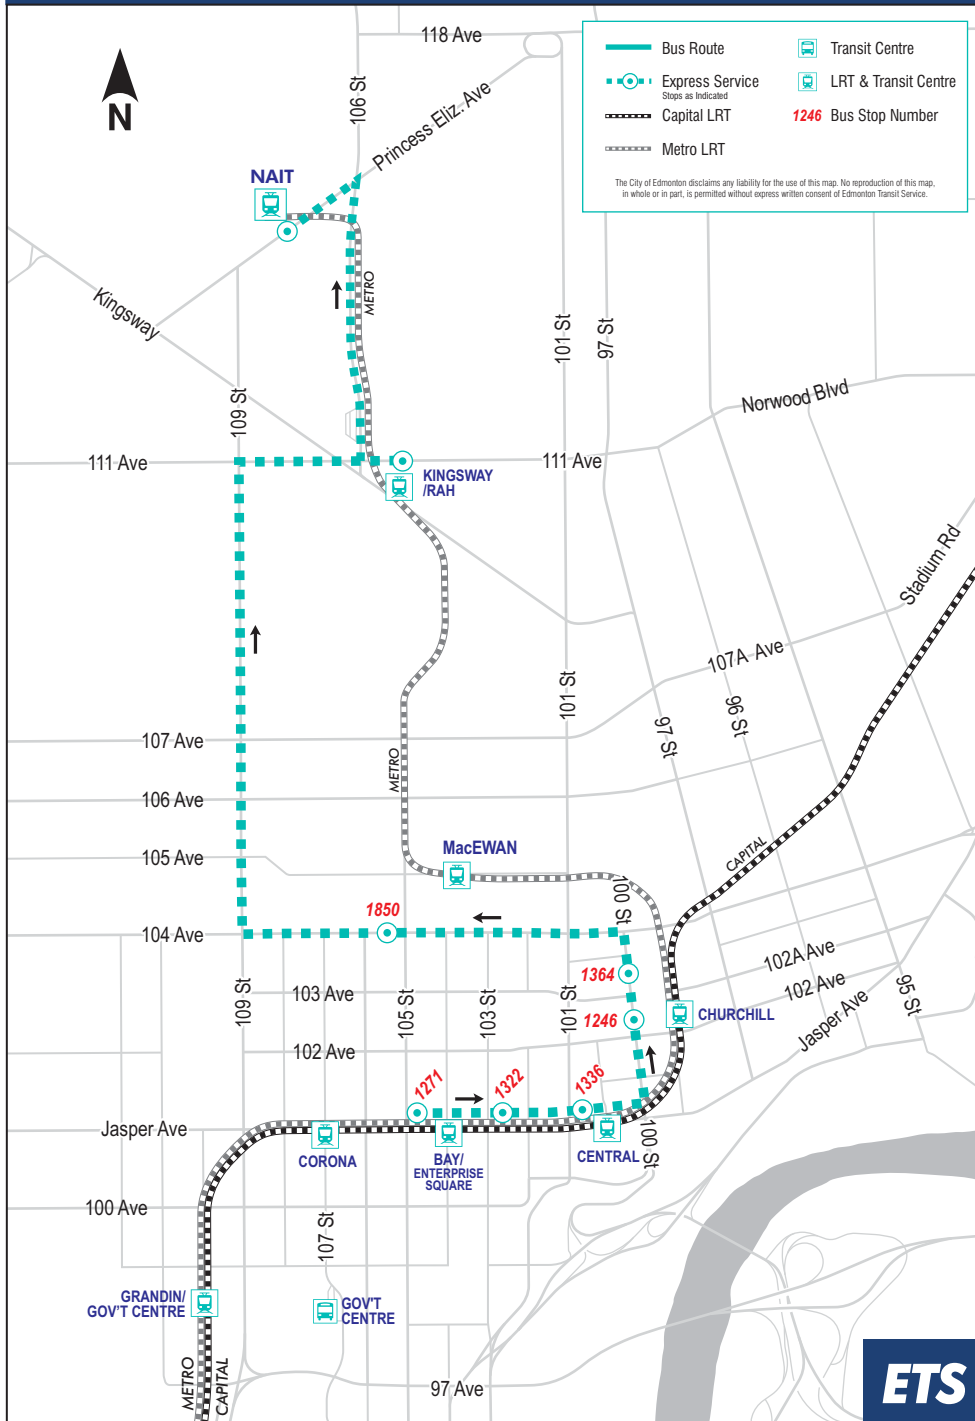

Metro LRT BUS Replacement, Northbound

Effective March 19, 2019

Metro LRT BUS Replacement, Southbound

Effective March 19, 2019