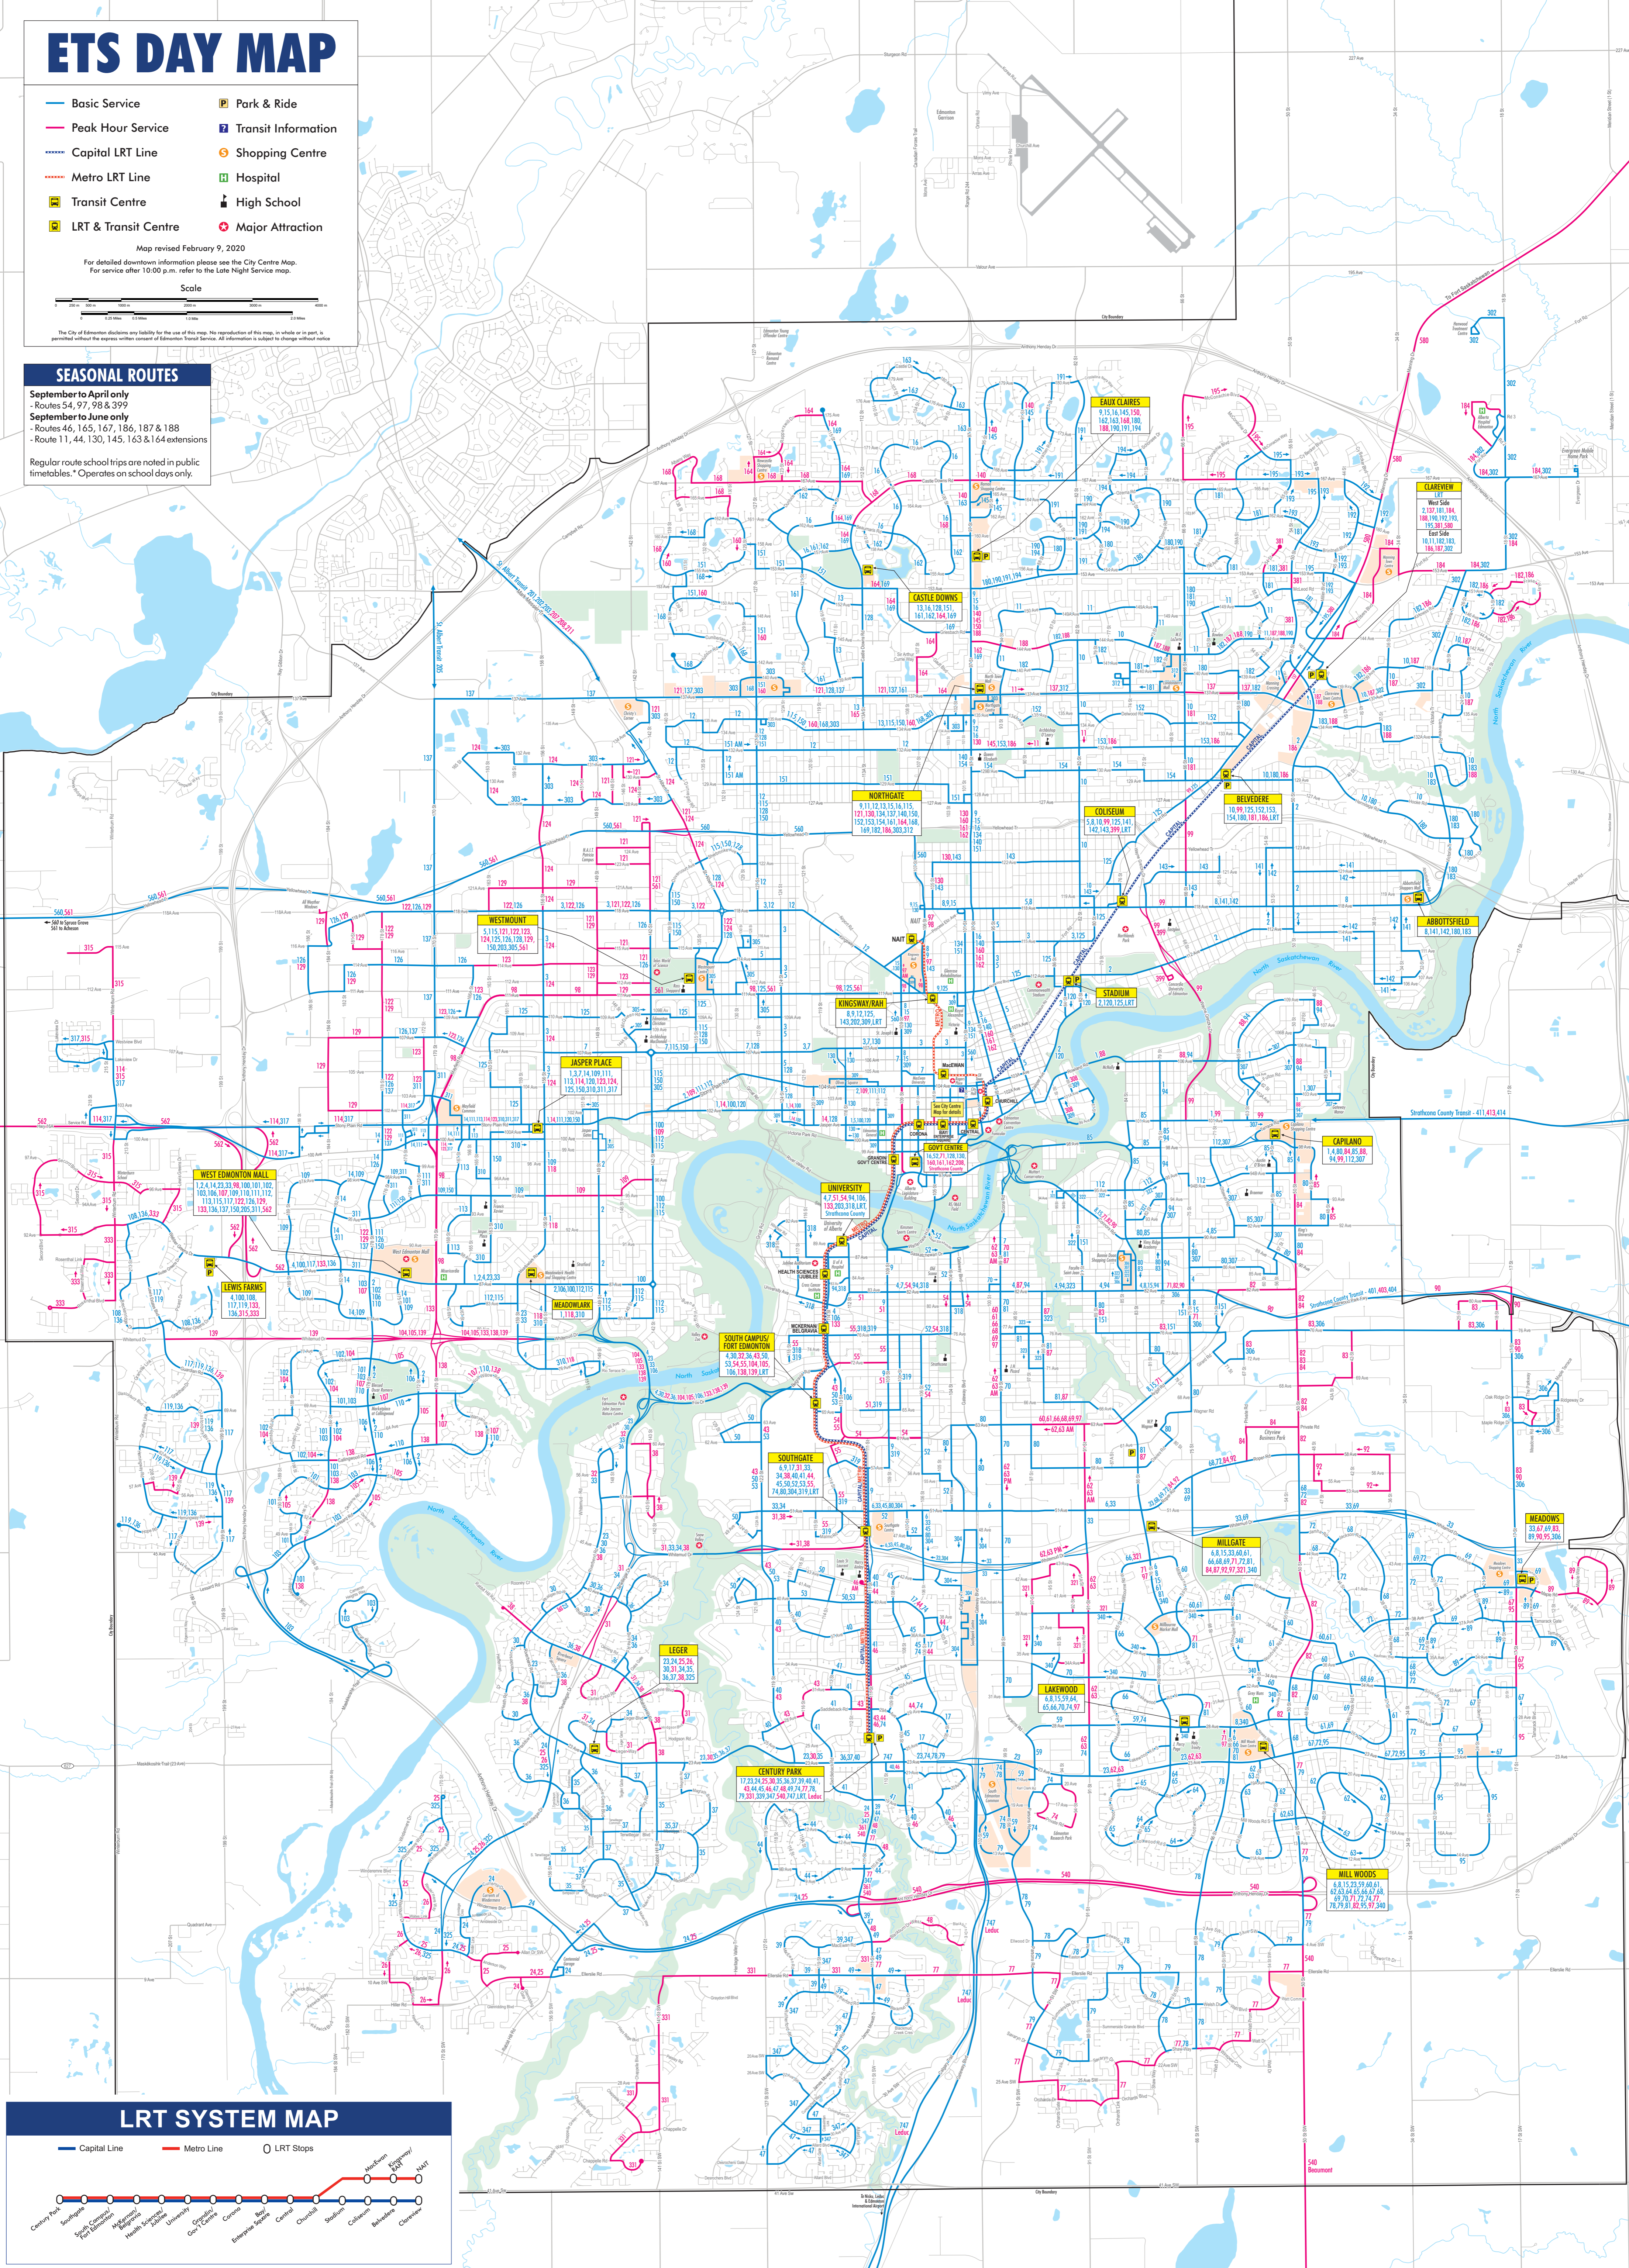

ETS DAY MAP

- Basic Service
- Peak Hour Service
- Capital LRT Line
- Metro LRT Line
- Transit Centre
- LRT & Transit Centre
- Park & Ride
- Transit Information
- Shopping Centre
- Hospital
- High School
- Major Attraction

Map revised February 9, 2020

Scale

SEASONAL ROUTES

LRT SYSTEM MAP

- Capital Line
- Metro Line
- LRT Stops