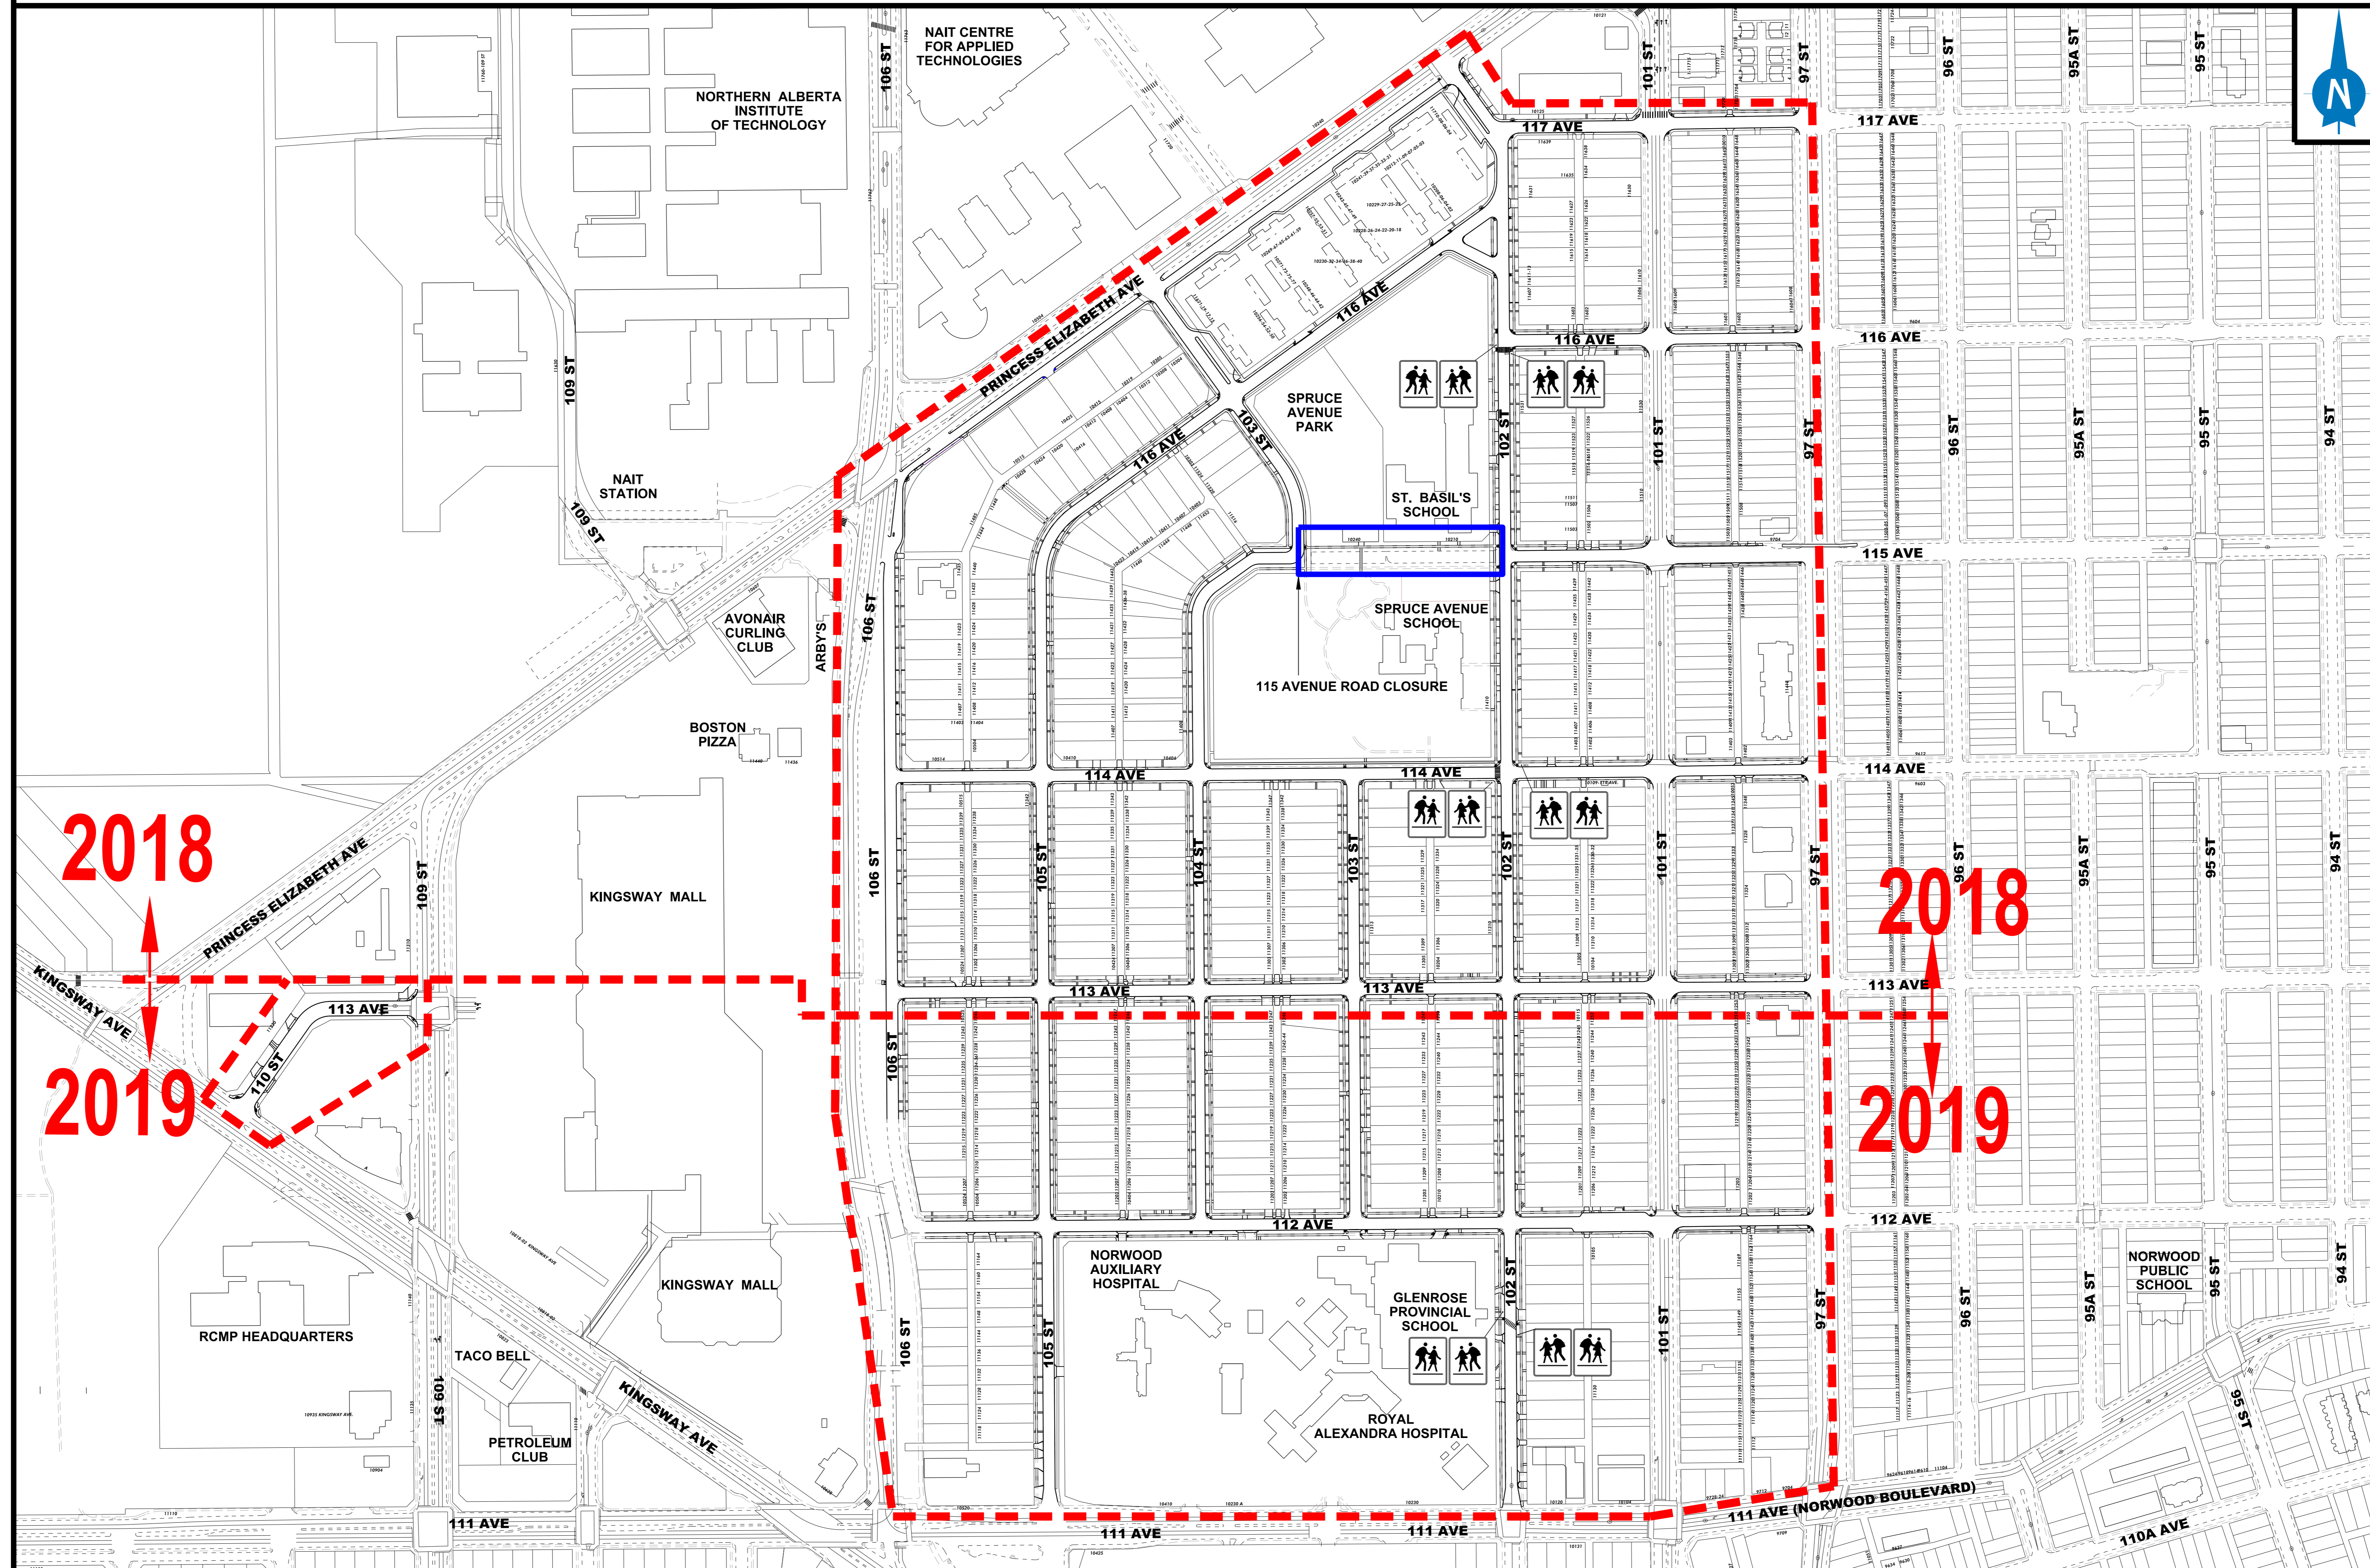

# BUILDING GREAT NEIGHBOURHOODS

TRANSFORMING **EDMONTON**  
BRINGING OUR CITY TO LIFE

**SPRUCE AVENUE  
NEIGHBOURHOOD RENEWAL  
SIGNAGE & PAVEMENT MARKINGS  
2018/2019**

**PRELIMINARY**  
SUBJECT TO CHANGE