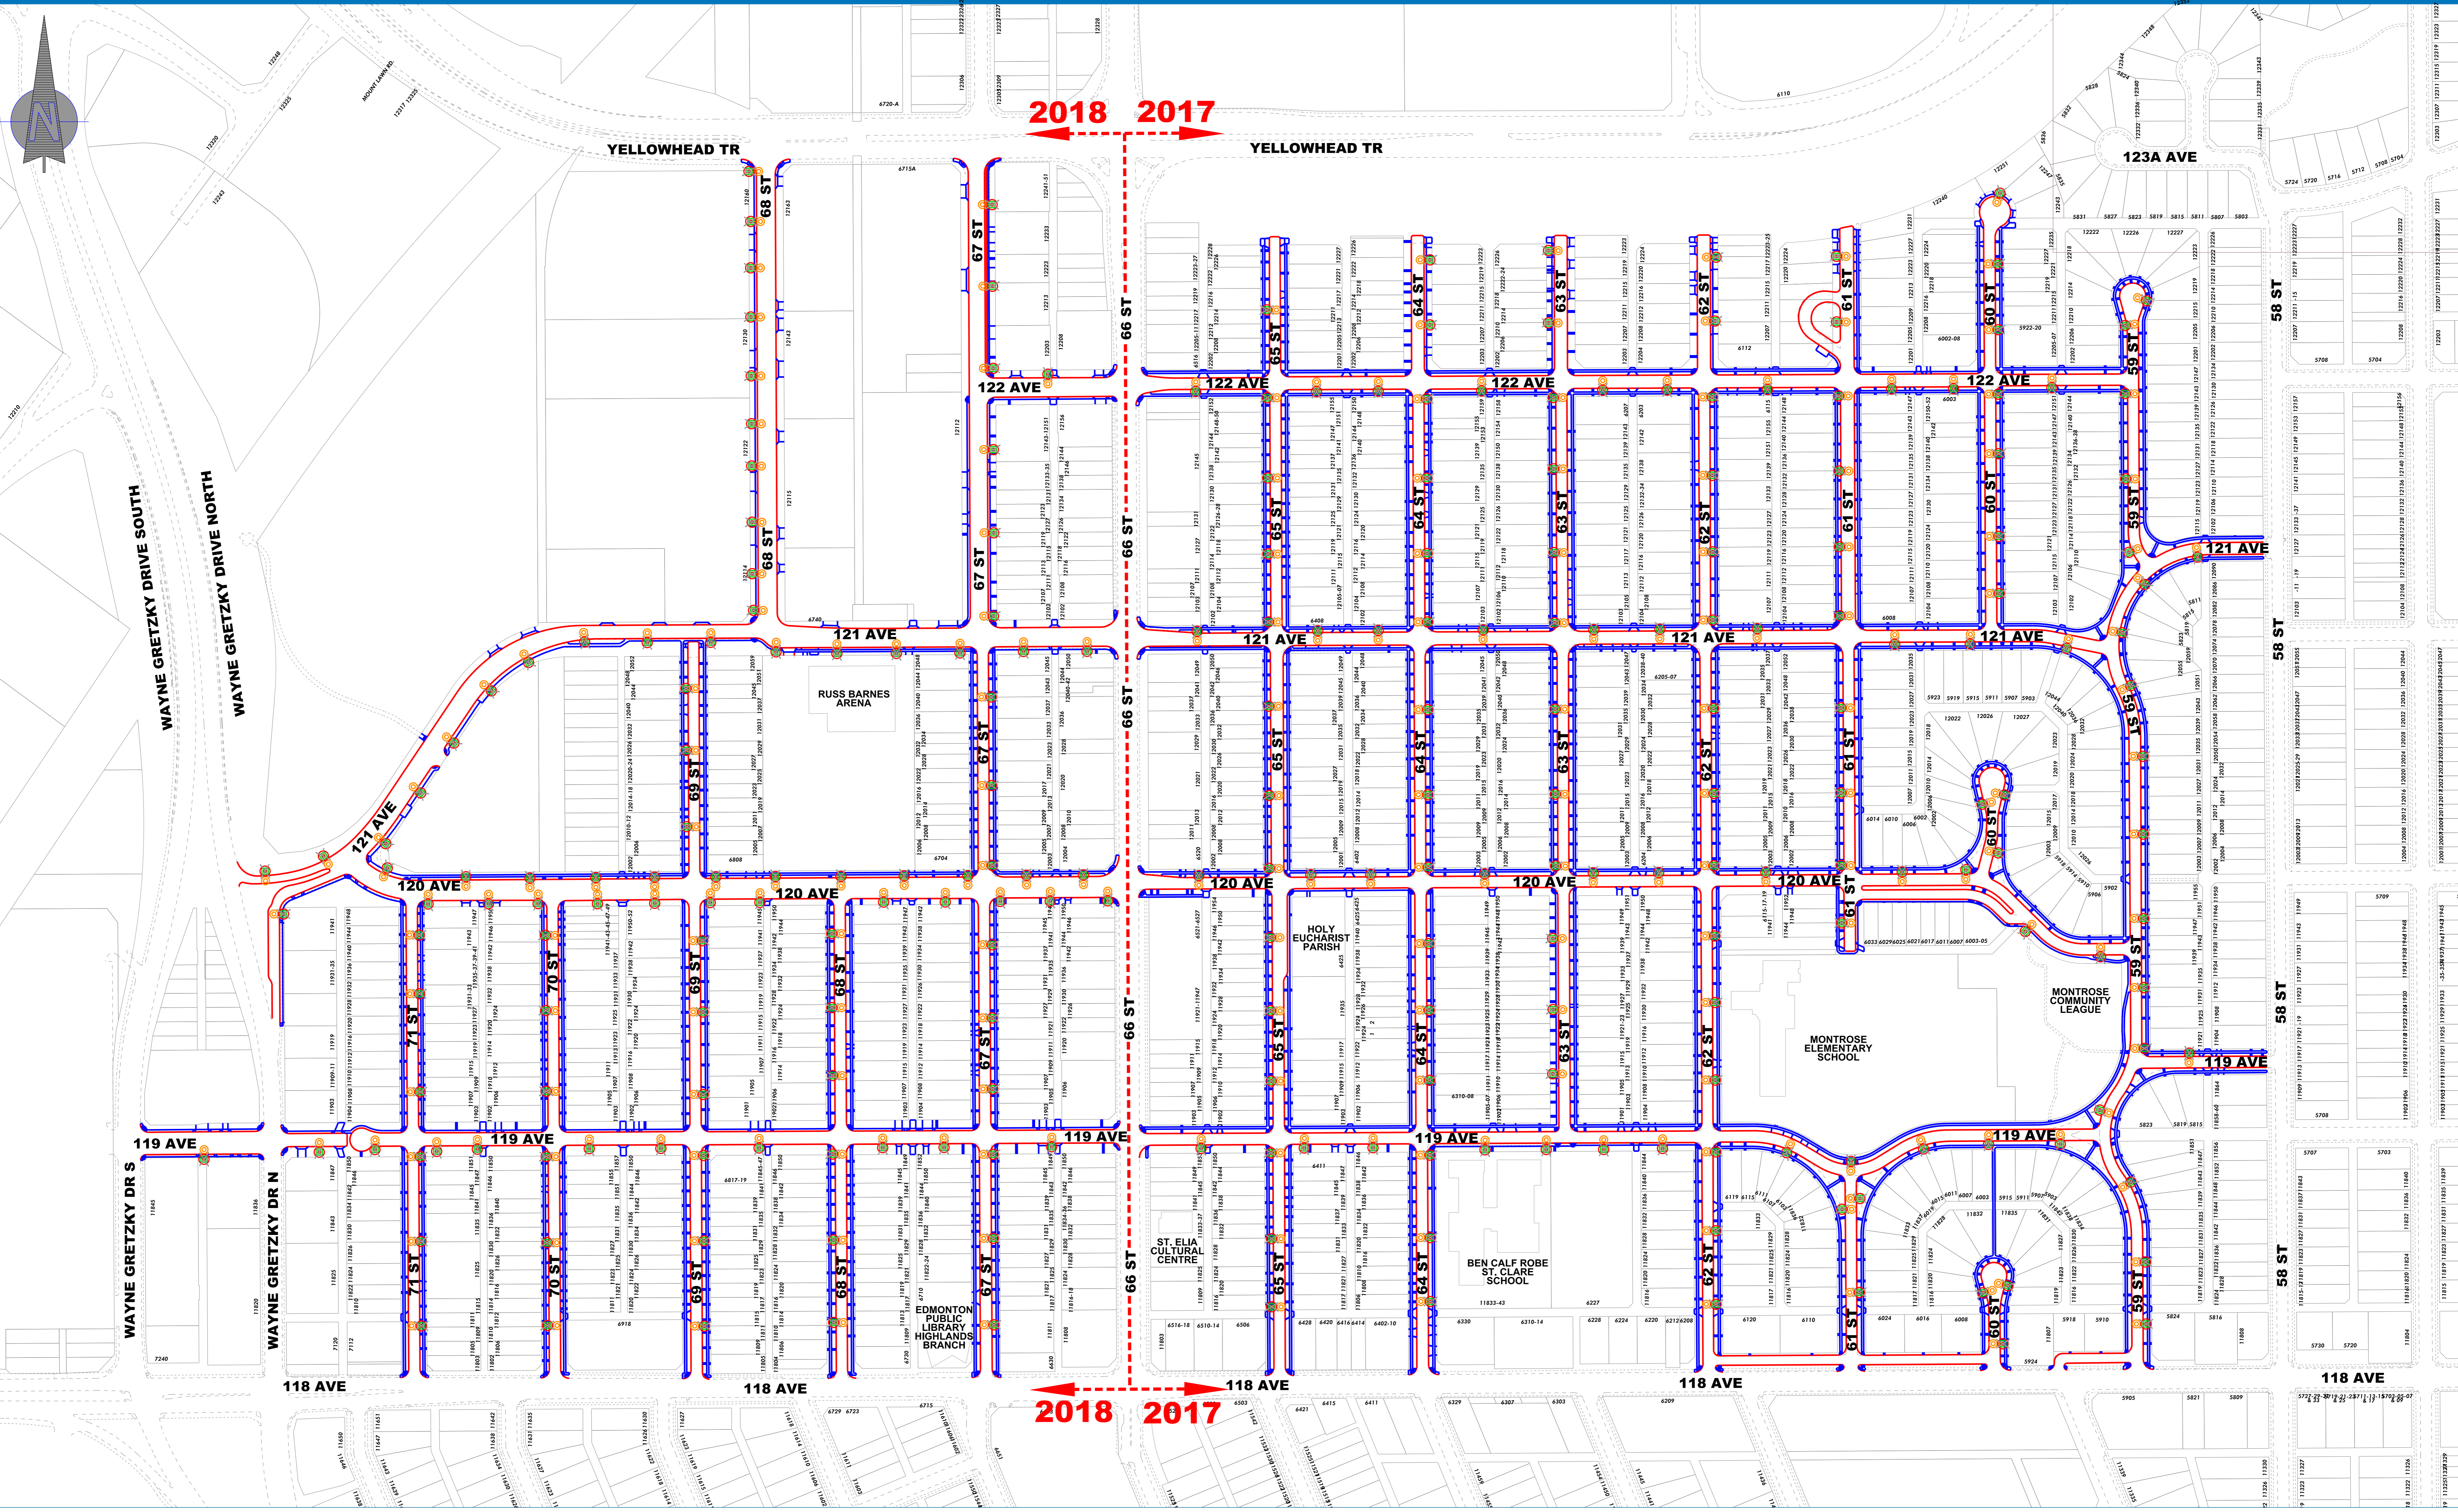

BUILDING GREAT NEIGHBOURHOODS

TRANSFORMING EDMONTON
BRINGING OUR CITY TO LIFE

- STREETLIGHTING LEGEND**
- EXISTING STREETLIGHT TO BE REMOVED
 - PROPOSED STREETLIGHT
 - EXISTING CURB ALIGNMENT
 - PROPOSED CURB ALIGNMENT
 - EXISTING SIDEWALK ALIGNMENT
 - PROPOSED SIDEWALK ALIGNMENT

MONTROSE NEIGHBOURHOOD RENEWAL STREETLIGHTING DESIGN 2017 - 2018

FOR INFORMATION ONLY
SUBJECT TO CHANGE