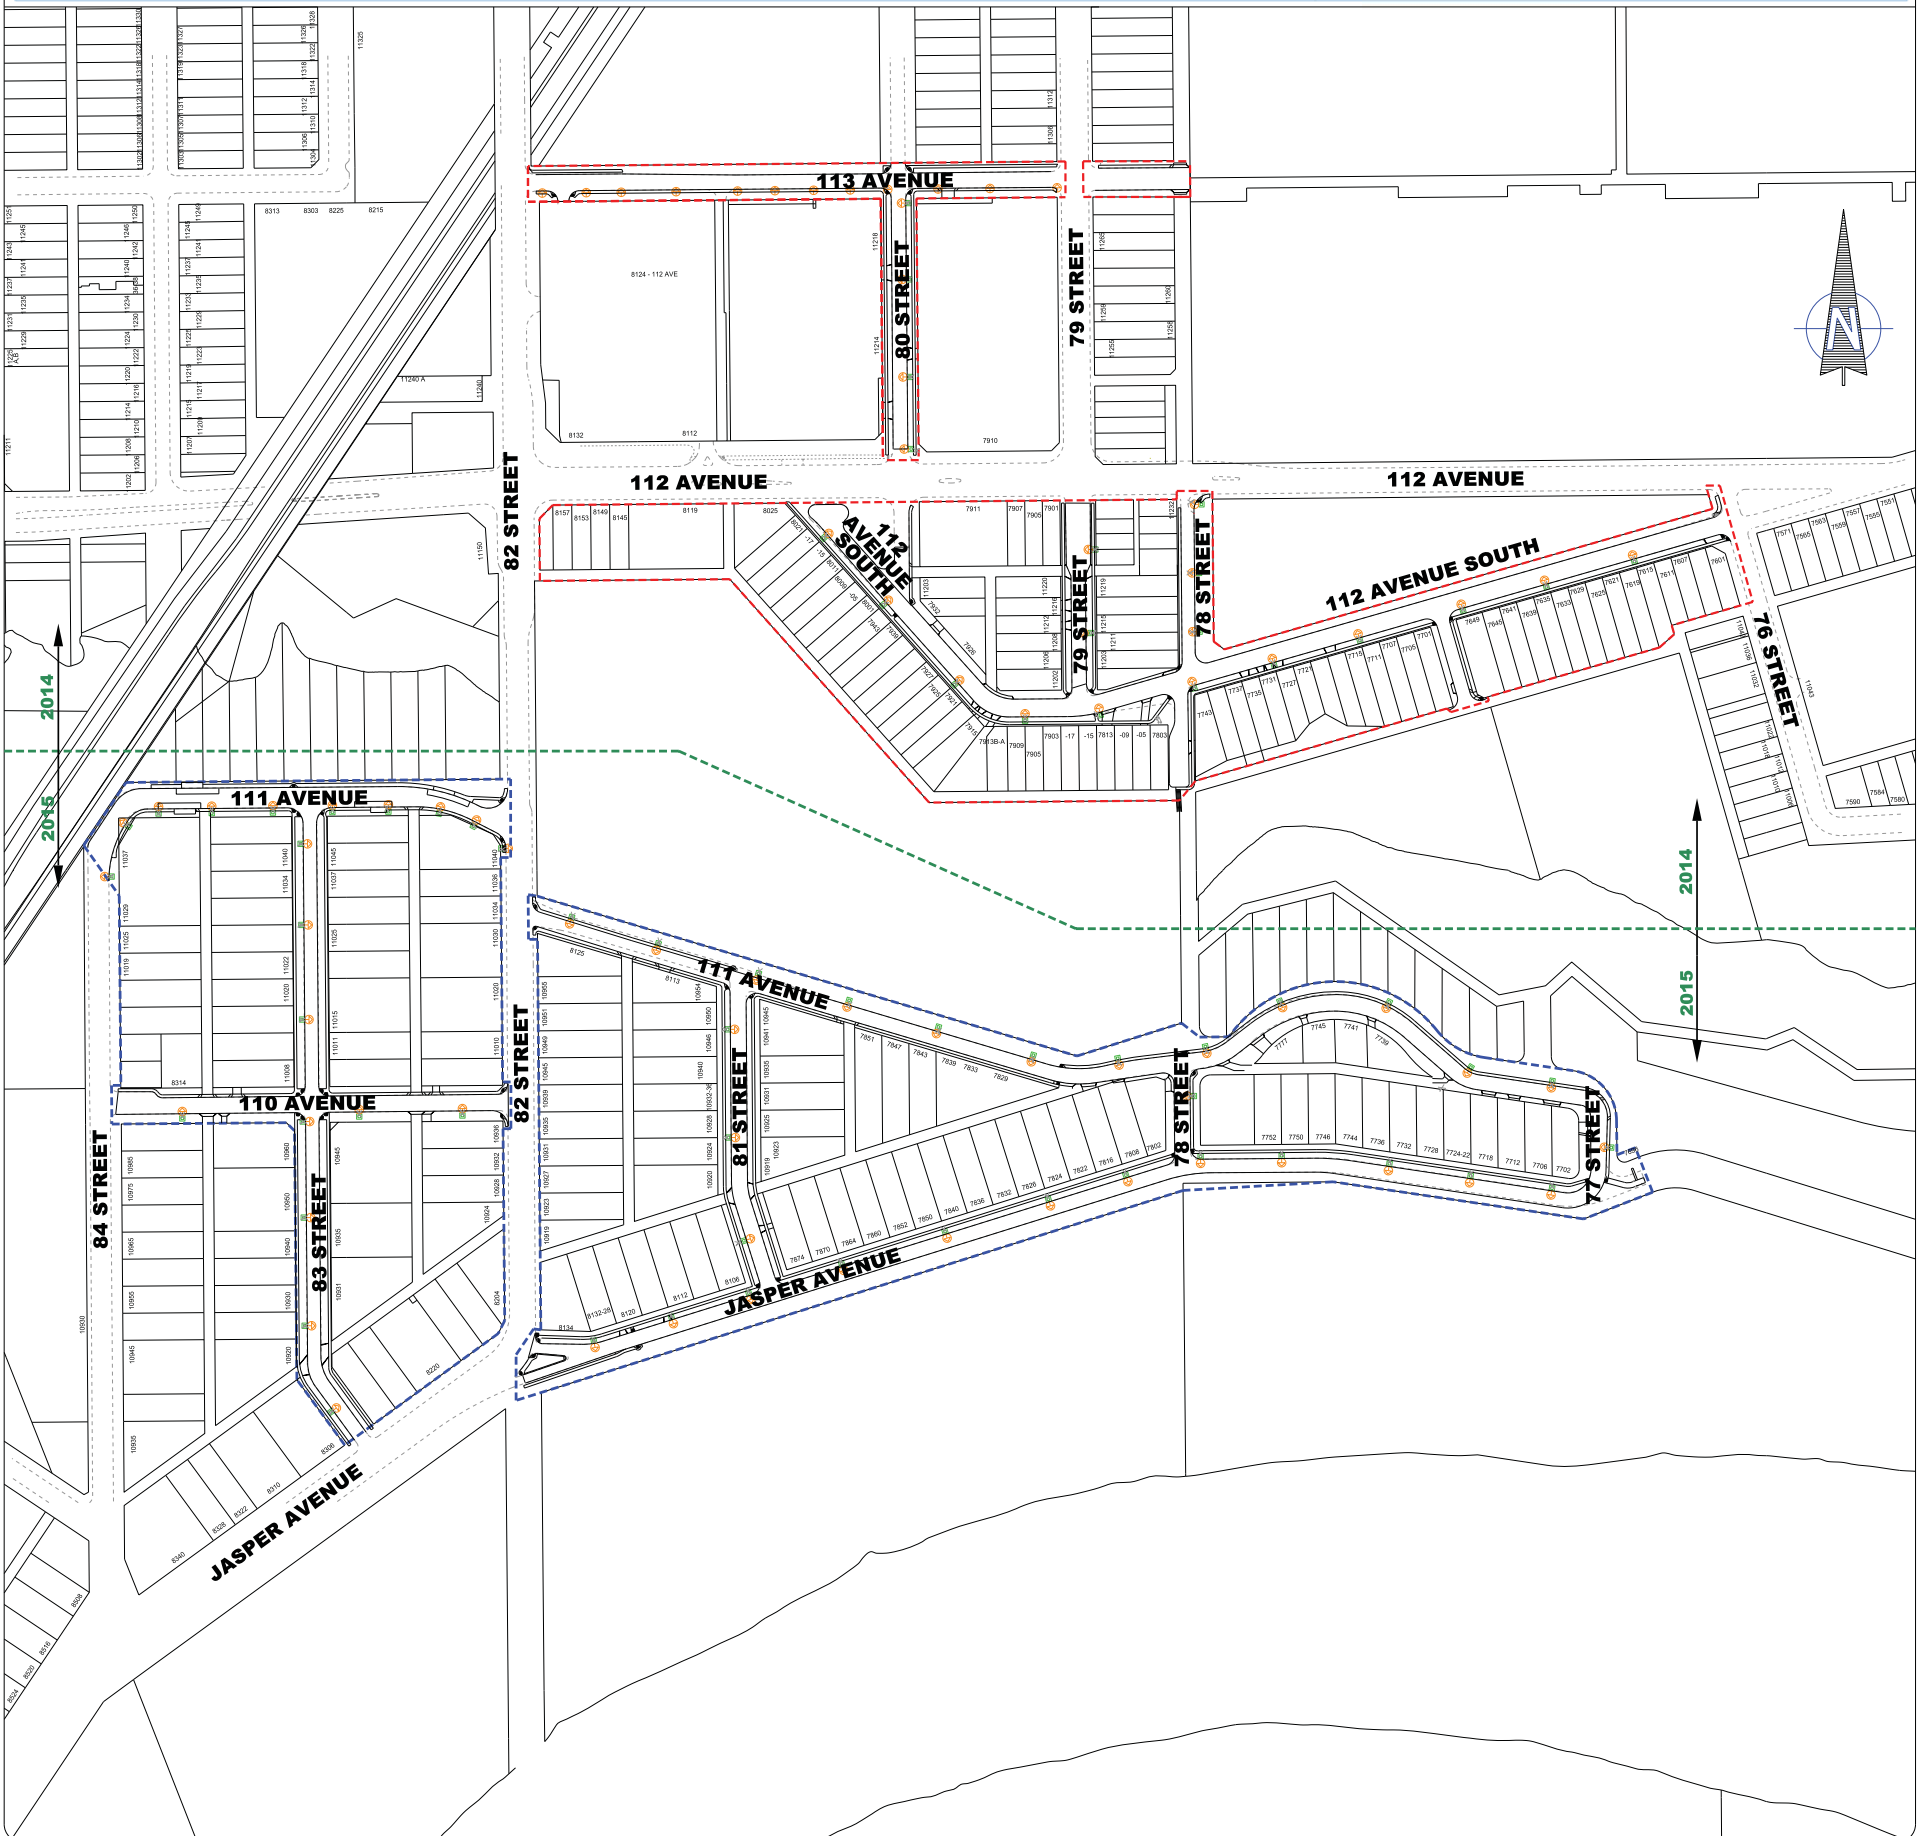

THE WAY AHEAD

BUILDING GREAT NEIGHBOURHOODS

TRANSFORMING | EDMONTON
BRINGING OUR CITY TO LIFE

DETAIL LEGEND

- 2014 PROJECT LIMITS
- 2015 PROJECT LIMITS
- ⊗ EXISTING STREETLIGHT TO BE REMOVED
- ⊗ PROPOSED STREETLIGHT

CROMDALE NEIGHBOURHOOD RENEWAL STREETLIGHT RENEWAL 2014 / 2015

PRELIMINARY
SUBJECT TO REVISION

TRANSPORTATION SERVICES
ROADS DESIGN AND CONSTRUCTION BRANCH