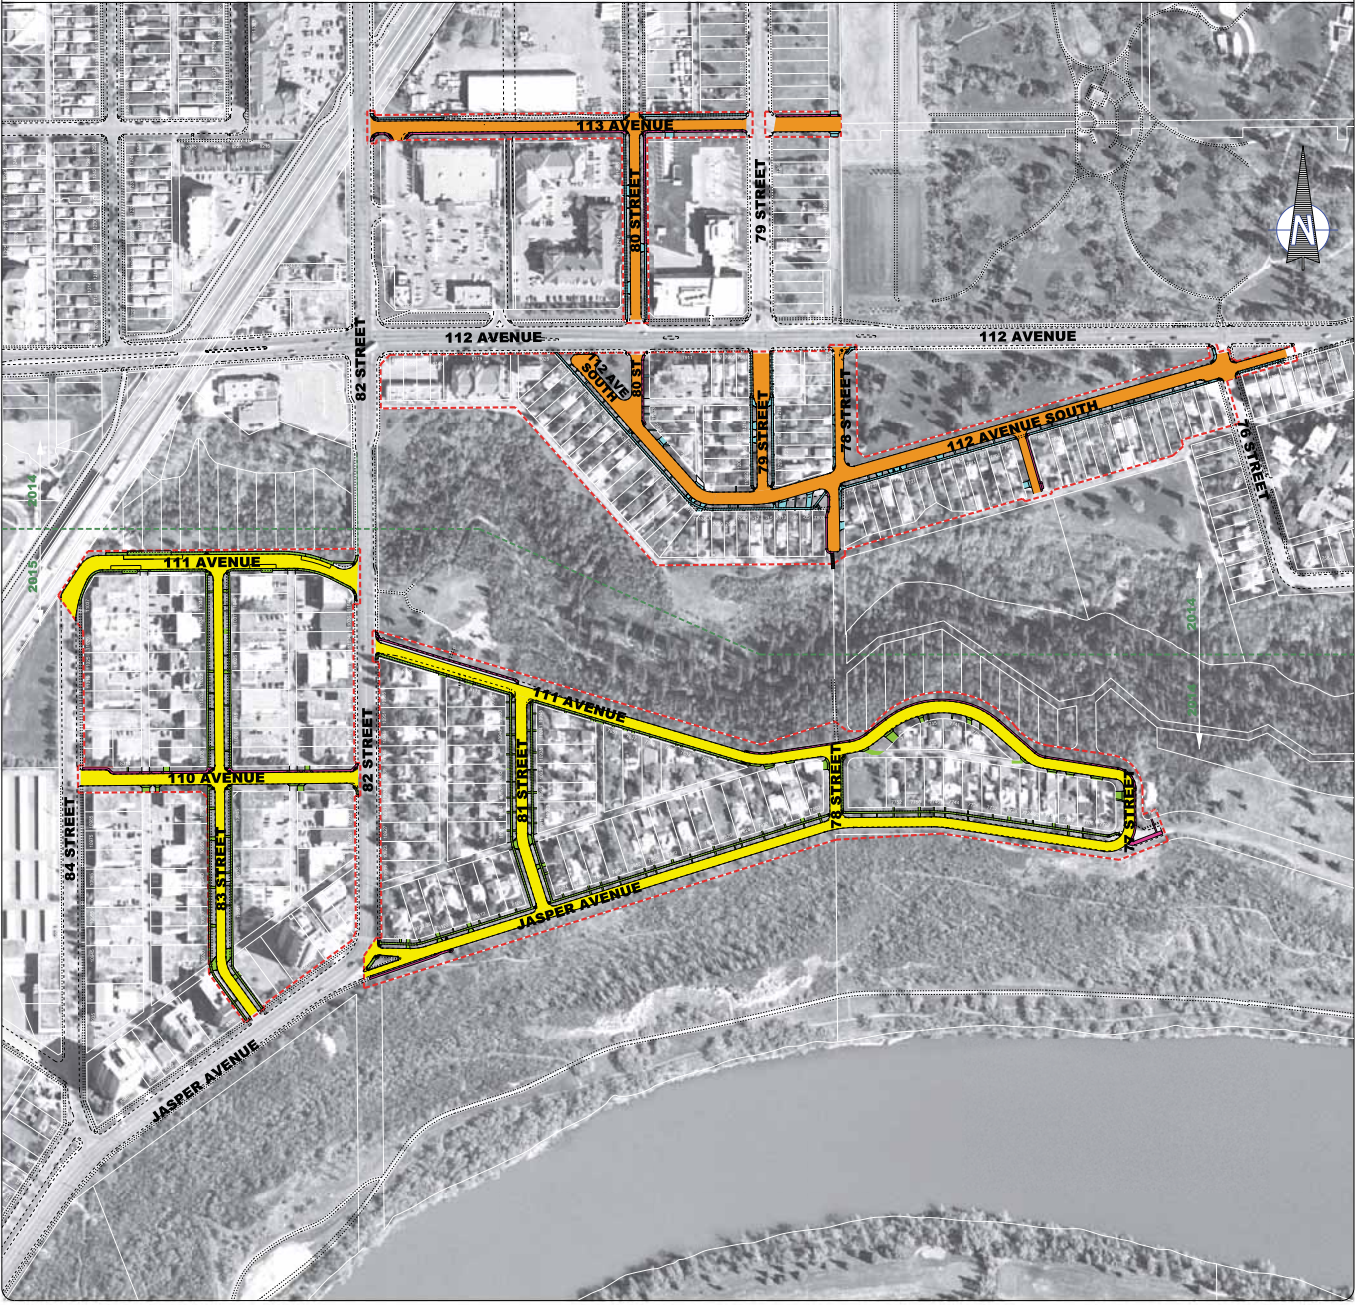

THE WAY AHEAD

# BUILDING GREAT NEIGHBOURHOODS

TRANSFORMING **EDMONTON**  
BRINGING OUR CITY TO LIFE

**DETAIL LEGEND**

 2014 PROPOSED ROAD RENEWAL	 2014 PROPOSED SIDEWALK RECONSTRUCTION
 2015 PROPOSED ROAD RENEWAL	 2015 PROPOSED SIDEWALK RECONSTRUCTION
 PROPOSED NEW SIDEWALK CONSTRUCTION (NO LOCAL IMPROVEMENT)	

## CROMDALE NEIGHBOURHOOD RENEWAL PROJECT SCOPE 2014 / 2015

**FOR INFORMATION ONLY**  
SUBJECT TO REVISION