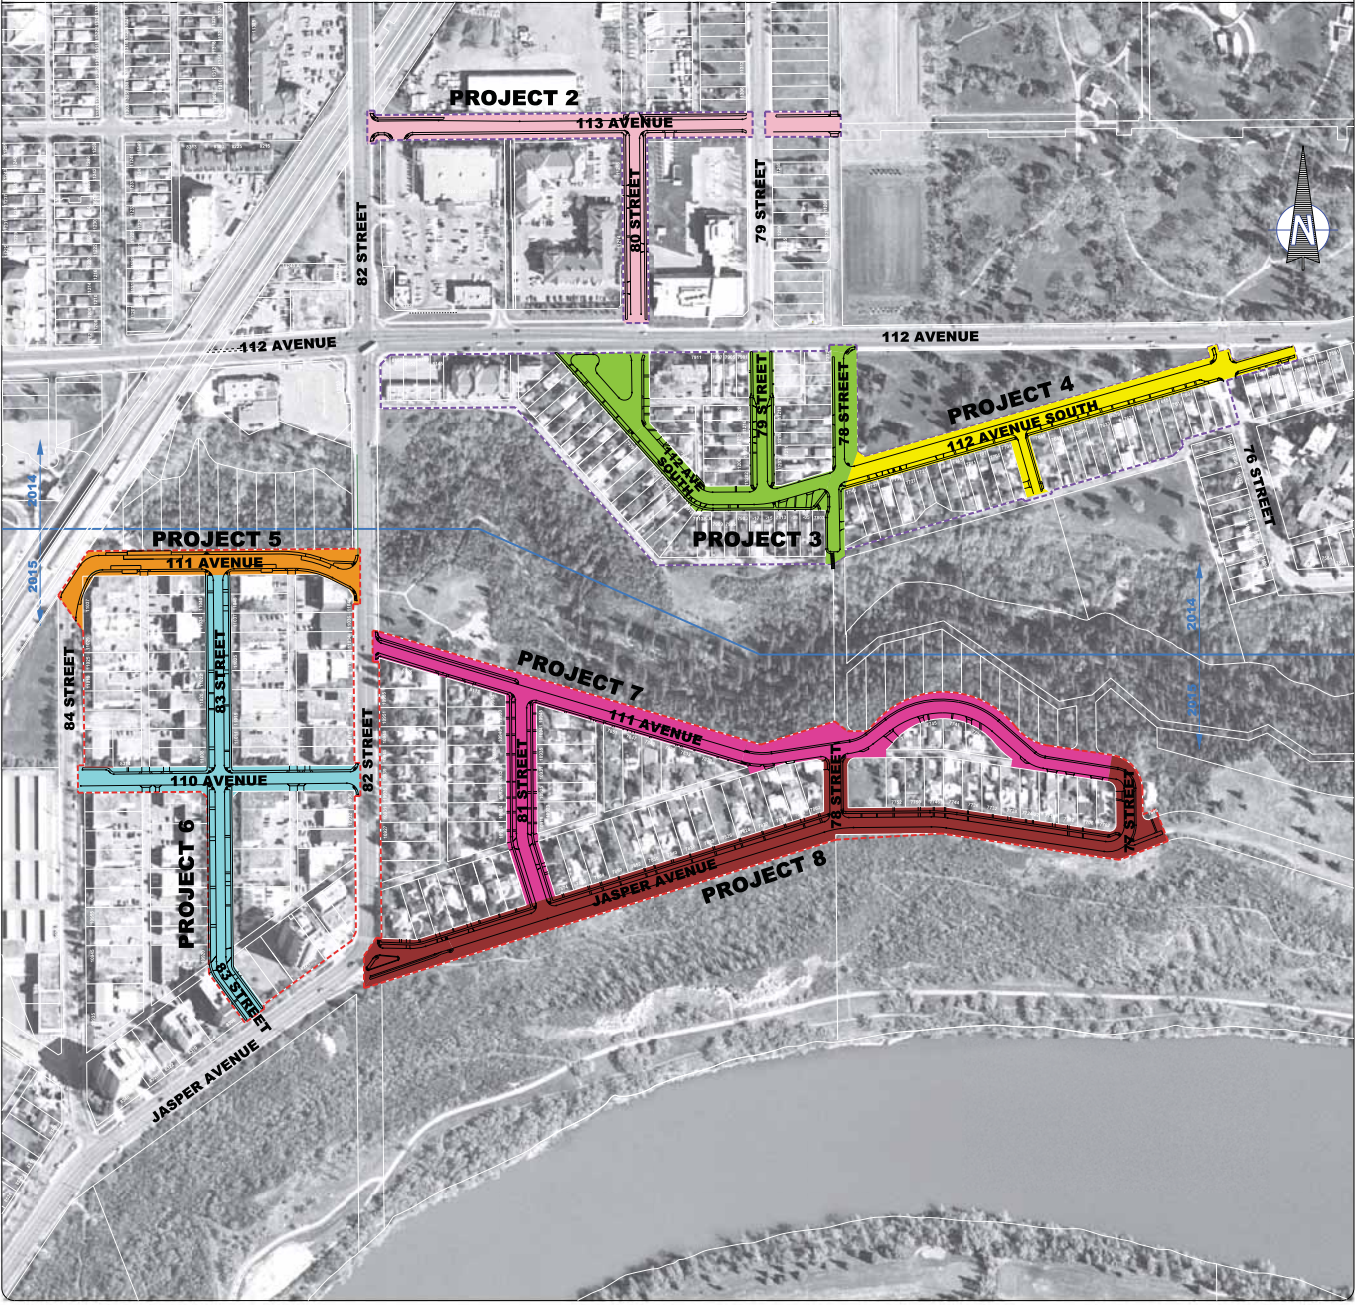

THE WAY AHEAD

BUILDING GREAT NEIGHBOURHOODS

TRANSFORMING **EDMONTON**
BRINGING OUR CITY TO LIFE

PROJECT AREA LEGEND

2014 PROJECT LIMITS	PROJECT #6
2015 PROJECT LIMITS	PROJECT #7
PROJECT #2	PROJECT #8
PROJECT #3	
PROJECT #4	
PROJECT #5	

CROMDALE NEIGHBOURHOOD RENEWAL PROJECT AREAS 2014 / 2015

FOR INFORMATION ONLY
SUBJECT TO REVISION

TRANSPORTATION SERVICES
ROADS DESIGN AND CONSTRUCTION BRANCH
 THE CITY OF **Edmonton**