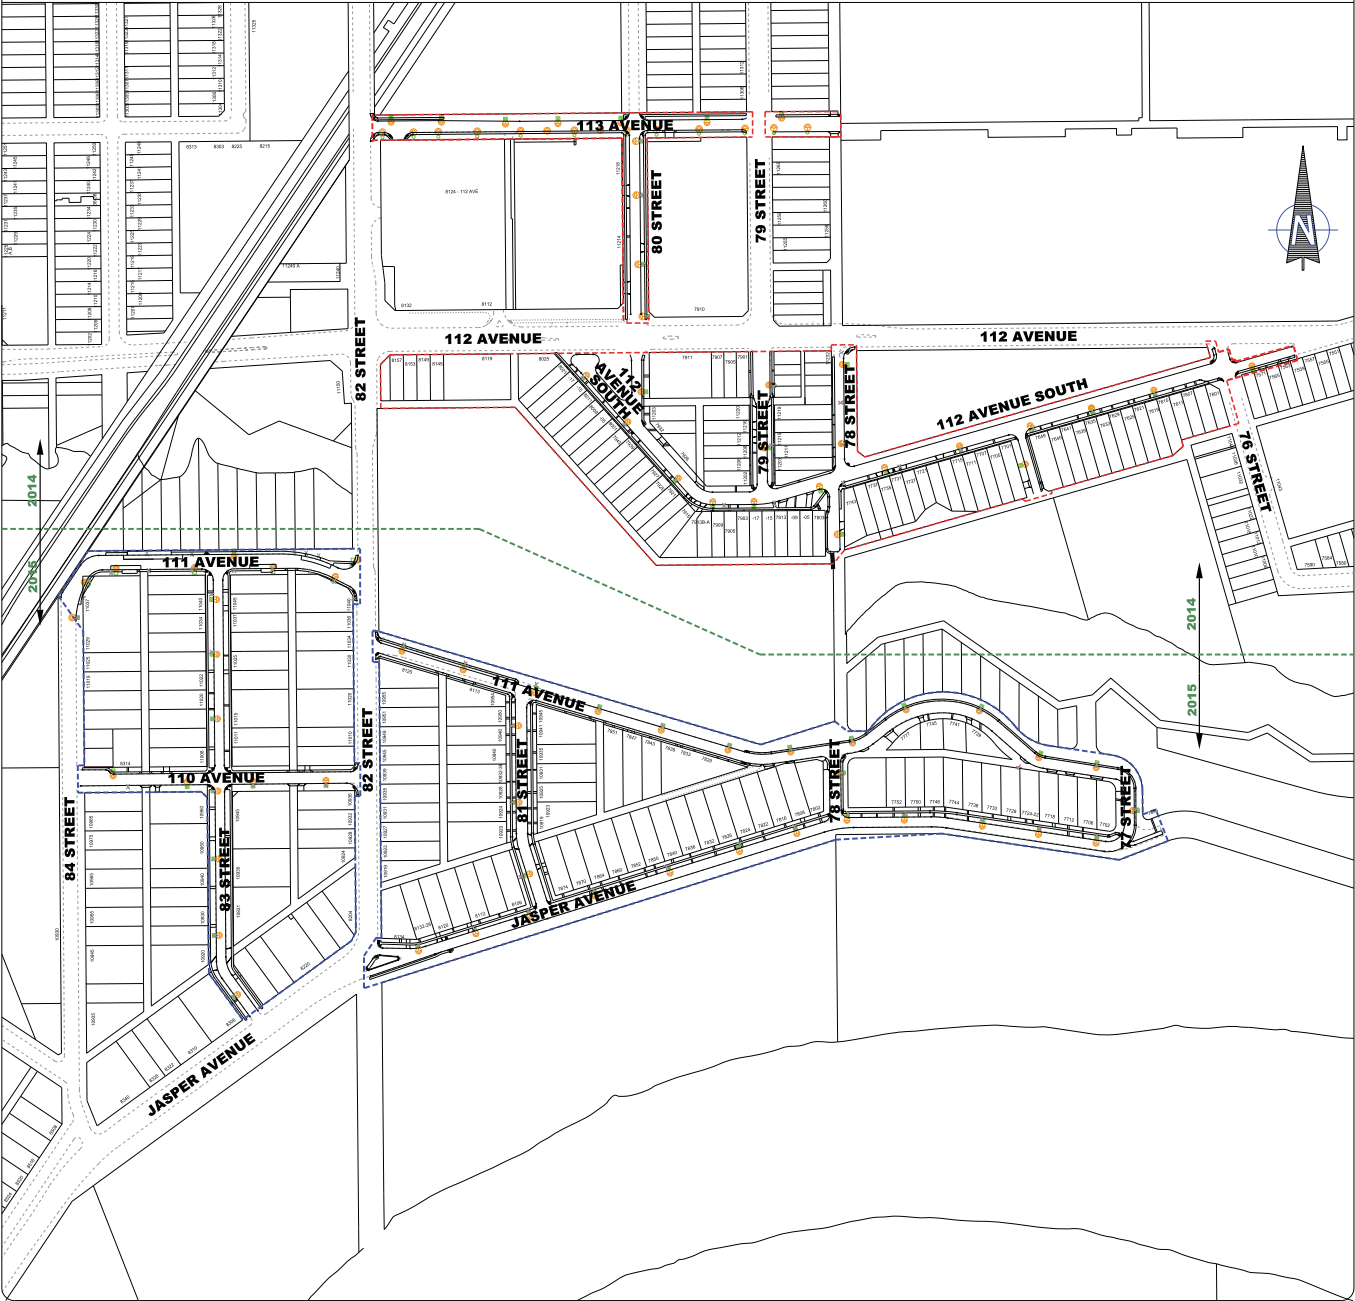

BUILDING GREAT NEIGHBOURHOODS

TRANSFORMING EDMONTON
BRINGING OUR CITY TO LIFE

DETAIL LEGEND

- - - 2014 PROJECT LIMITS
- - - 2015 PROJECT LIMITS
- X EXISTING STREETLIGHT TO BE REMOVED
- PROPOSED STREETLIGHT

**CROMDALE
NEIGHBOURHOOD RENEWAL
STREETLIGHT RENEWAL
2014 / 2015**

FOR INFORMATION ONLY
SUBJECT TO REVISION

TRANSPORTATION SERVICES
ROADS DESIGN AND CONSTRUCTION BRANCH