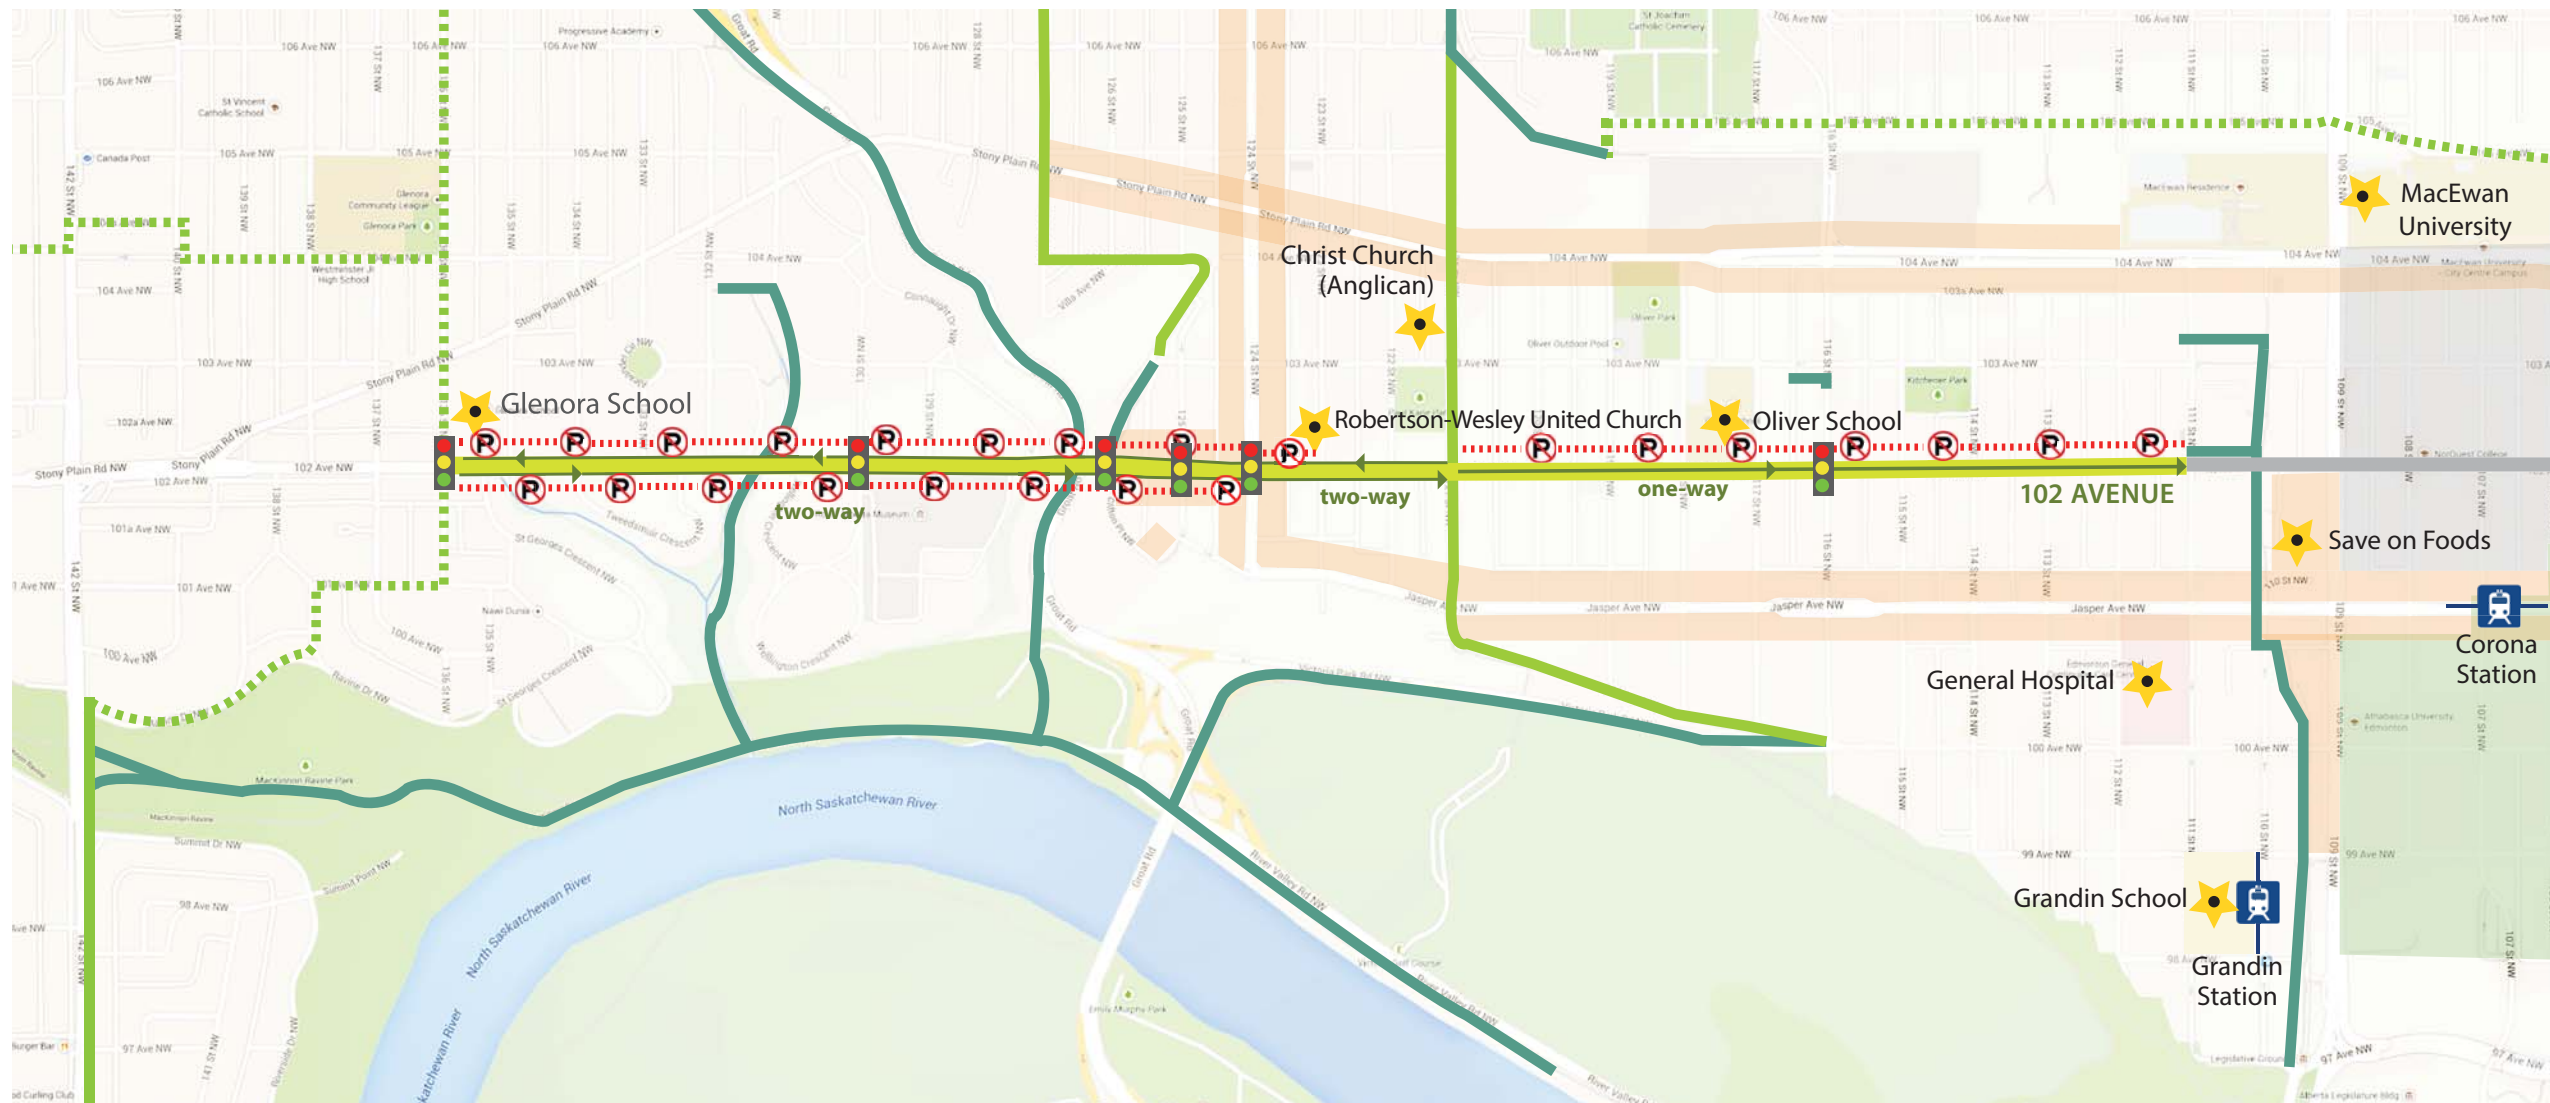

# Downtown / Oliver / Glenora Route

June, 2015

Map courtesy of Google

## LEGEND

- 102 Avenue Bike Route
- Existing One-way Streets
- Existing Two-way Streets
- Existing Traffic Signal
- Existing Pedestrian Signal
- Existing No Parking/Loading on this Side of the Street
- Existing On Street Bike Route
- Future On Street Bike Route
- Existing Shared Use Path
- Approved Future Route
- Commercial/Retail
- Points of Interest/Institutions
- LRT Station
- Downtown Office Core
- Warehouse District
- Arena Entertainment District
- The Quarters
- Downtown Farmers Market