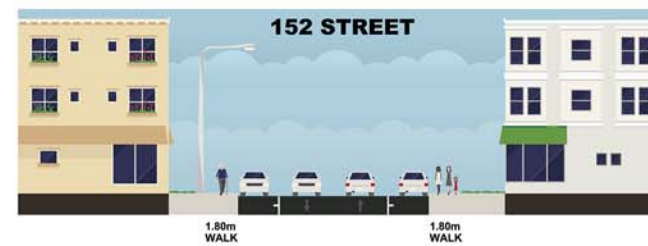

BUILDING GREAT NEIGHBOURHOODS & OPEN SPACES

TRANSFORMING | EDMONTON
BRINGING OUR CITY TO LIFE

FOR INFORMATION ONLY
SUBJECT TO CHANGE

- PRELIMINARY DESIGN LEGEND**
- PROPOSED CURB ALIGNMENT
 - PROPOSED SIDEWALK ALIGNMENT
 - NEW TREE
 - PROPOSED SIDEWALK RECONSTRUCTION
 - BOULEVARD
 - LIMIT OF ROADWAY CONSTRUCTION