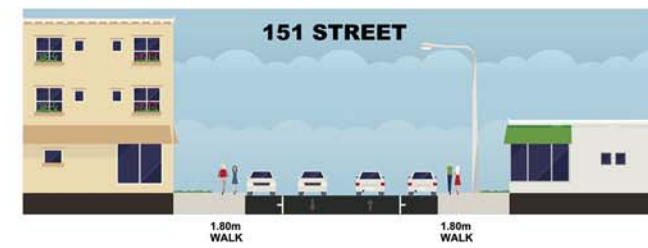

BUILDING GREAT NEIGHBOURHOODS & OPEN SPACES

TRANSFORMING | EDMONTON
BRINGING OUR CITY TO LIFE

FOR INFORMATION ONLY
SUBJECT TO CHANGE

- PRELIMINARY DESIGN LEGEND**
- PROPOSED CURB ALIGNMENT
 - PROPOSED SIDEWALK ALIGNMENT
 - NEW TREE
 - PROPOSED SIDEWALK RECONSTRUCTION
 - BOULEVARD
 - LIMIT OF ROADWAY CONSTRUCTION