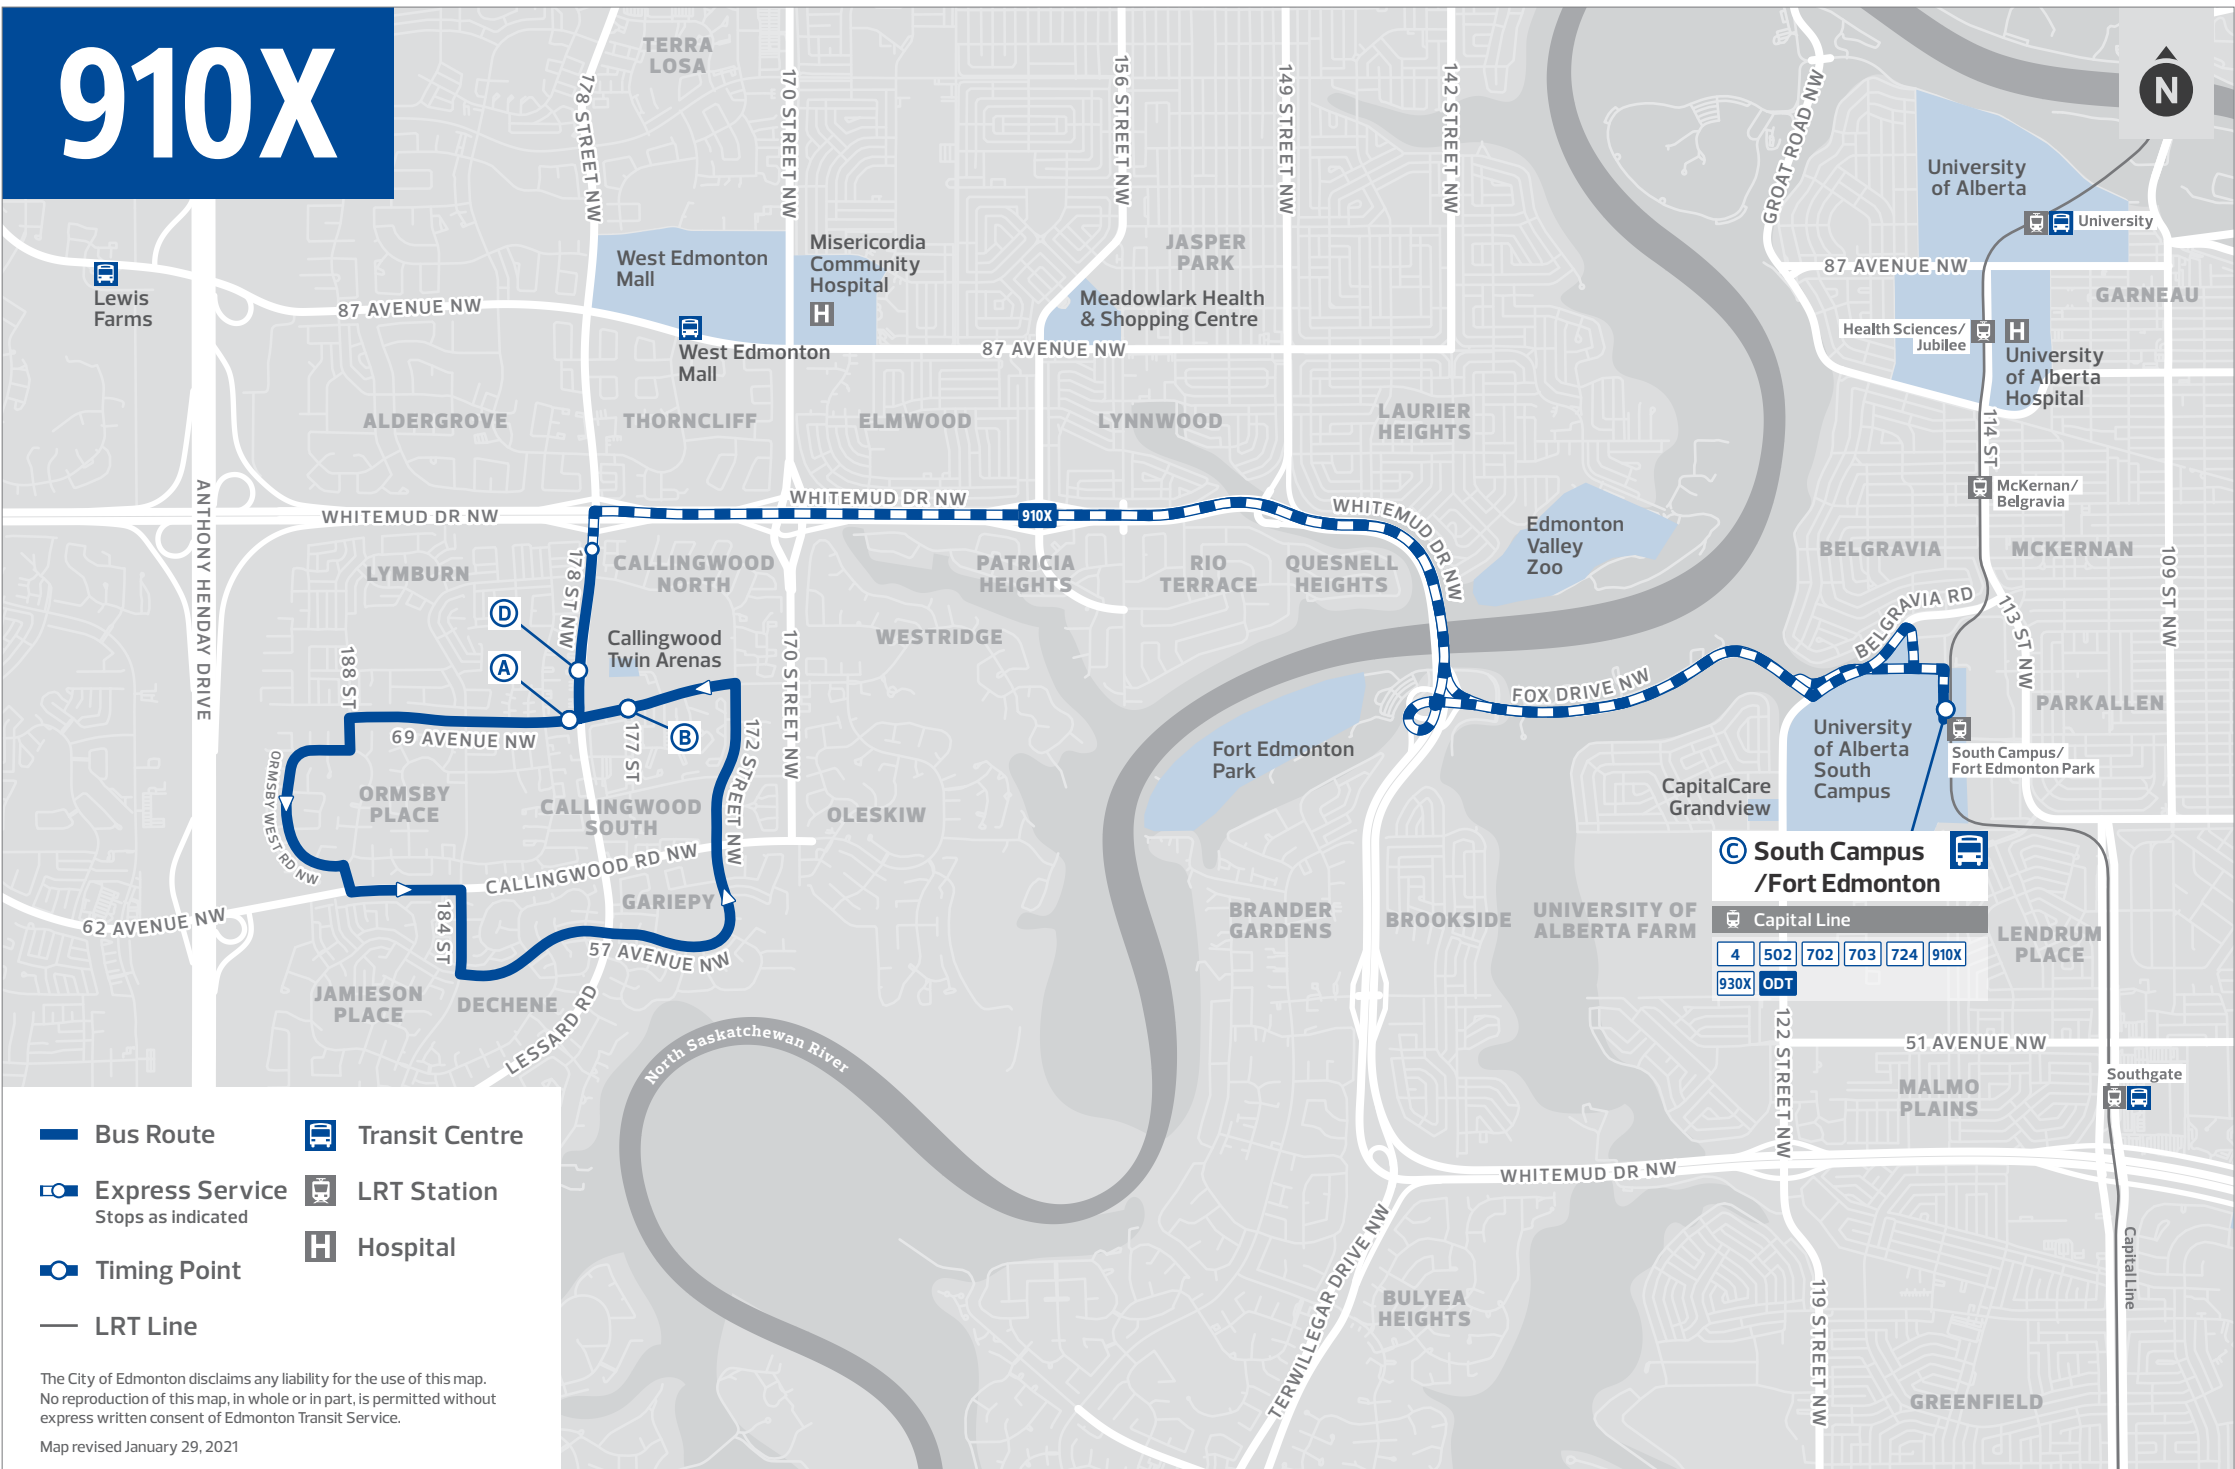

- + Download the Edmonton On Demand Transit app
- + Visit edmonton.ca/ondemandtransit
- + Call 780-496-2400

INFORMATION

910x

CALLINGWOOD
SOUTH CAMPUS /
FORT EDMONTON

Revised: April 15, 2021

Edmonton
Transit
Service

Edmonton

910X

-  Bus Route
-  Express Service
Stops as indicated
-  Timing Point
-  LRT Line
-  Transit Centre
-  LRT Station
-  Hospital

South Campus /Fort Edmonton

Capital Line

4	502	702	703	724	910X
930X	ODT				

The City of Edmonton disclaims any liability for the use of this map. No reproduction of this map, in whole or in part, is permitted without express written consent of Edmonton Transit Service.

Map revised January 29, 2021