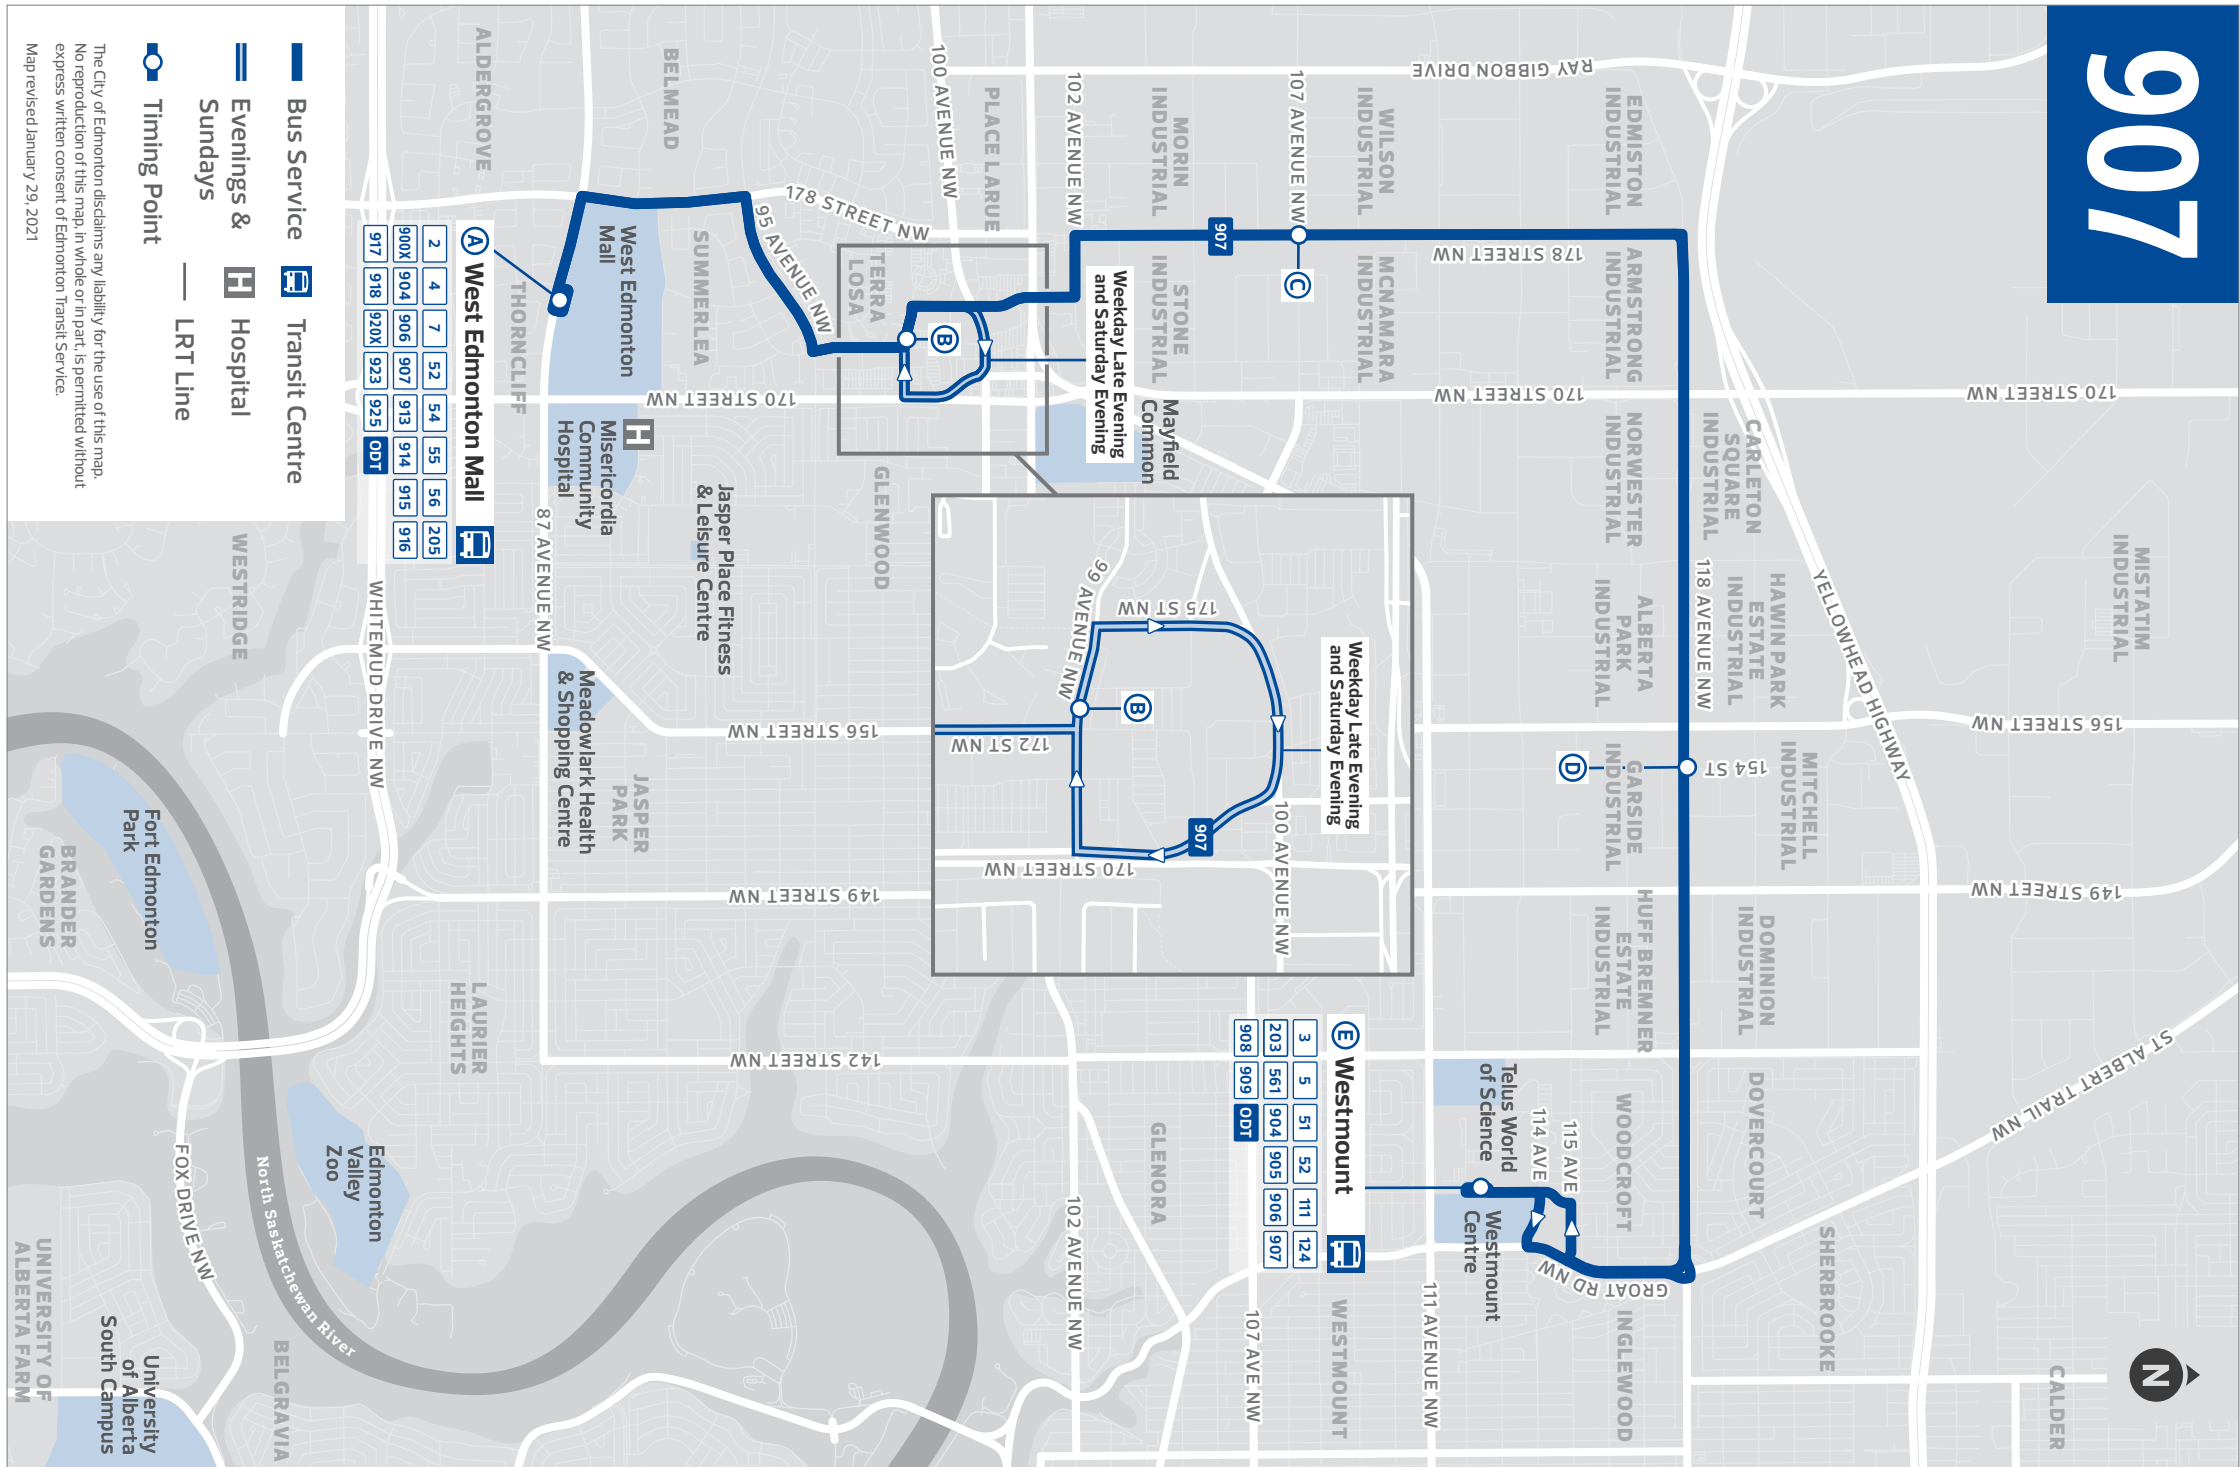

- + Download the Edmonton On Demand Transit app
- + Visit edmonton.ca/ondemandtransit
- + Call 780-496-2400

INFORMATION

907

WEST EDMONTON MALL
WESTMOUNT

Revised: April 25, 2021

Edmonton
Transit
Service

907

© Living Map 2021. © OpenStreetMap contributors

The City of Edmonton disclaims any liability for the use of this map. No reproduction of this map, in whole or in part, is permitted without express written consent of Edmonton Transit Service. Map revised January 29, 2021

907

WEST EDM MALL TO WESTMOUNT

West Edm Mall TC	178 St & 107 Ave	154 St & 118 Ave	Westmount TC	172 St & 99 Ave
A	C	D	E	B
5:30	5:43	5:55	6:03	
6:00	6:13	6:25	6:33	
6:30	6:45	6:57	7:05	
6:45	7:00	7:12	7:20	
7:00	7:15	7:27	7:35	
7:15	7:30	7:42	7:50	
7:30	7:45	7:57	8:05	
7:45	8:00	8:12	8:20	
8:00	8:15	8:27	8:35	
8:15	8:30	8:42	8:50	
8:30	8:45	8:57	9:05	
9:00	9:13	9:25	9:33	
9:30	9:43	9:55	10:03	
10:00	10:13	10:25	10:33	
10:30	10:43	10:55	11:03	
11:00	11:13	11:25	11:33	
11:30	11:43	11:55	12:03	
12:00	12:13	12:25	12:33	
12:30	12:43	12:55	1:03	
1:00	1:13	1:25	1:33	
1:30	1:43	1:55	2:03	
2:00	2:13	2:25	2:33	
2:30	2:43	2:55	3:03	
3:00	3:15	3:29	3:37	
3:30	3:45	3:59	4:07	
3:45	4:00	4:14	4:22	
4:00	4:15	4:29	4:37	
4:15	4:30	4:44	4:52	
4:30	4:45	4:59	5:07	
4:45	5:00	5:14	5:22	
5:00	5:15	5:29	5:37	
5:15	5:30	5:44	5:52	
5:30	5:45	5:59	6:07	
6:00	6:15	6:29	6:36	
6:30	6:45	6:59	7:06	
7:00	7:15	7:29	7:36	
7:30	7:45	7:59	8:06	
8:00	8:15	8:29	8:36	
8:30	8:45	8:59	9:06	
9:00	9:15	9:29	9:36	
9:30	9:45	9:59	10:06	
10:00	10:13	10:27	10:34	
11:00			11:07	