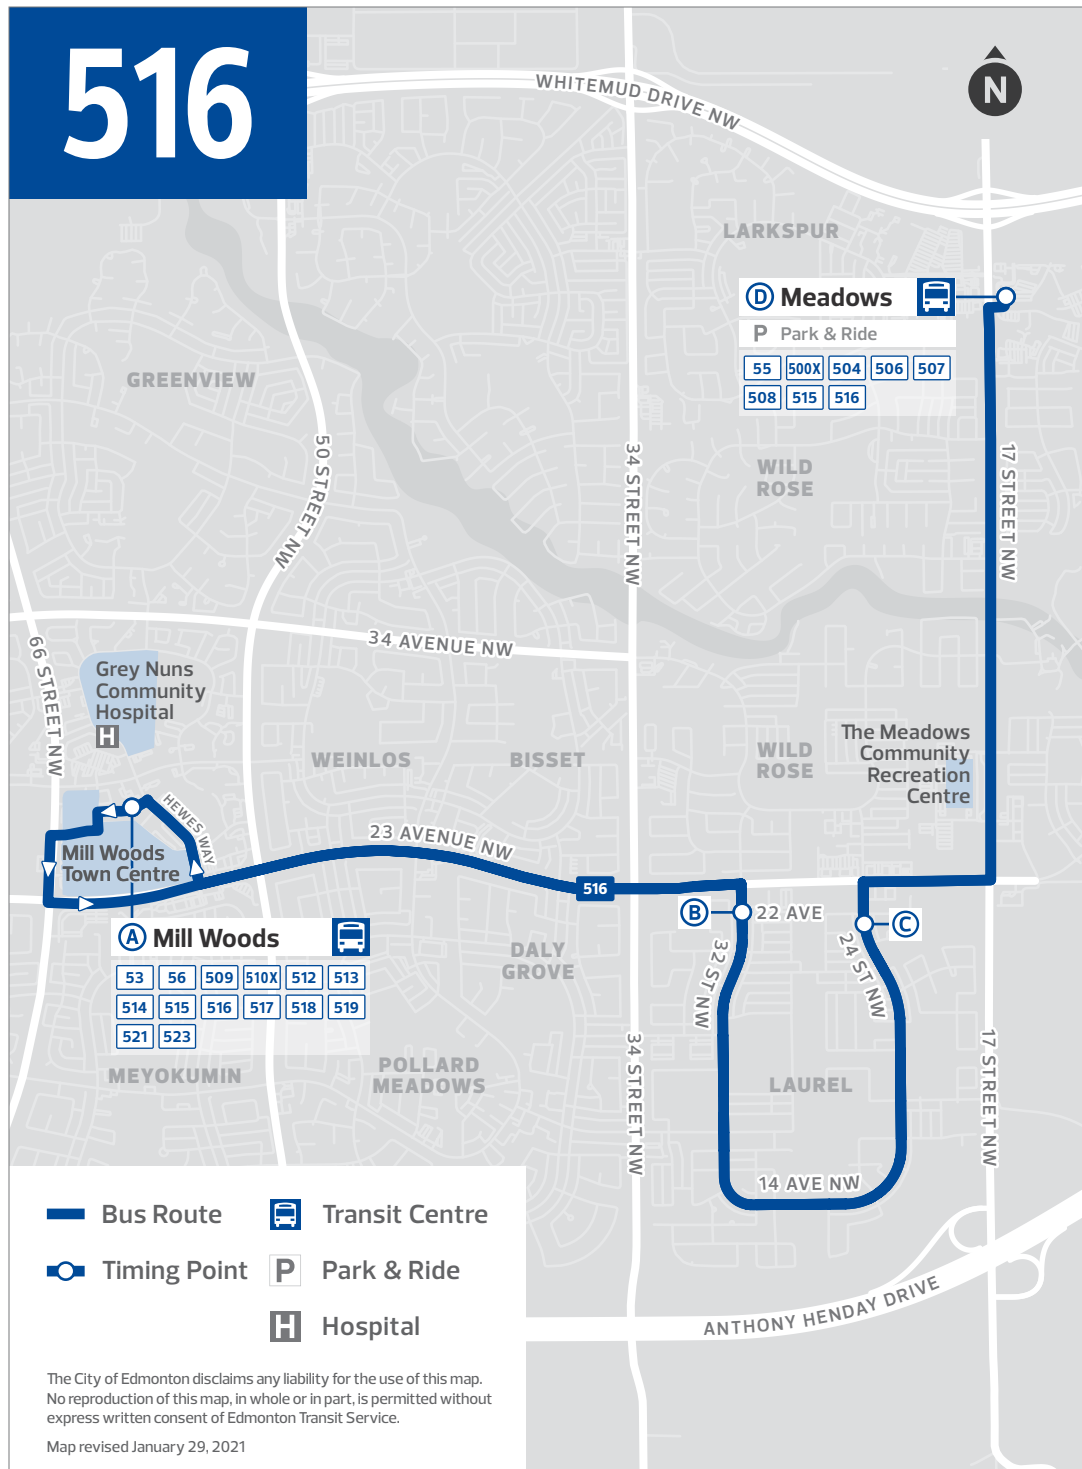

516

D Meadows

P Park & Ride

55	500X	504	506	507
508	515	516		

A Mill Woods

53	56	509	510X	512	513
514	515	516	517	518	519
521	523				

- Bus Route
- Transit Centre
- Timing Point
- Park & Ride
- Hospital

The City of Edmonton disclaims any liability for the use of this map. No reproduction of this map, in whole or in part, is permitted without express written consent of Edmonton Transit Service.
Map revised January 29, 2021

Reading across the row tells you the time required for the bus to travel between timing points.

Example

For the schedule below, to arrive at 102 St & MacDonald Drive for 7:56 a.m., you will need to board the bus at Capilano Transit Centre no later than 7:35 a.m.

- ① ROUTE NUMBER
- ② DAY OF THE WEEK
- ③ LOCATION / TIMING POINTS
- ④ MAP MARKERS

①	1			② SUNDAY		
	CAPILANO TO DOWNTOWN			CAPILANO TO DOWNTOWN		
③	Capilano TC	79 St & 106 Ave	102 St & MacDonald Dr	Capilano TC	79 St & 106 Ave	102 St & MacDonald Dr
④	A	B	C	A	B	C
	5:35	5:43	5:56	5:20	5:28	5:41
	5:55	6:03	6:16	5:35	5:43	5:56
	6:15	6:23	6:36	5:50	5:58	6:11
	6:35	6:43	6:56	6:05	6:13	6:26
	6:55	7:03	7:16	6:20	6:28	6:41
	7:15	7:23	7:36	6:35	6:43	6:56
	7:35	7:43	7:56	6:50	6:58	7:11
	7:55	8:03	8:16	7:05	7:13	7:26
	8:15	8:23	8:36	7:25	7:33	7:46
	8:35	8:43	8:56	7:45	7:53	8:06
	8:55	9:03	9:17	8:05	8:13	8:26
	9:15	9:25	9:39	8:25	8:33	8:46
	9:35	9:44	9:58	8:45	8:53	9:06
	9:55	10:05	10:19	9:05	9:13	9:26
	10:15	10:24	10:38	9:25	9:33	9:46
	10:35	10:45	10:59	9:45	9:53	10:06
	10:50	10:59	11:13	10:05	10:13	10:26
	11:05	11:15	11:29	10:25	10:33	10:46
	11:20	11:30	11:43	10:45	10:53	11:06