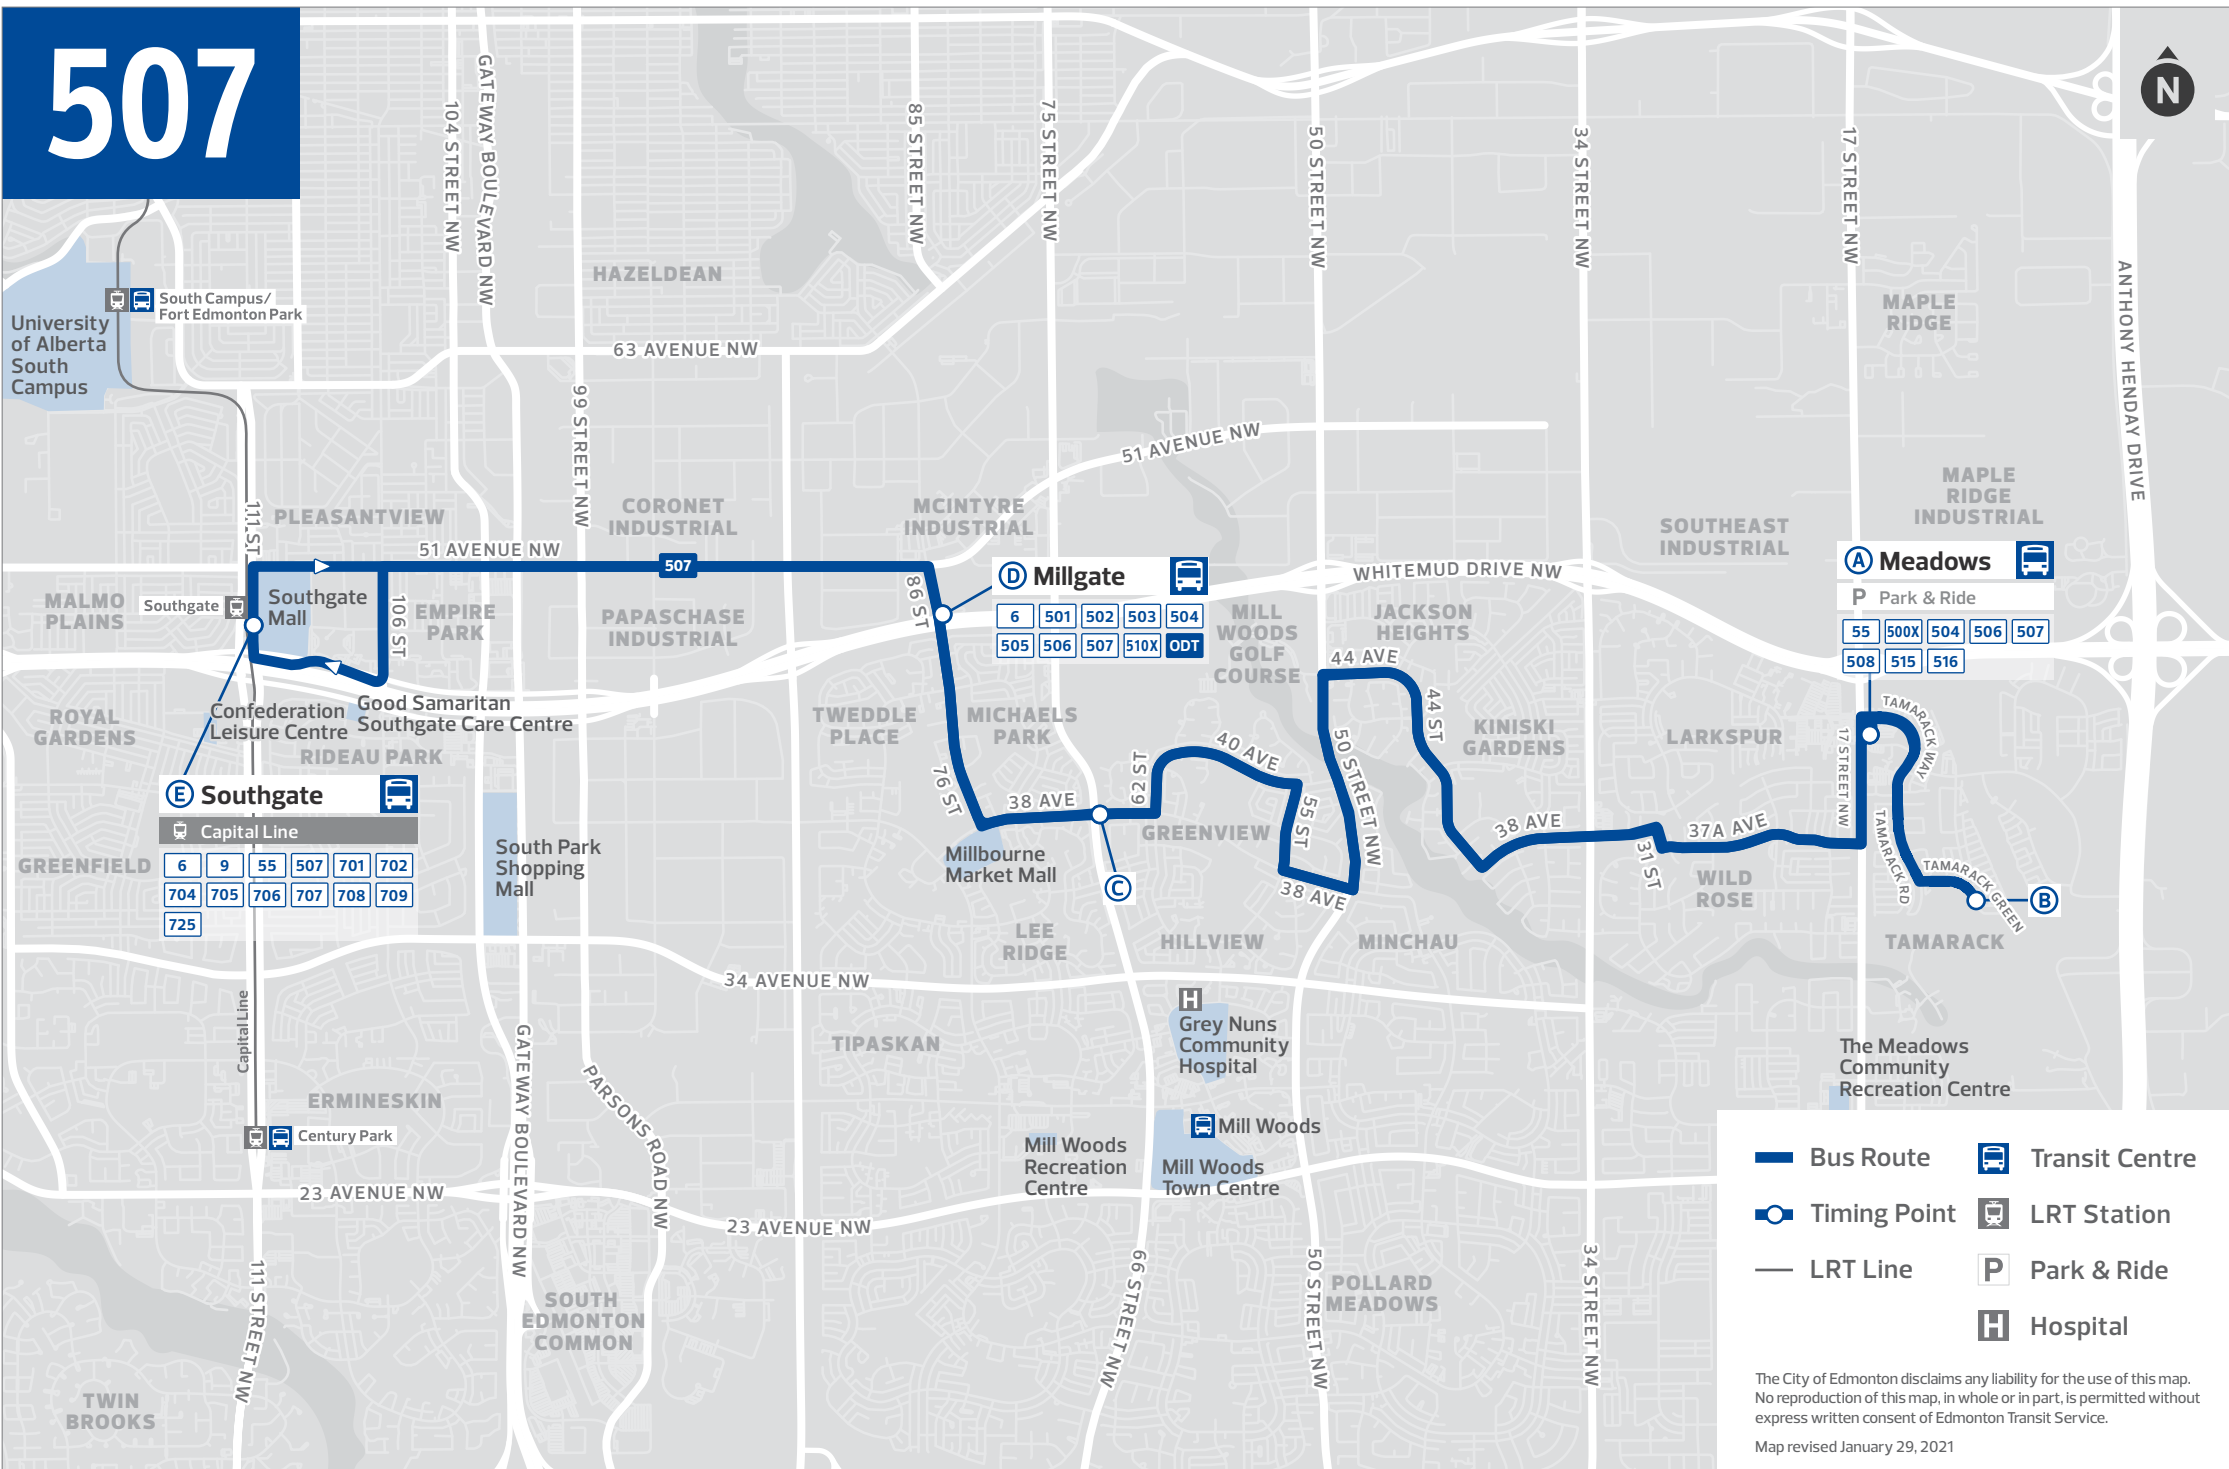

# 507

- Bus Route
- Timing Point
- LRT Line
- Transit Centre
- LRT Station
- Park & Ride
- Hospital

The City of Edmonton disclaims any liability for the use of this map. No reproduction of this map, in whole or in part, is permitted without express written consent of Edmonton Transit Service.  
Map revised January 29, 2021

### ETS Real-Time

Track your bus anywhere anytime from your phone or computer using these recommended real-time tools: [edmonton.ca/realtime](http://edmonton.ca/realtime), Google Maps, Transit App

Reading across the row tells you the time required for the bus to travel between timing points.

Example

For the schedule below, to arrive at 102 St & MacDonald Drive for 7:56 a.m., you will need to board the bus at Capilano Transit Centre no later than 7:35 a.m.

- 1 ROUTE NUMBER, 2 DAY OF THE WEEK, 3 LOCATION / TIMING POINTS, 4 MAP MARKERS

Example schedule snippet for Sunday. Columns: 1 (Route Number), 2 (Day of Week), 3 (Location/Timing Points), 4 (Map Markers). Rows show times for Capilano to Downtown and Downtown to Capilano.