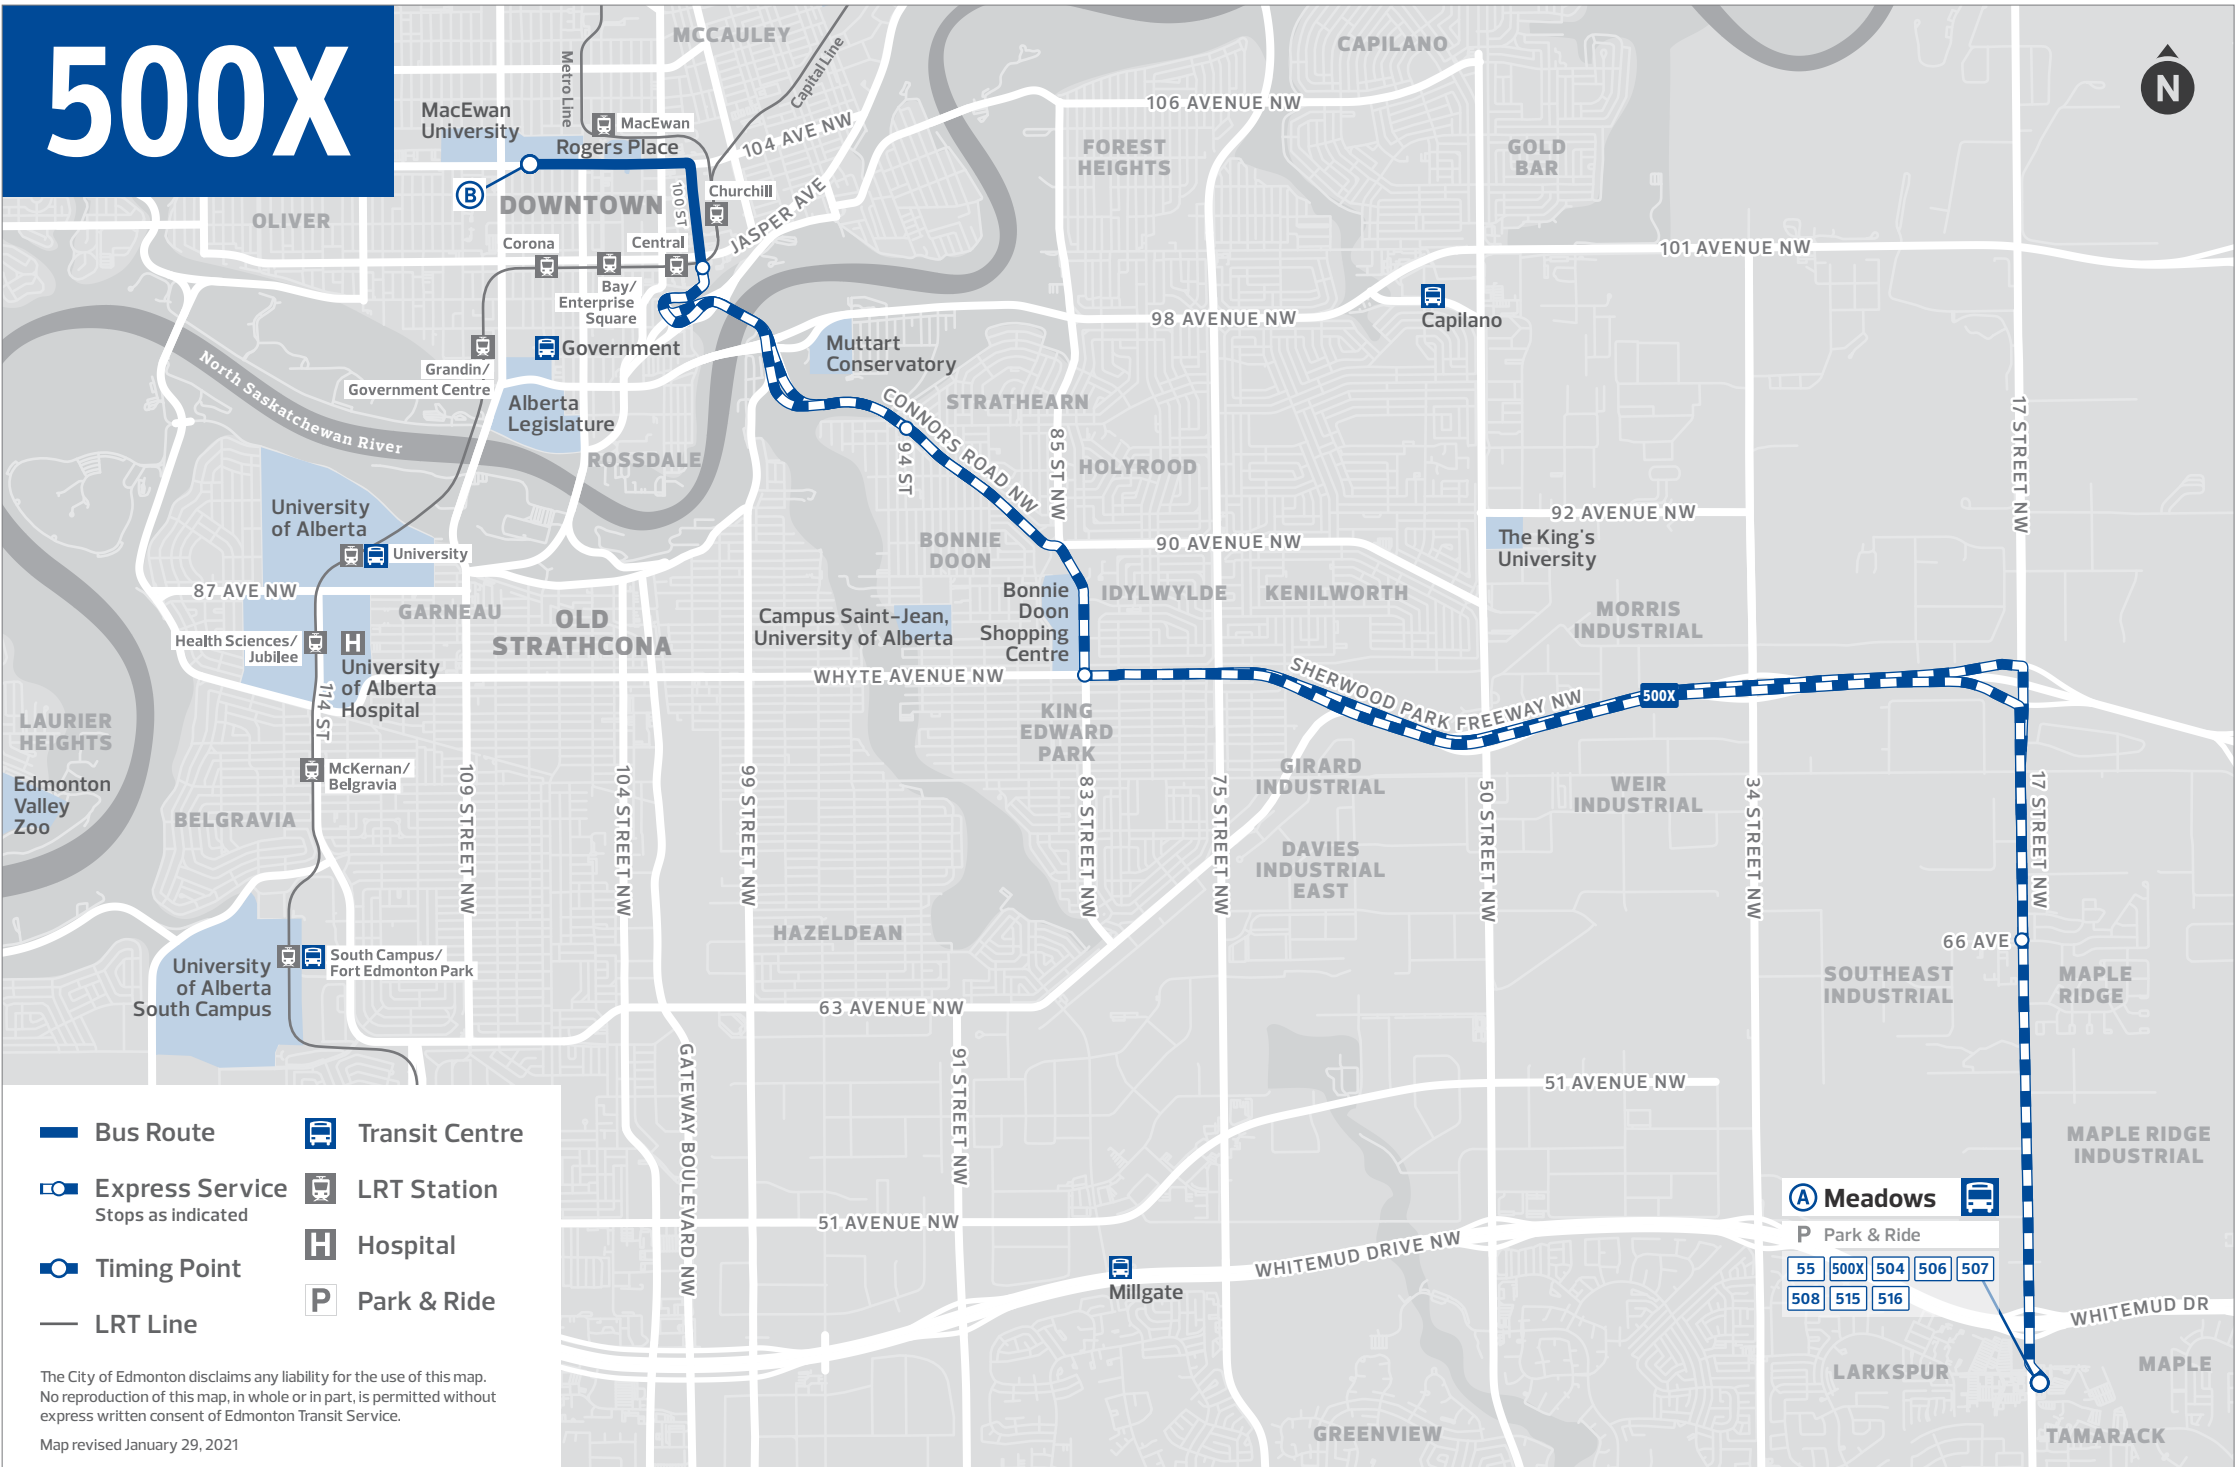

# 500x

MEADOWS  
BONNIE DOON  
DOWNTOWN

Revised: April 25, 2021

Edmonton  
Transit  
Service

# 500X

-  Bus Route
-  Express Service  
Stops as indicated
-  Timing Point
-  LRT Line
-  Transit Centre
-  LRT Station
-  Hospital
-  Park & Ride

**A Meadows** 

**P Park & Ride**

55	500X	504	506	507
508	515	516		

The City of Edmonton disclaims any liability for the use of this map. No reproduction of this map, in whole or in part, is permitted without express written consent of Edmonton Transit Service.

Map revised January 29, 2021