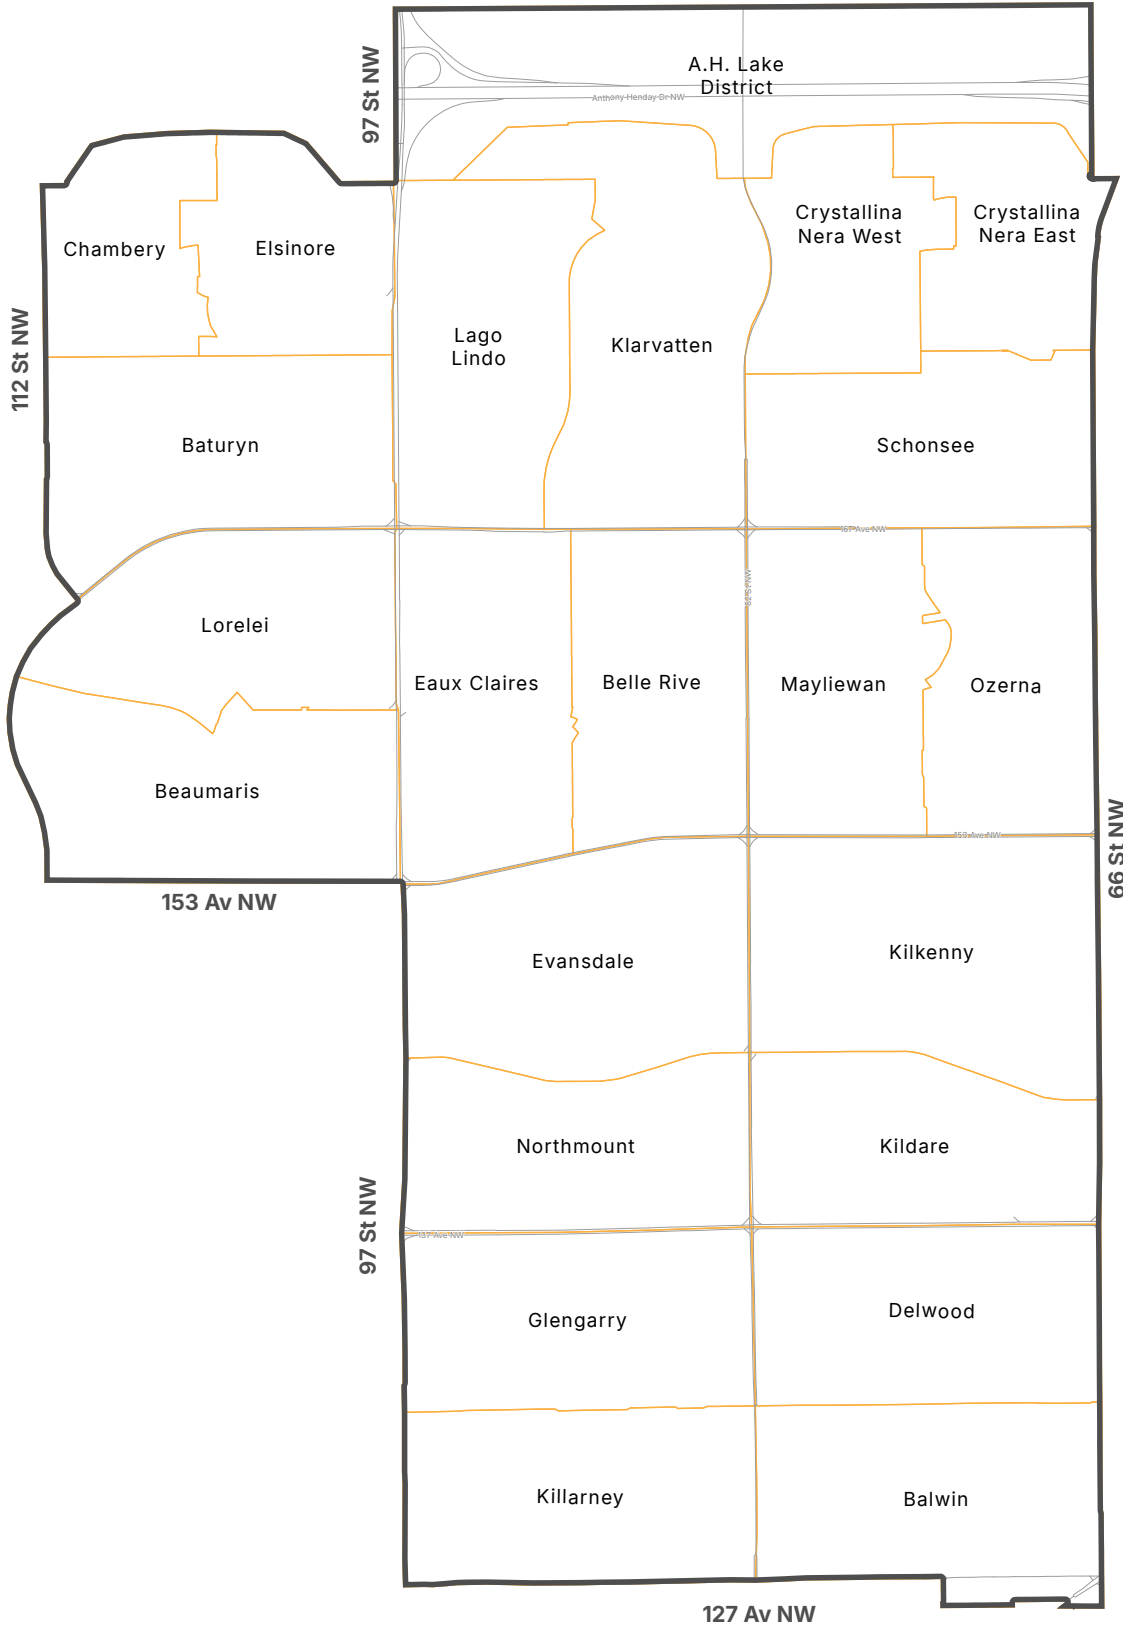

Ward tastawiyiniwak

City Boundary

Legend

-  Edmonton City Wards
-  Neighbourhood Boundary
-  Railway
-  Arterial Roads
- A.H. Anthony Henday

Map compiled by:
Edmonton Elections, City of
Edmonton

The City of Edmonton disclaims any
liability for the use of this map.

Map Revised: December 02, 2024

**Ward Boundaries in Effect For
2025 Edmonton Election**