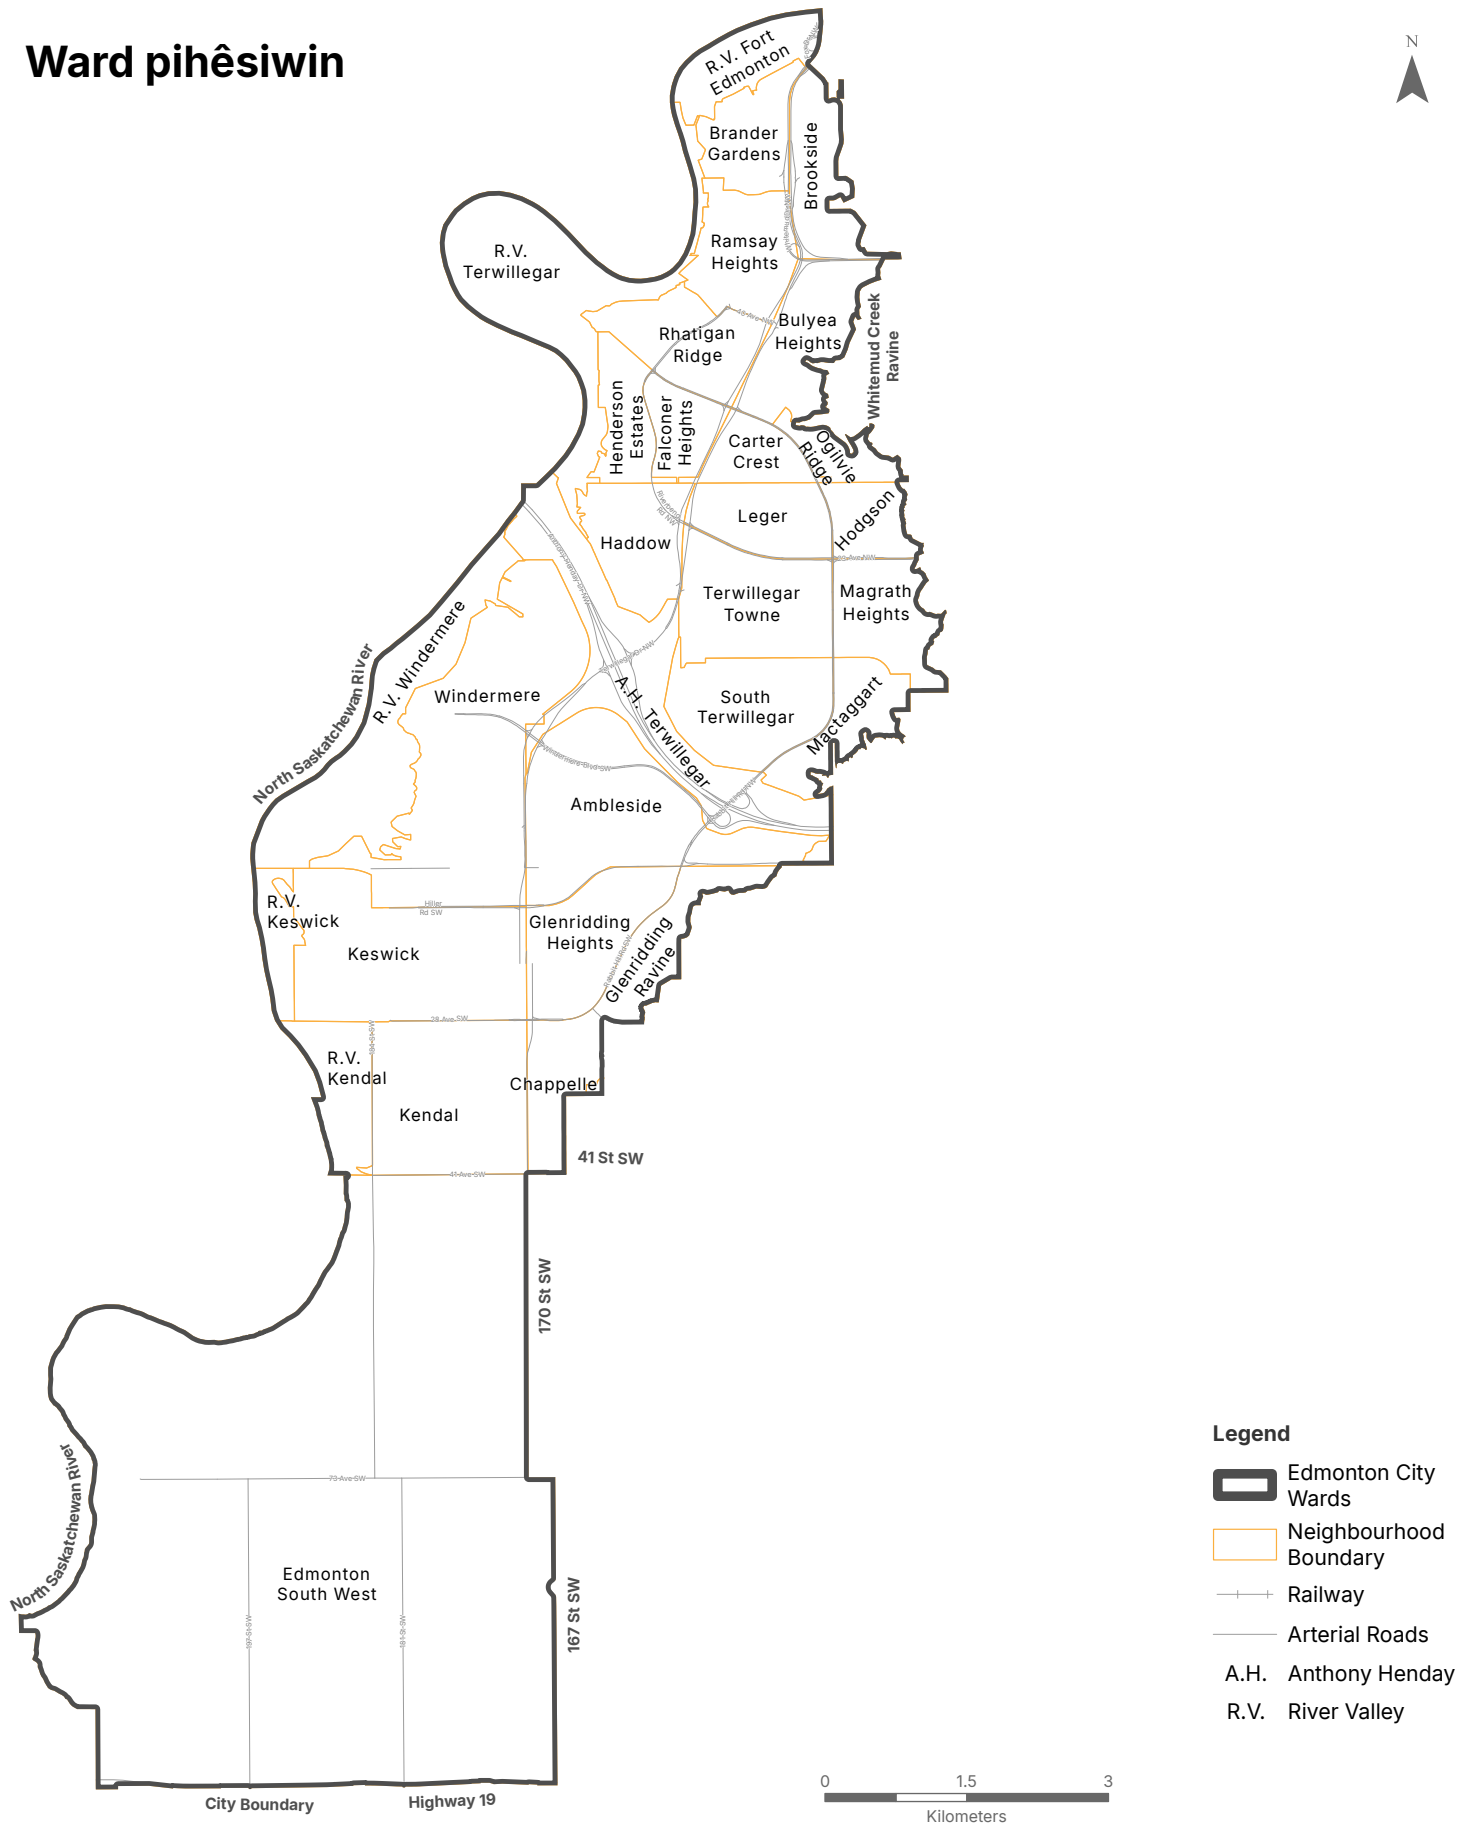

Ward pihêsiwin

Map compiled by:
Edmonton Elections, City of
Edmonton

The City of Edmonton disclaims any
liability for the use of this map.

Map Revised: June 24, 2025

**Ward Boundaries in Effect For
2025 Edmonton Election**