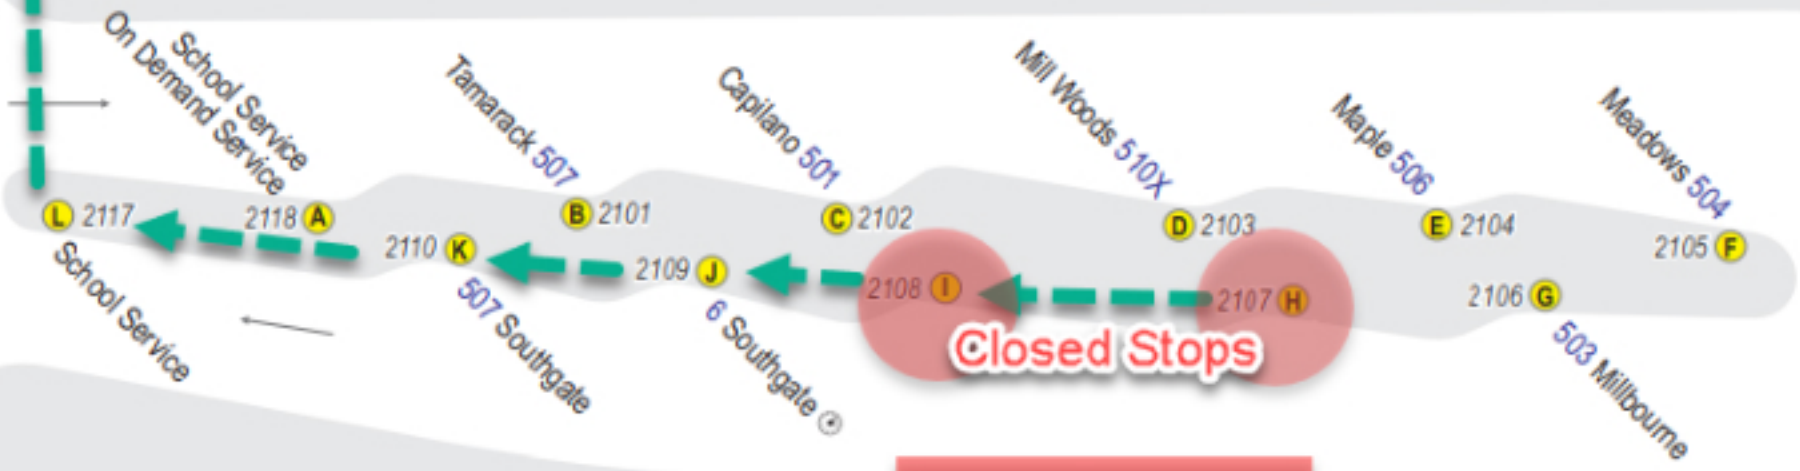

LEGEND

- 15 Route Number
- 🕒 Frequent Route
- 5101 Bus Stop Number
- Ⓜ Bus Stop Letter

Temporary Bus Stop

Passenger Drop-off Area

- DATS 2111 School Service
- 510X Downtown
- 502 South Campus
- 505 Pylypow

2112 School Service

86 STREET NW

Closed Stops

Work Zone

Millgate Transit Centre

WHITEMUD DR NW