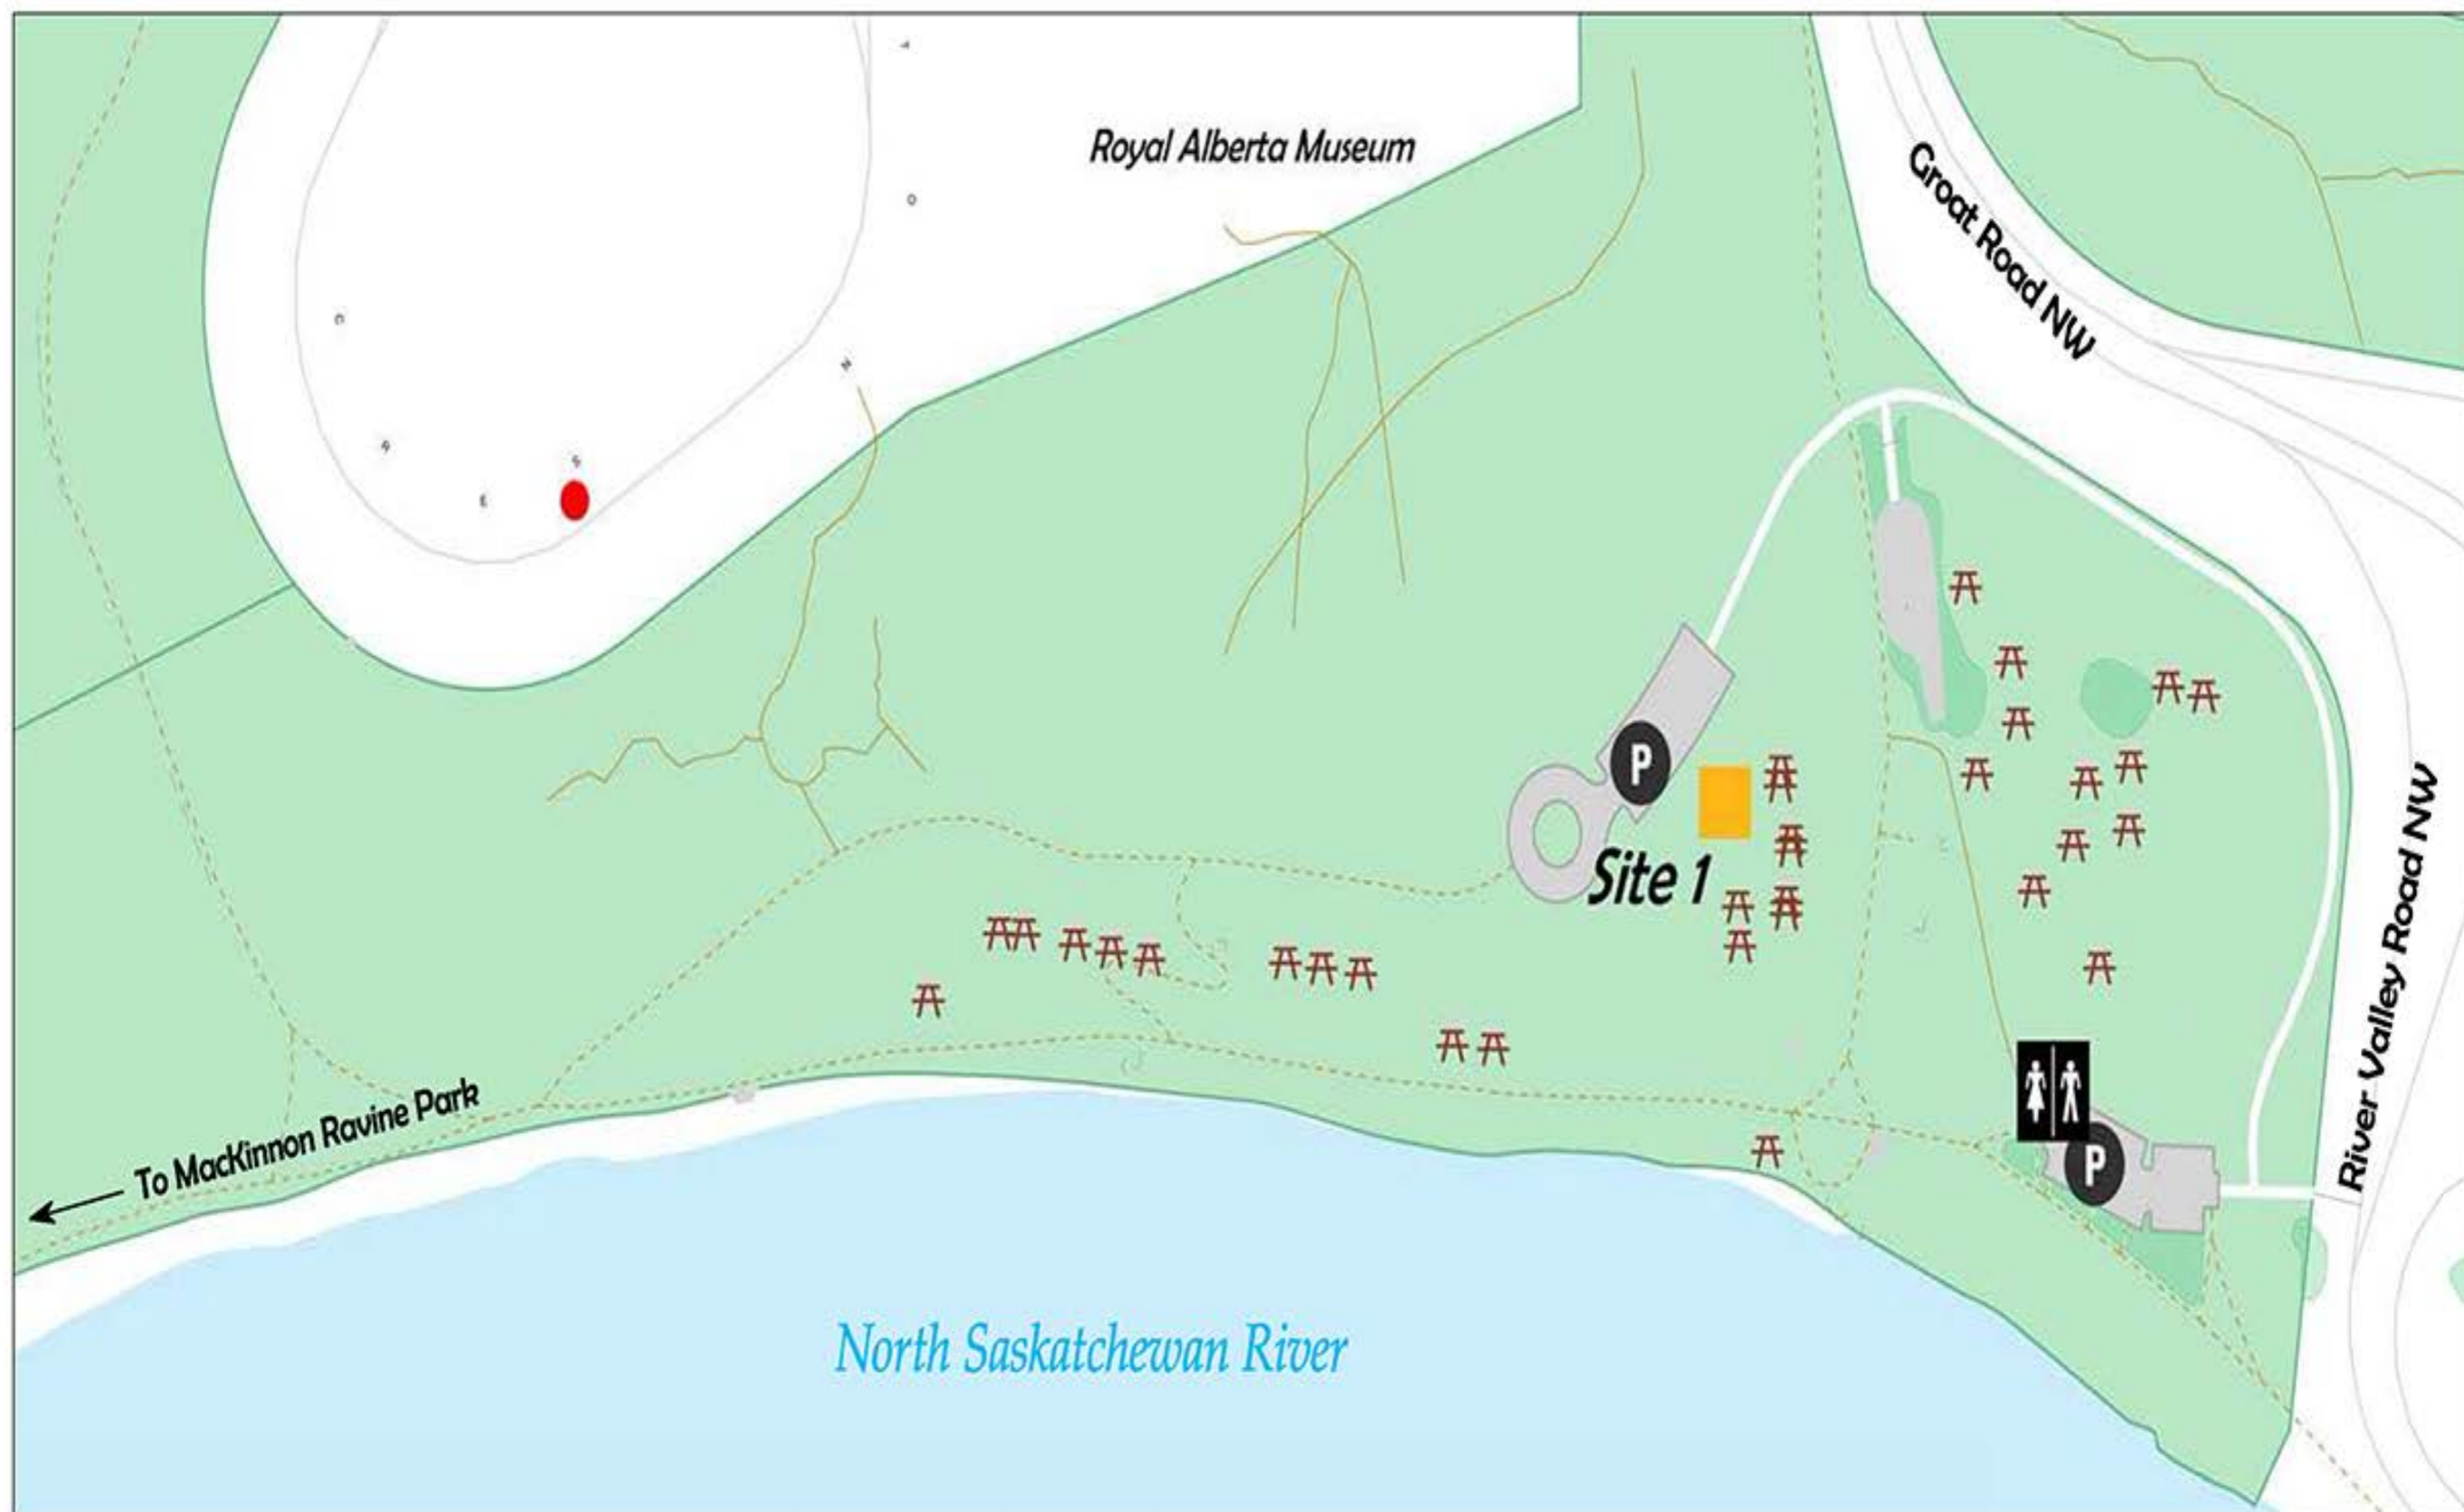

GOVERNMENT HOUSE PARK - 9938 GROAT ROAD NW

Legend

	Picnic Sites - Non Sheltered		Fire Hydrants		Maintained Trail
	Public Washroom		Parking Lot		Unmaintained Trail
	Picnic Table		Parking Lot		Park Boundary