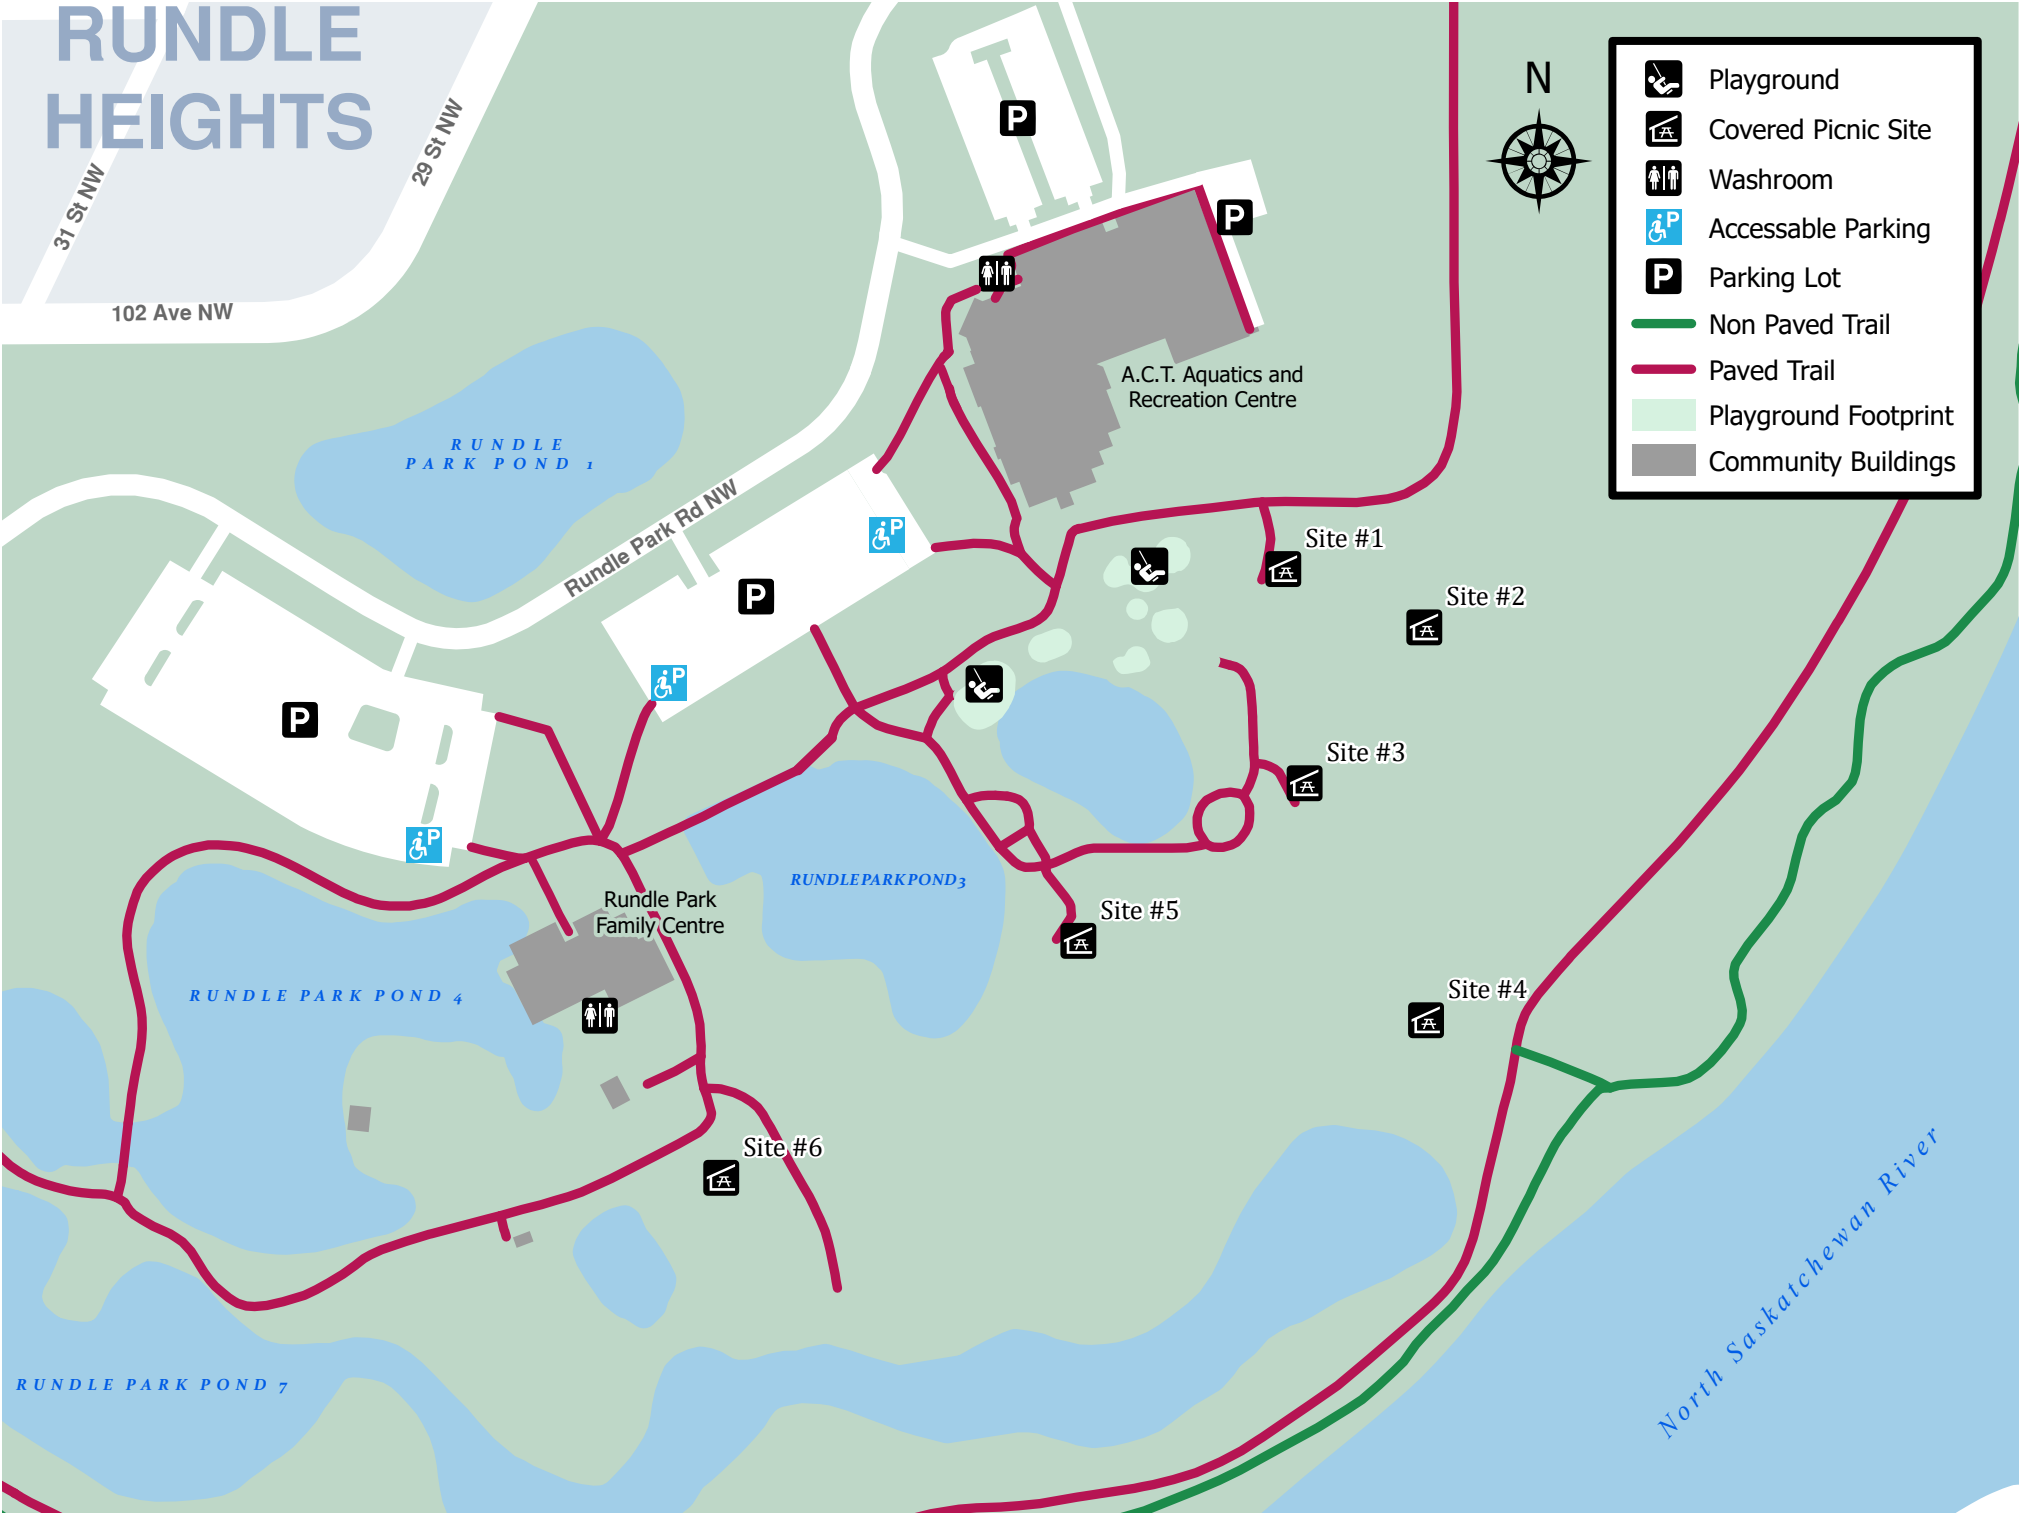

RUNDLE PARK – 2909 113 Avenue NW

Map compiled November 2025 by Enterprise Geospatial Information, Service Innovation and Performance. No reproduction of this map, in whole or in part, is permitted without express written consent of the City of Edmonton.

	Playground
	Covered Picnic Site
	Washroom
	Accessible Parking
	Parking Lot
	Non Paved Trail
	Paved Trail
	Playground Footprint
	Community Buildings