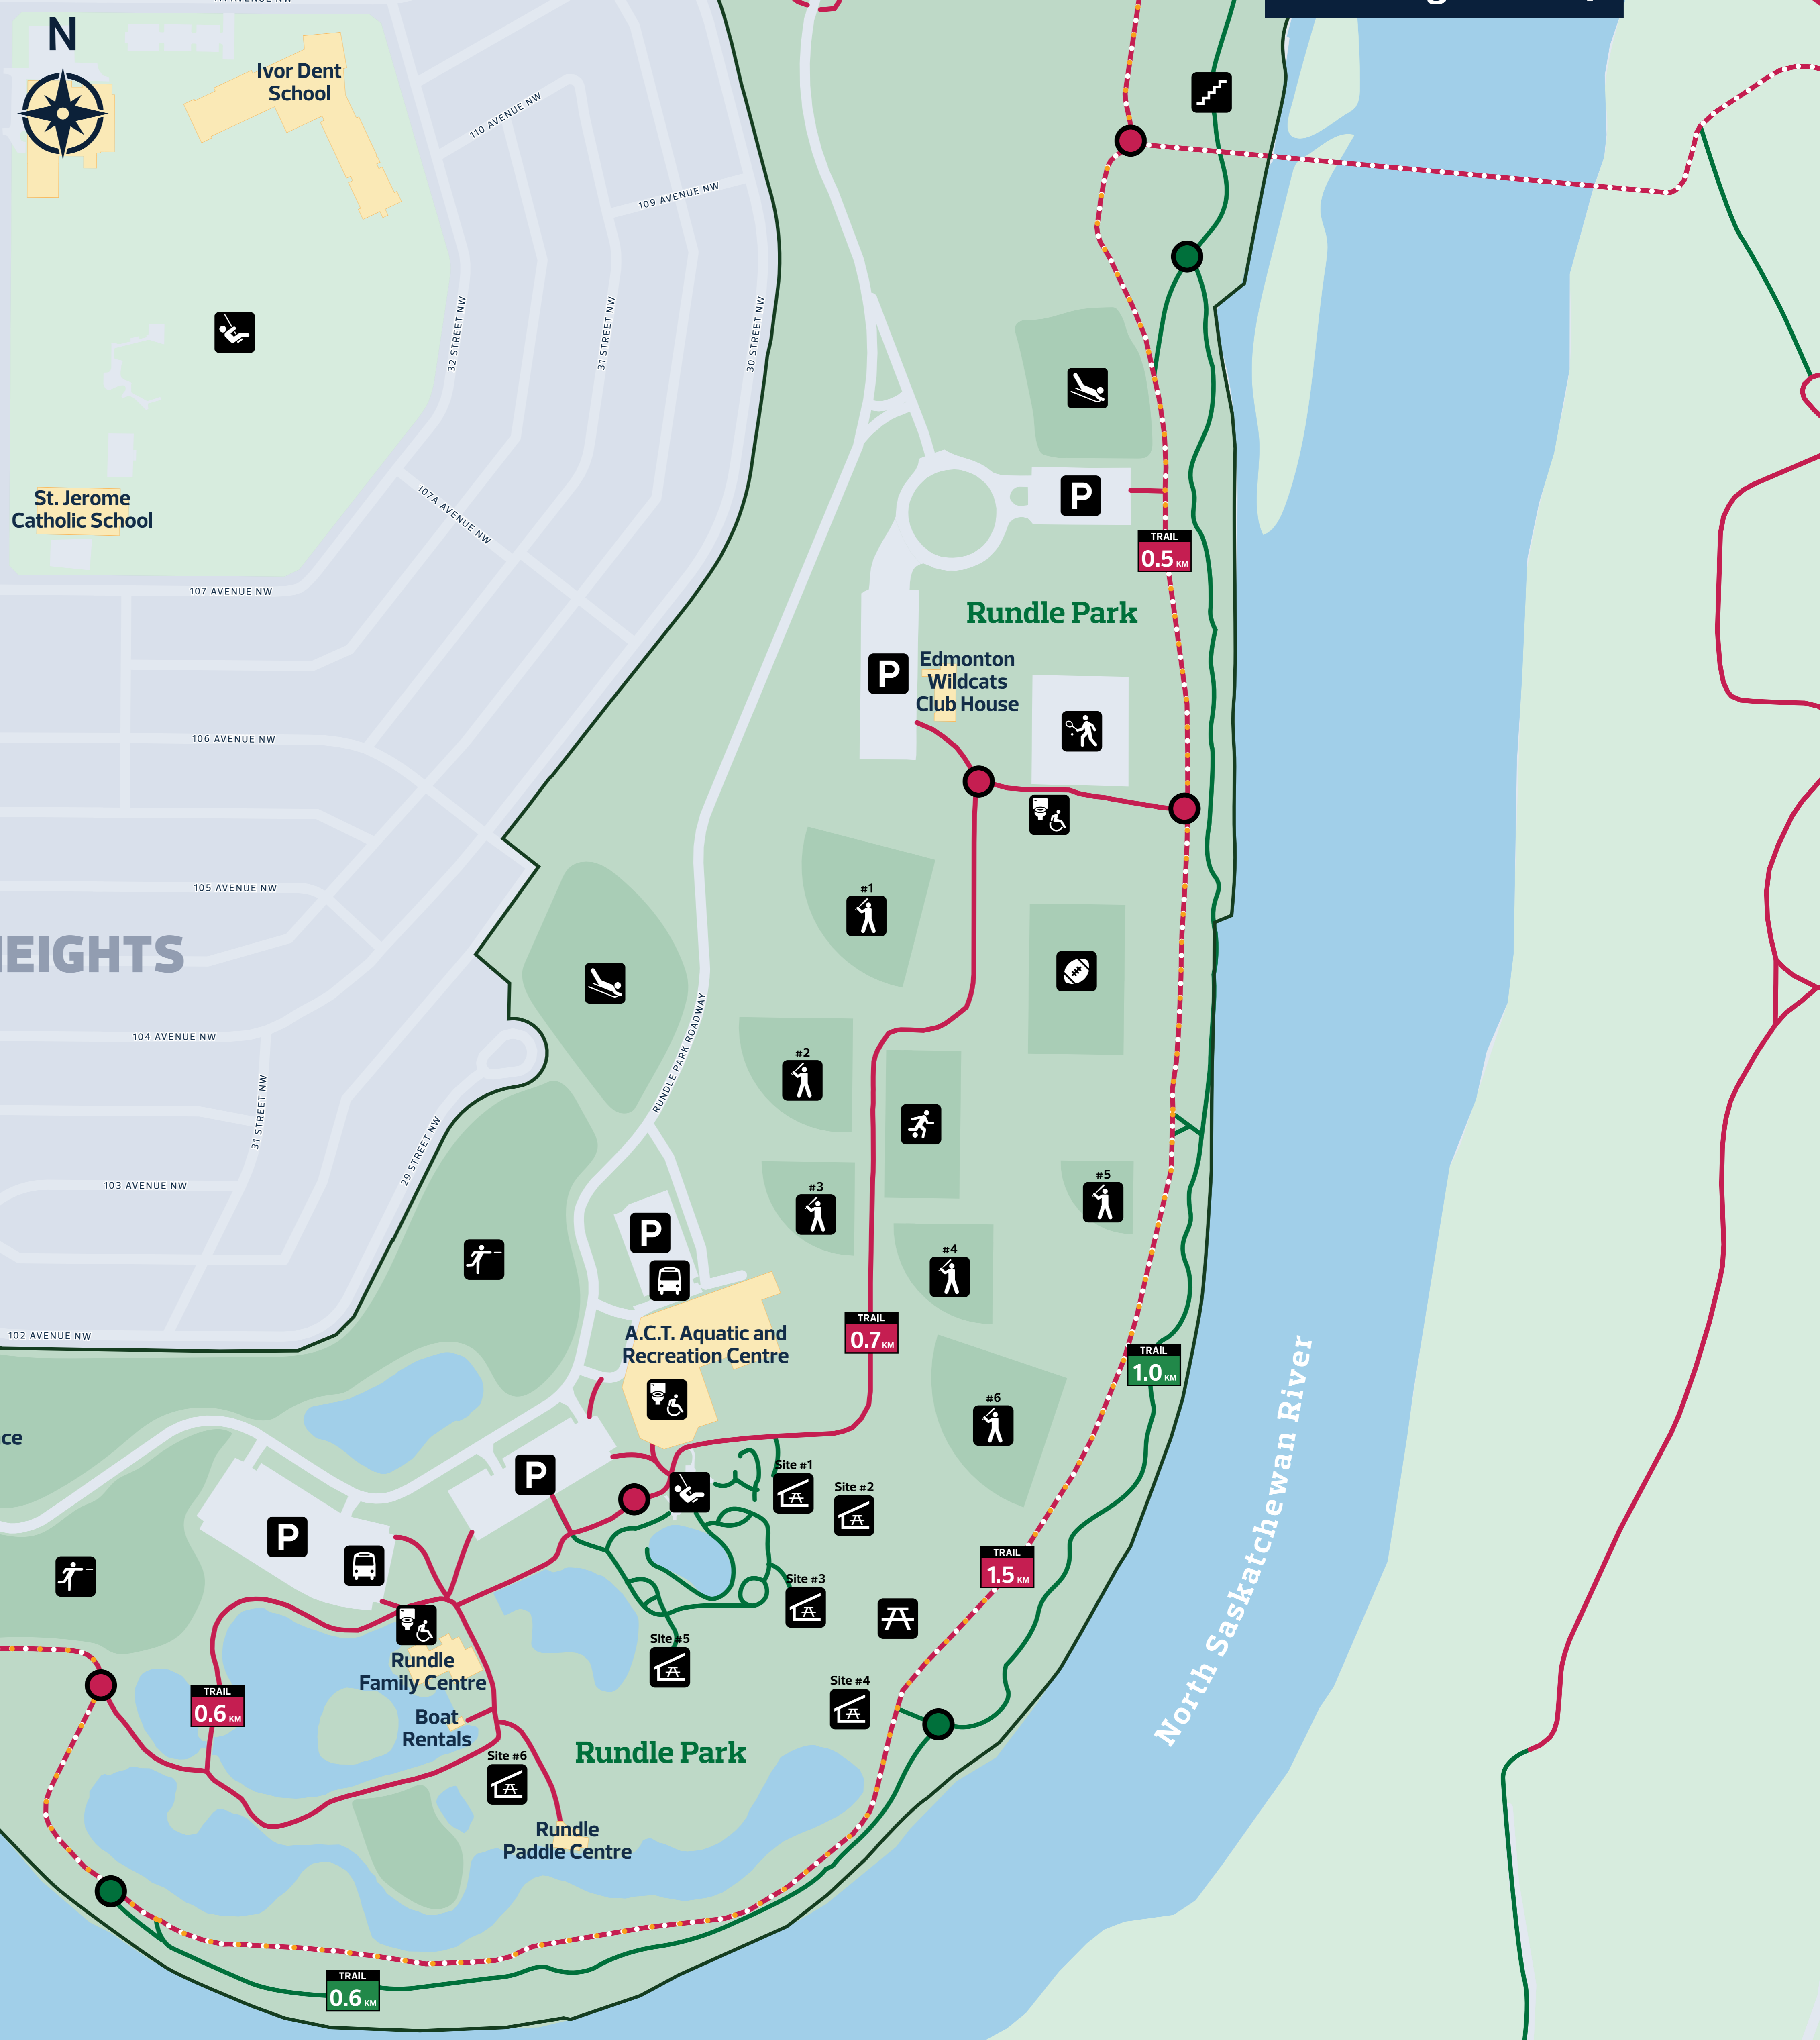

Hermitage Park ↑

Adjacent River Valley Parks

**Legend**

Paved Trail	Non-Paved Trail	Amisk Waciw Miskanaw Trail	Trans Canada Trail	Park Boundary	Distance Marker	Baseball
Covered Site	Disc Golf	Football	Parking	Picnic Site	Playground	Sledding
Sports Field	Stairs	Tennis	Transit	Washrooms		

RUNDLE HEIGHTS

↑ Capilano Park

Gold Bar Park

Ainsworth Dyer Memorial Bridge

North Saskatchewan River