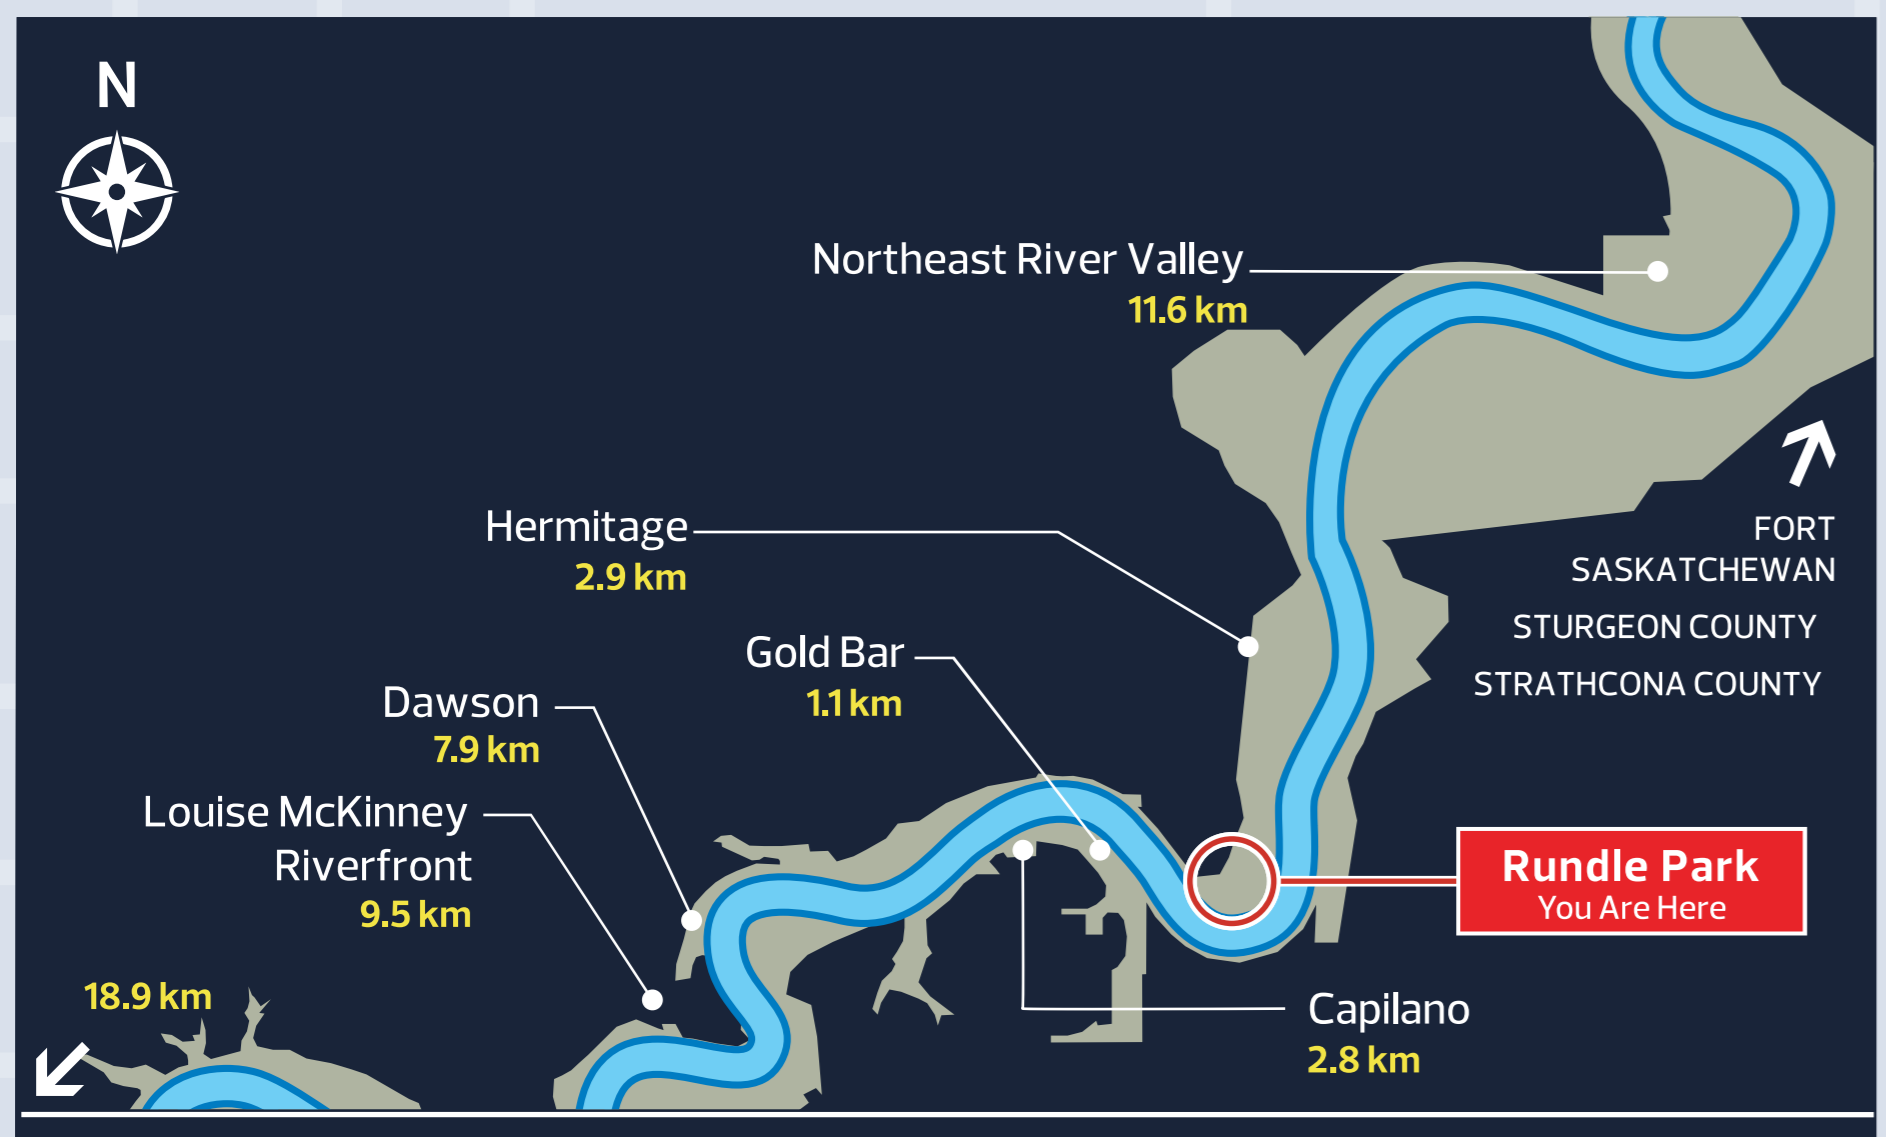

Hermitage Park ↑

Adjacent River Valley Parks

**Legend**

Paved Trail	Non-Paved Trail	Amisk Waciw Miskanaw Trail	Trans Canada Trail	Park Boundary	Distance Marker	Baseball
Covered Site	Disc Golf	Football	Parking	Picnic Site	Playground	Sledding
Sports Field	Stairs	Tennis	Transit	Washrooms		

RUNDLE HEIGHTS

↑ Capilano Park

Gold Bar Park

Ainsworth Dyer Memorial Bridge

North Saskatchewan River