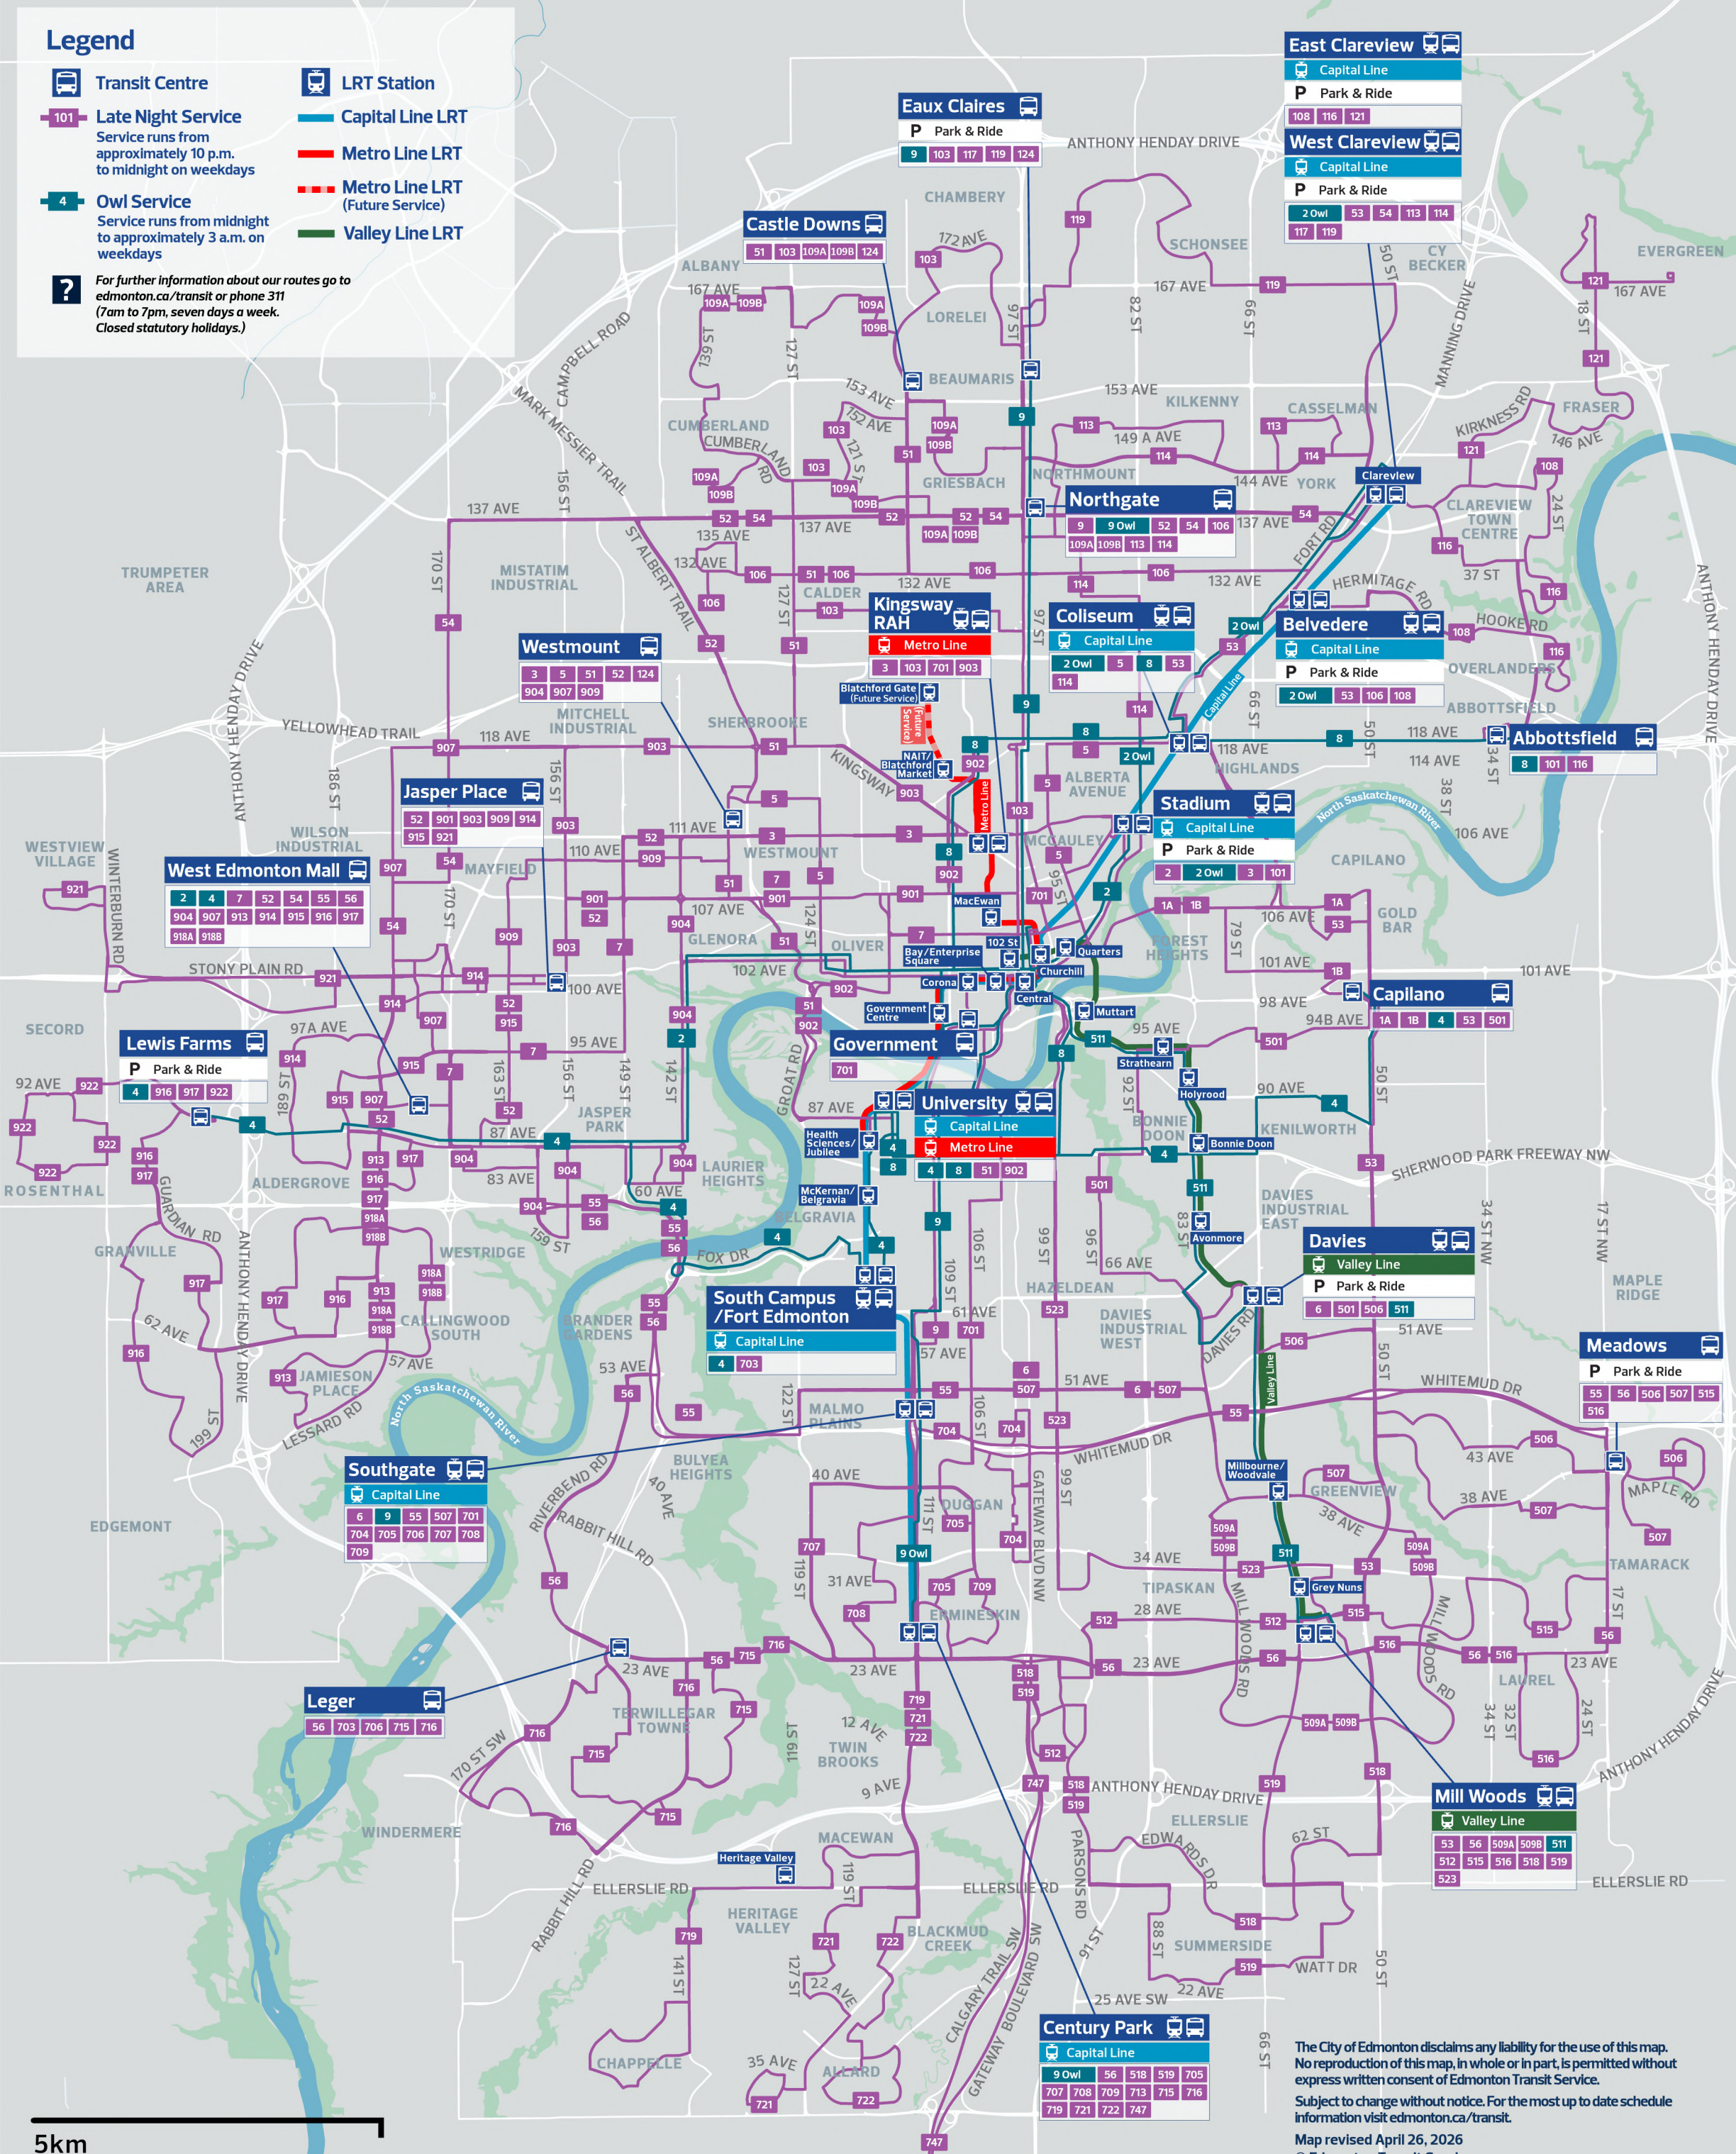

Late Night/Owl Map

Legend

- Transit Centre
- LRT Station
- 101** Late Night Service
Service runs from approximately 10 p.m. to midnight on weekdays
- 4** Owl Service
Service runs from midnight to approximately 3 a.m. on weekdays
- For further information about our routes go to edmonton.ca/transit or phone 311 (7am to 7pm, seven days a week. Closed statutory holidays.)
- Capital Line LRT
- Metro Line LRT
- Metro Line LRT (Future Service)
- Valley Line LRT

East Clareview
Capital Line
P Park & Ride
108 116 121

West Clareview
Capital Line
P Park & Ride
2 Owl 53 54 113 114
117 119

Eaux Claires
P Park & Ride
9 103 117 119 124

Castle Downs
51 103 109A 109B 124

Northgate
9 9 Owl 52 54 106
109A 109B 113 114

Government
701

University
Capital Line
Metro Line
4 8 51 902

Davies
Valley Line
P Park & Ride
6 501 506 511

Meadows
P Park & Ride
55 56 506 507 515
516

Southgate
Capital Line
6 9 55 507 701
704 705 706 707 708
709

Leger
56 703 706 715 716

Mill Woods
Valley Line
53 56 509A 509B 511
512 515 516 518 519
523

Century Park
Capital Line
9 Owl 56 518 519 705
707 708 709 713 715 716
719 721 722 747

The City of Edmonton disclaims any liability for the use of this map. No reproduction of this map, in whole or in part, is permitted without express written consent of Edmonton Transit Service. Subject to change without notice. For the most up to date schedule information visit edmonton.ca/transit. Map revised April 26, 2026 © Edmonton Transit Service