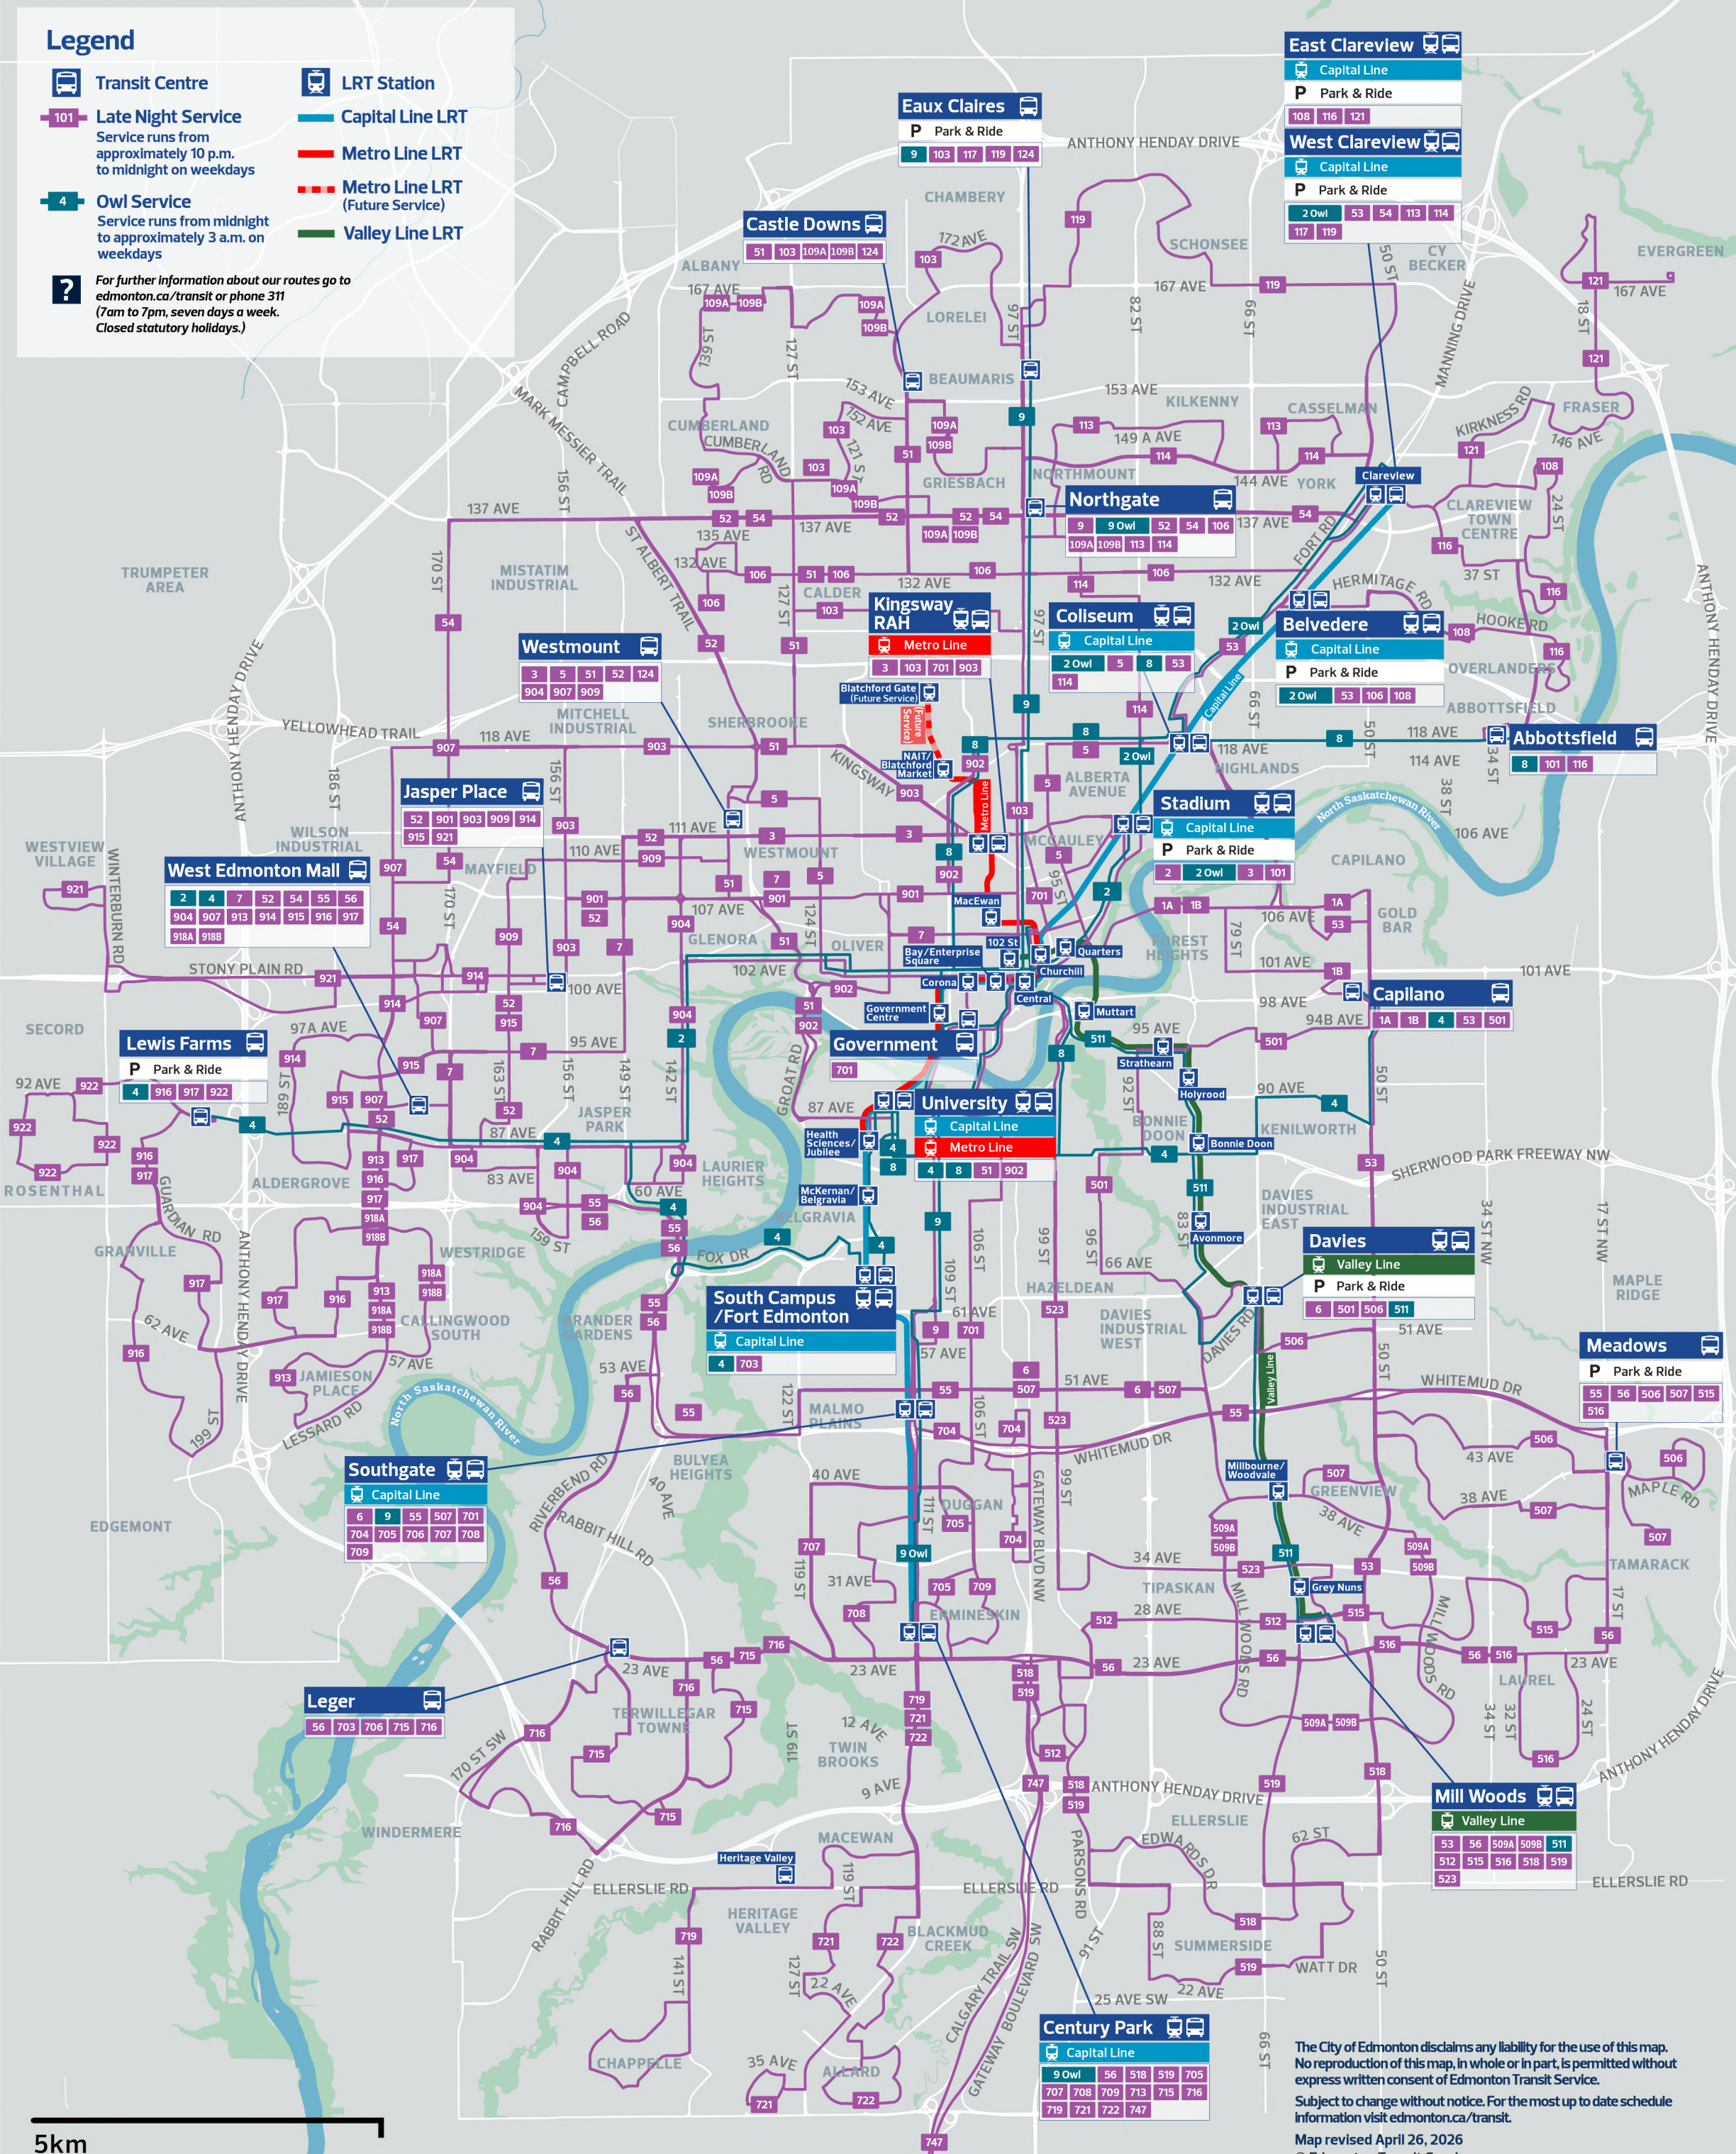

Late Night/Owl Map

Legend

- Transit Centre
- LRT Station
- 101** Late Night Service
Service runs from approximately 10 p.m. to midnight on weekdays
- 4** Owl Service
Service runs from midnight to approximately 3 a.m. on weekdays
- Capital Line LRT
- Metro Line LRT
- Metro Line LRT (Future Service)
- Valley Line LRT

? For further information about our routes go to edmonton.ca/transit or phone 311 (7am to 7pm, seven days a week. Closed statutory holidays.)

East Clareview

- Capital Line
- Park & Ride
- 108 116 121

West Clareview

- Capital Line
- Park & Ride
- 2 Owl 53 54 113 114
- 117 119

Eaux Claires

- Park & Ride
- 9 103 117 119 124

Castle Downs

- 51 103 109A 109B 124

Northgate

- 9 9 Owl 52 54 106
- 109A 109B 113 114

Westmount

Century Park

- Capital Line
- 9 Owl 56 518 519 705
- 707 708 709 713 715 716
- 719 721 722 747

The City of Edmonton disclaims any liability for the use of this map. No reproduction of this map, in whole or in part, is permitted without express written consent of Edmonton Transit Service. Subject to change without notice. For the most up to date schedule information visit edmonton.ca/transit. Map revised April 26, 2026 © Edmonton Transit Service