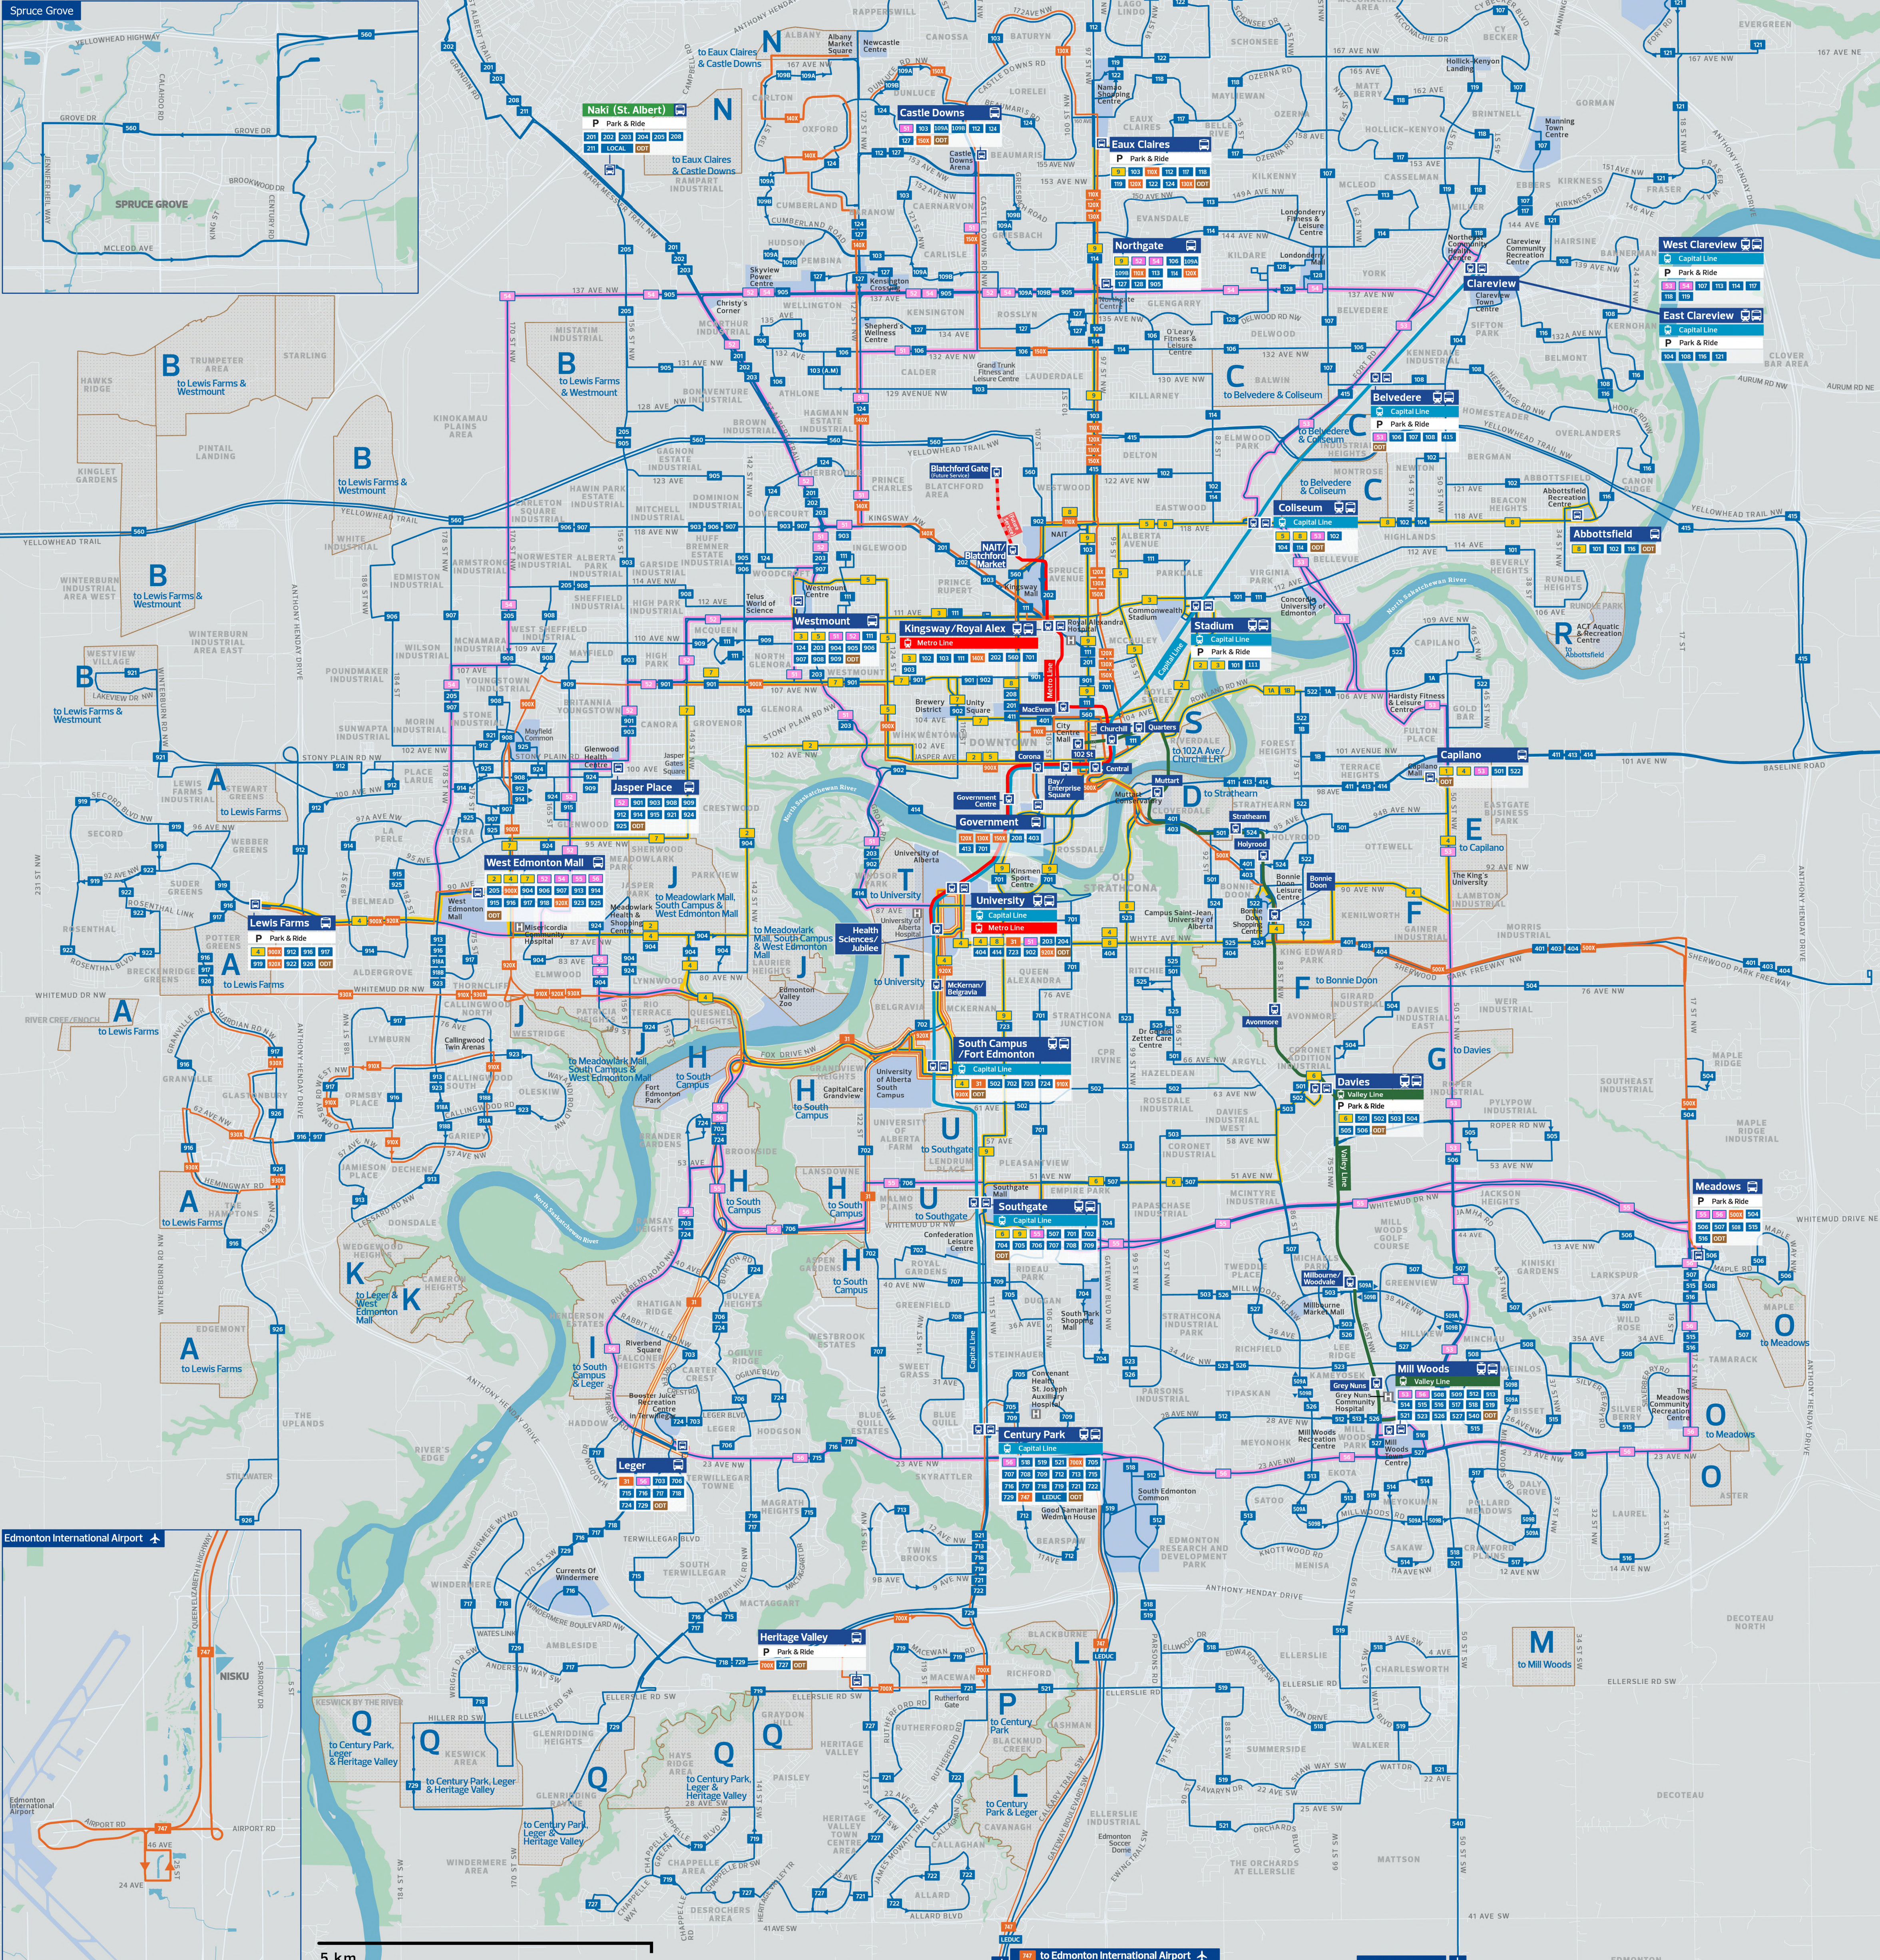

- Bus Route
- Frequent Route
  15 min. or better most times of the day
- Crosstown Route
  Directly connect suburban destinations
- Express Service
  Bus with limited stops on its route
- On Demand Transit Hub
- On Demand Transit Service Area

For more information about our routes call 311, or visit edmonton.ca/transit

Service Area	Hub
A	Lewis Farms Transit Centre
B	Westmount Transit Centre, Lewis Farms Transit Centre
C	Coliseum Transit Centre/LRT Station, Belvedere Transit Centre/LRT Station
D	Strathearn LRT Stop
E	Capilano Transit Centre
F	Bonnie Doon LRT Stop
G	Davies Transit Centre/LRT Station
H	South Campus Transit Centre/LRT Station
I	Leger Transit Centre, South Campus Transit/LRT Station
J	South Campus Transit Centre/LRT Station, West Edmonton Mall, Meadowlark Shopping Centre
K	Leger Transit Centre, West Edmonton Mall
L	Century Park Transit Centre/LRT Station, Leger Transit Centre
M	Mill Woods Transit Centre/LRT Station
N	Eaux Claires Transit Centre, Castle Downs Transit Centre
O	Meadows Transit Centre
P	Century Park Transit Centre/LRT Station
Q	Century Park Transit Centre/LRT Station, Leger Transit Centre, Heritage Valley Transit Centre
R	Abbotsfield Transit Centre

Service Area	Hub
S	Churchill LRT Station
T	University Transit Centre/LRT Station
U	Southgate Transit Centre/LRT Station

5 km

to Edmonton International Airport

to Beaumont

Edmonton SOUTH EAST