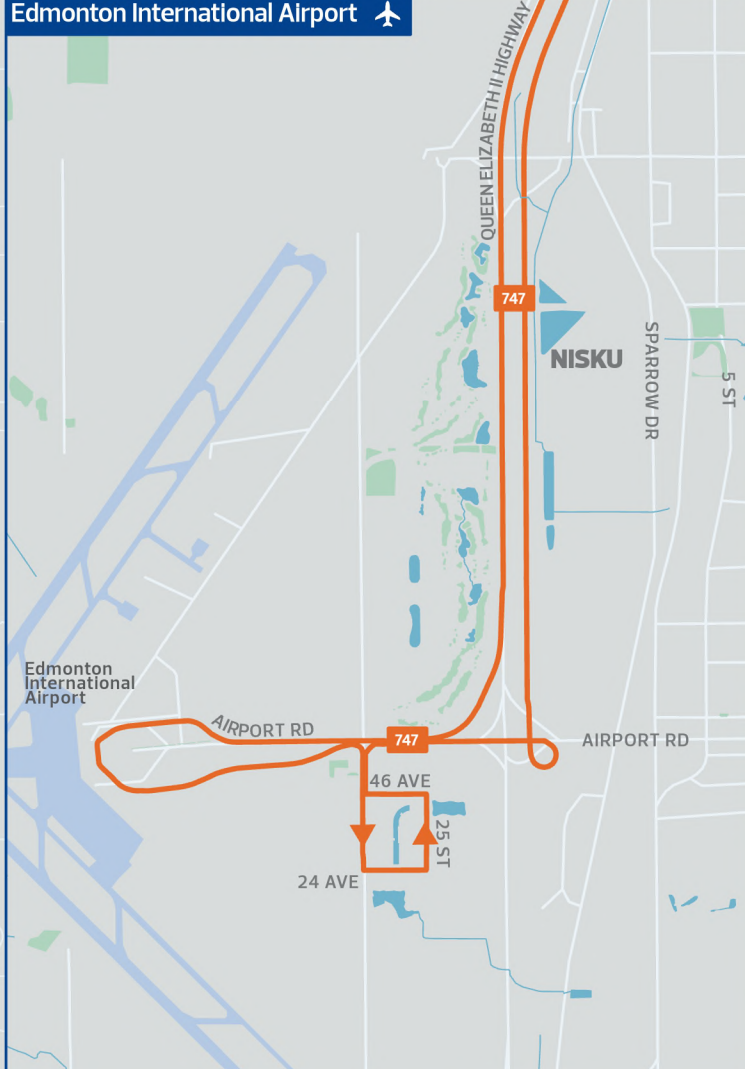

- Bus Route
- Frequent Route
  15 min. or better most times of the day
- Crosstown Route
  Directly connect suburban destinations
- Express Service
  Bus with limited stops on its route
- On Demand Transit Hub
- On Demand Transit Service Area

For more information about our routes call 311, or visit edmonton.ca/transit

Service Area	Hub
A	Lewis Farms Transit Centre
B	Westmount Transit Centre, Lewis Farms Transit Centre
C	Coliseum Transit Centre/LRT Station, Belvedere Transit Centre/LRT Station
D	Strathearn LRT Stop
E	Capilano Transit Centre
F	Bonnie Doon LRT Stop
G	Davies Transit Centre/LRT Station
H	South Campus Transit Centre/LRT Station
I	Leger Transit Centre, South Campus Transit/LRT Station
J	South Campus Transit Centre/LRT Station, West Edmonton Mall, Meadowlark Shopping Centre
K	Leger Transit Centre, West Edmonton Mall
L	Century Park Transit Centre/LRT Station, Leger Transit Centre
M	Mill Woods Transit Centre/LRT Station
N	Eaux Claires Transit Centre, Castle Downs Transit Centre
O	Meadows Transit Centre
P	Century Park Transit Centre/LRT Station
Q	Century Park Transit Centre/LRT Station, Leger Transit Centre, Heritage Valley Transit Centre
R	Abbotsfield Transit Centre

Service Area	Hub
S	Churchill LRT Station
T	University Transit Centre/LRT Station
U	Southgate Transit Centre/LRT Station

5 km

to Edmonton International Airport

to Beaumont

Edmonton SOUTH EAST