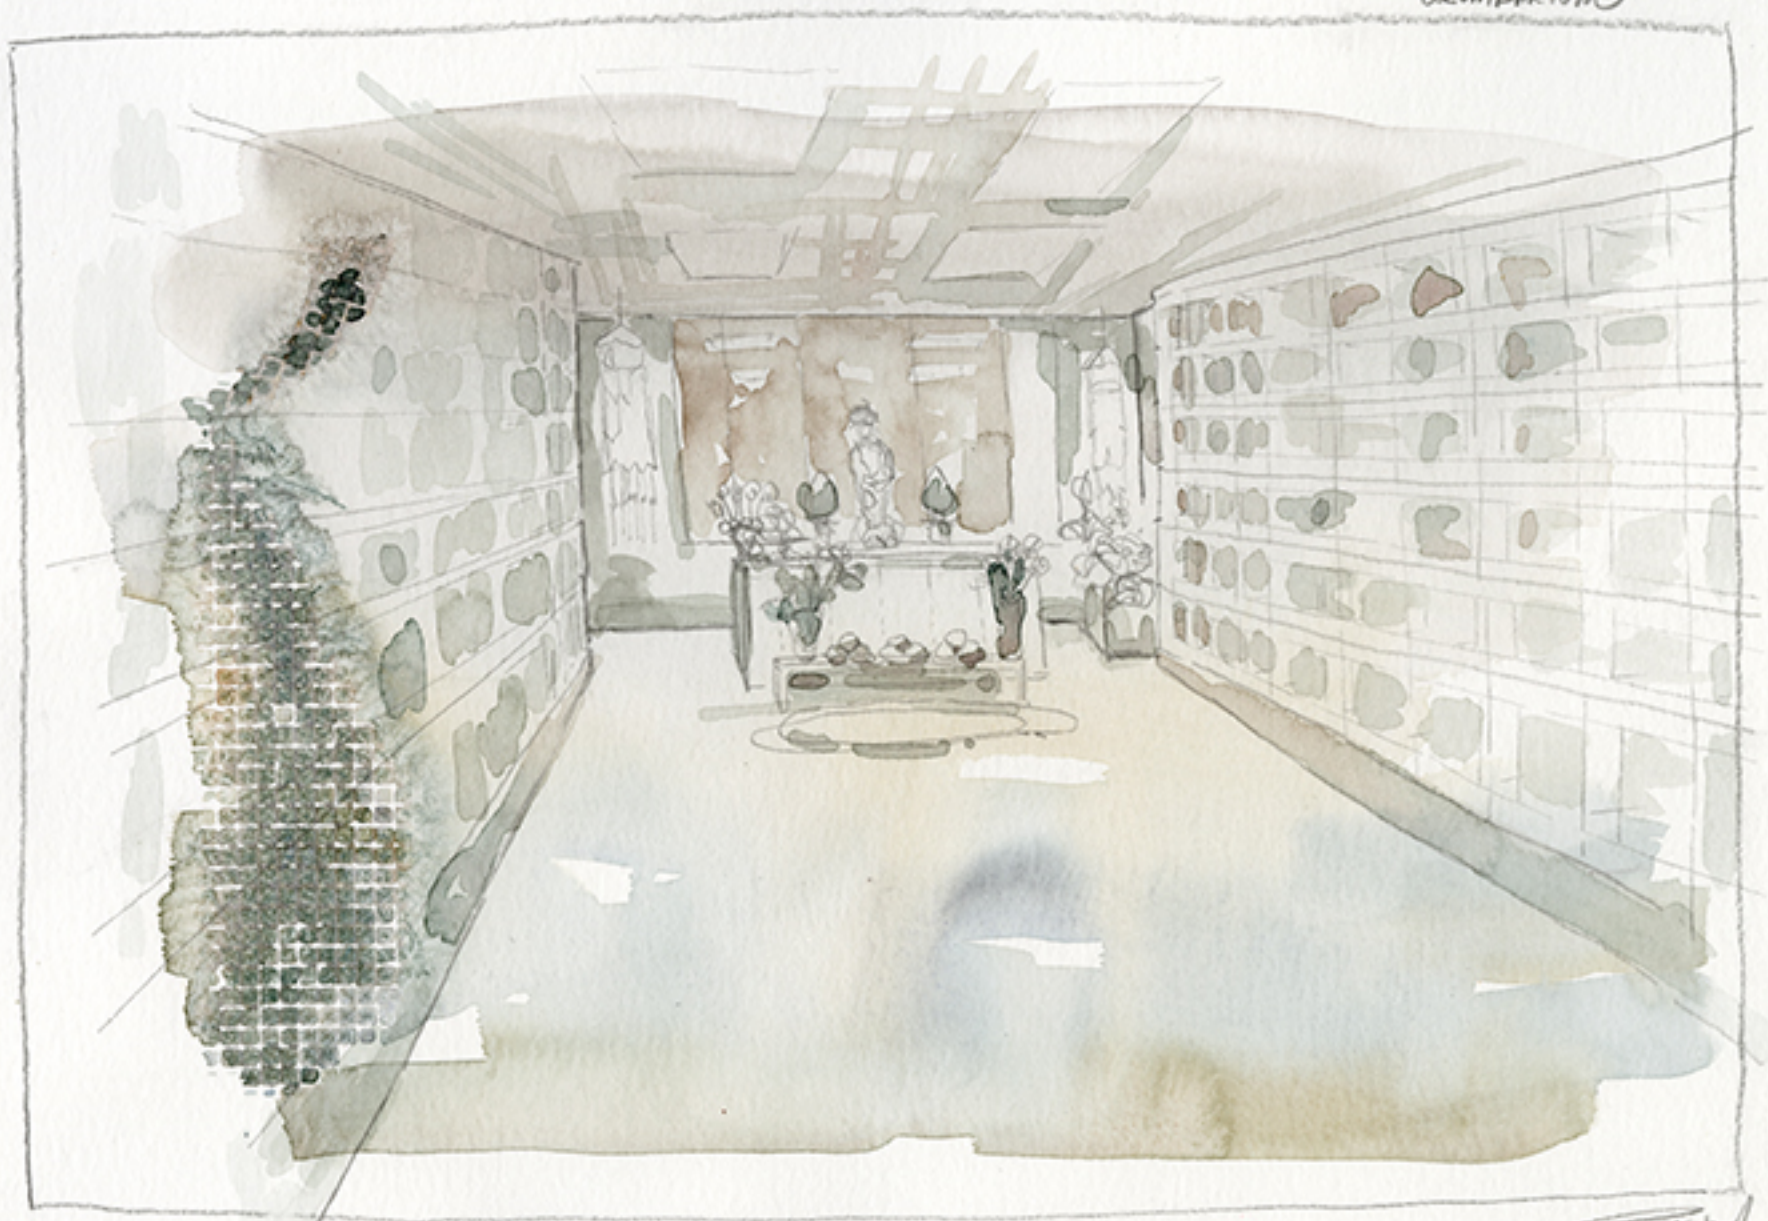

CHIN YIN BUDDHIST TEMPLE  
EDMONTON, AB

Columbarium

APRIL 6, 2009

FRANCA PINARD