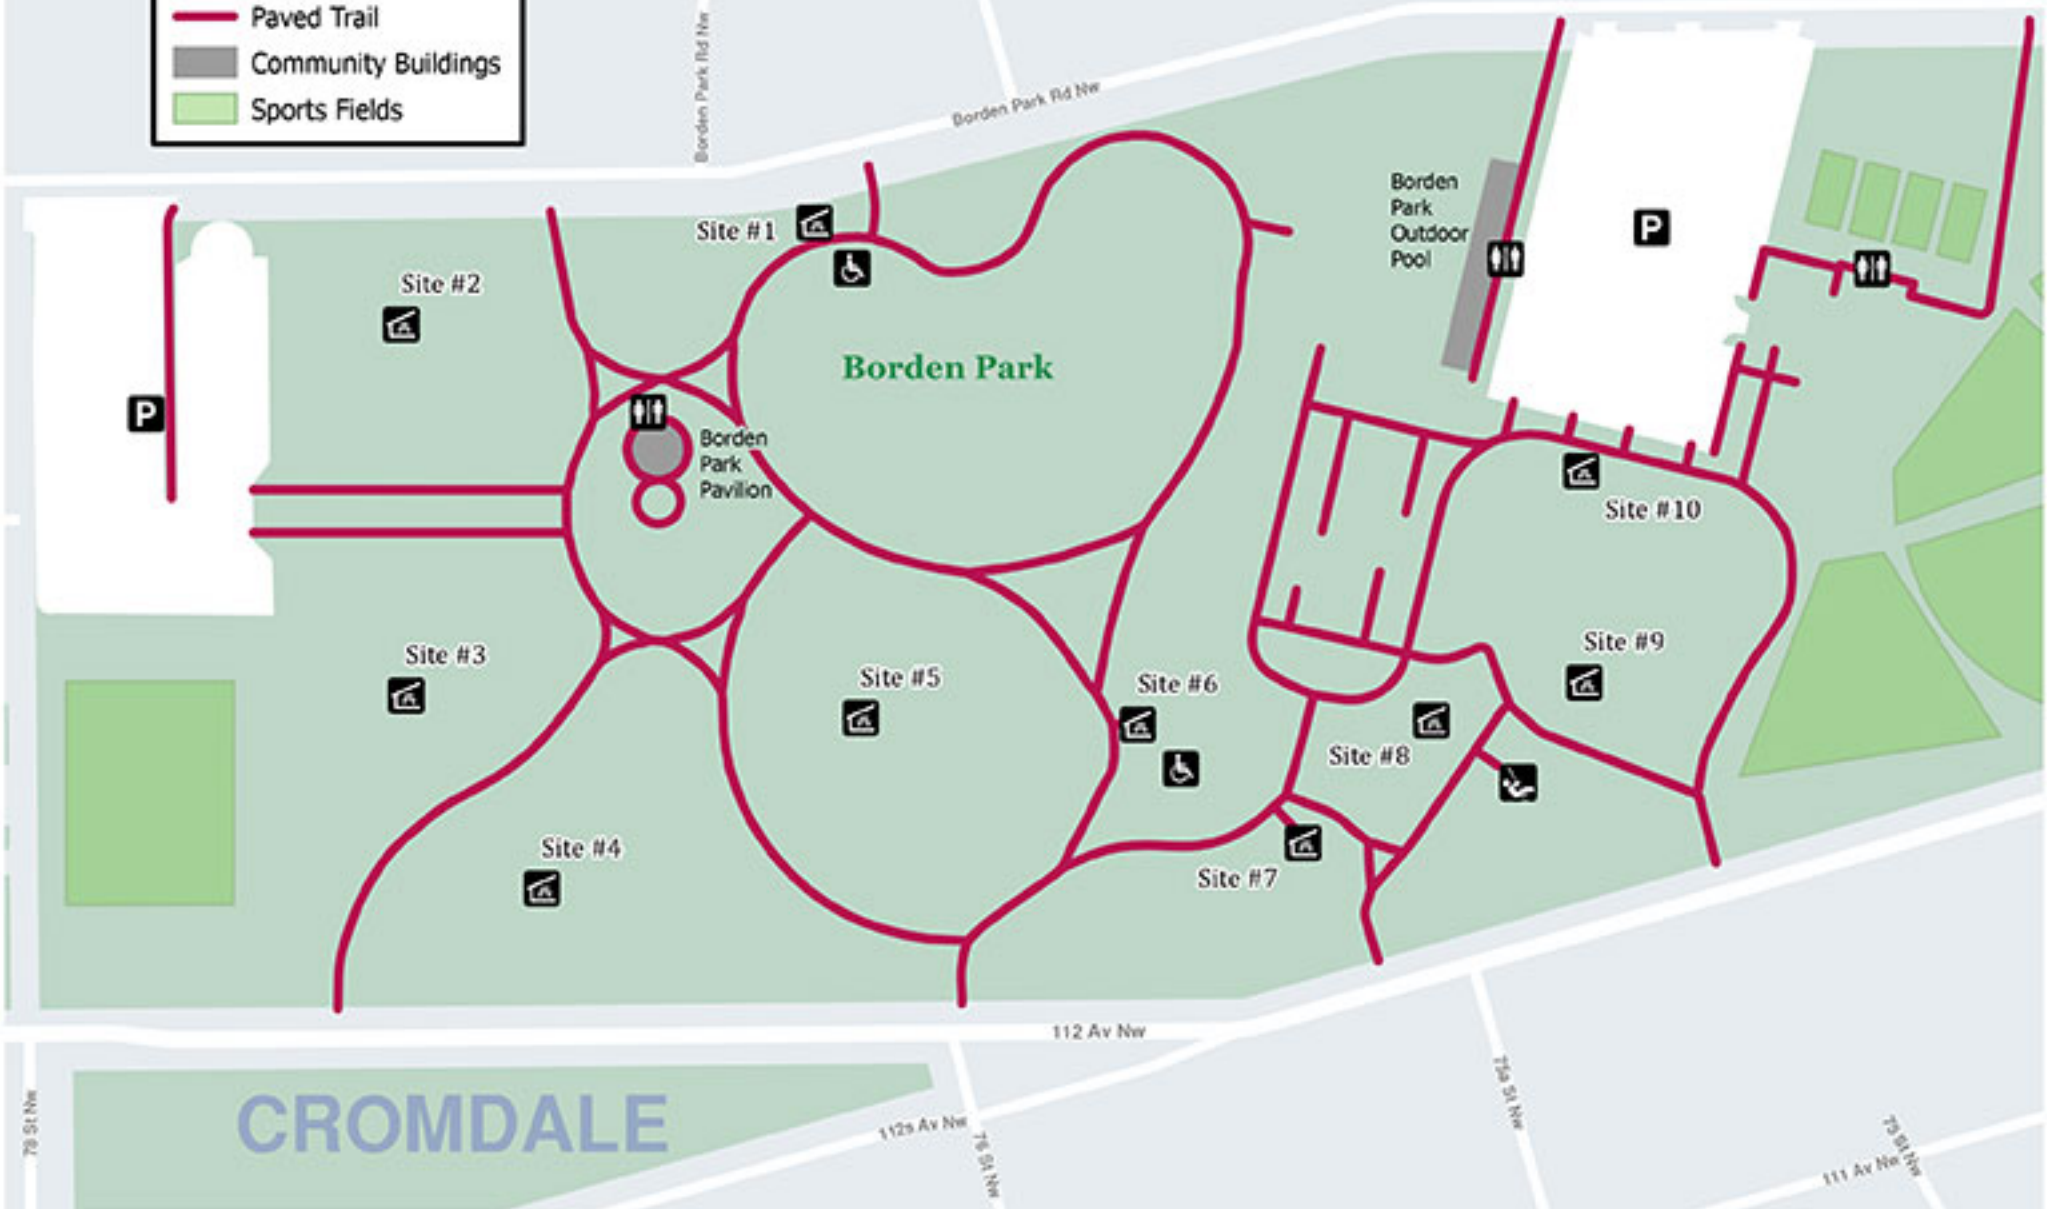

Borden Park - 11239 79 Street NW

Map compiled July 2023 by Enterprise Geospatial Information, Service Innovation and Performance. No reproduction of this map, in whole or in part, is permitted without express written consent of the City of Edmonton.

- Parking Lot
- Playground
- Accessible
- Covered Picnic Site
- Washroom
- Paved Trail
- Community Buildings
- Sports Fields

EDMONTON NORTHLANDS

CROMDALE