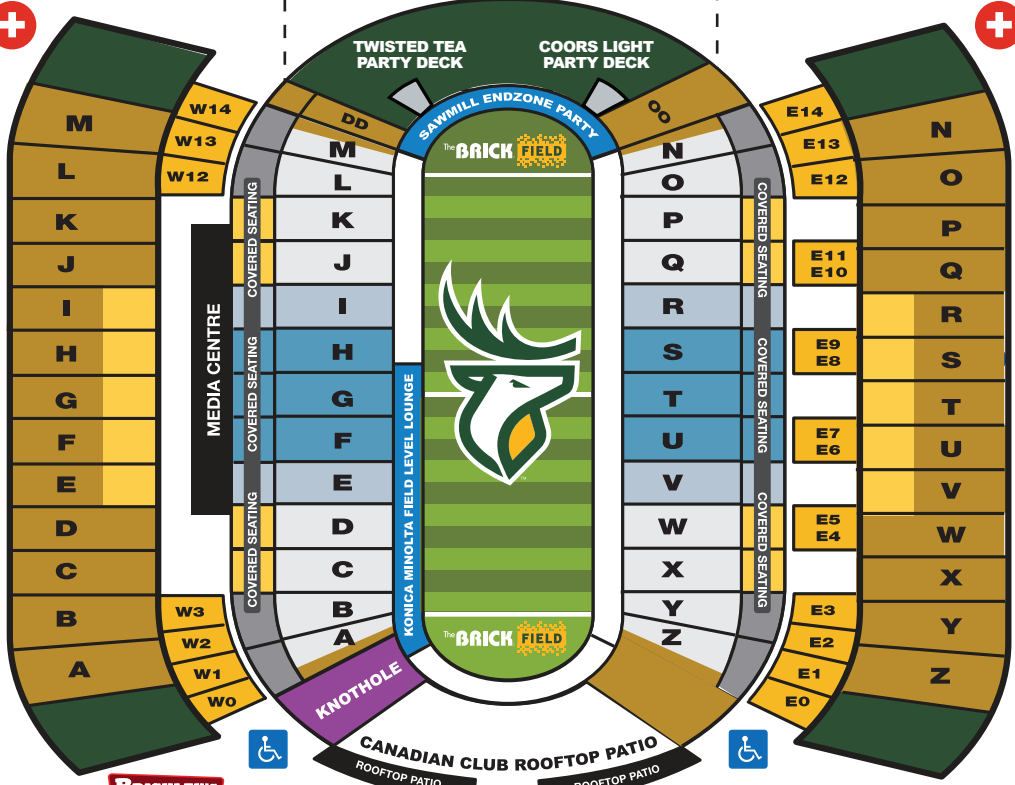

GATE 6 MARSHAL POINT

GATE 7

112 AVENUE

GATE 8

GATE 9 MARSHAL POINT

GATE 6

GATE 9

DROP OFF AREA

TICKETS

TICKETS

TO LRT →

GATE 10

GATE 11 ELEVATOR

GATE 12

WILL CALL

PARK & RIDE →

GATE 13

GATE 13 MARSHAL POINT

GATE 3

GATE 2

DROP OFF AREA

GATE 2 MARSHAL POINT

BRICKLEY'S KNOTHOLE CORNER

SOUTH END SUITES LEVEL 2 & 3 DIRECTORS CLUB LEVEL 3

EE ALUMINI ROOM LEVEL 3

COMMAND CENTRE SERVUS CREDIT UNION GREEN & GOLD HOSPITALITY LEVEL 2

TEAM STORE LEVEL 3

FIELD MARSHAL POINT

ALCOHOL FREE SECTIONS: AA, BB, C, CC, Brickley's Knothole