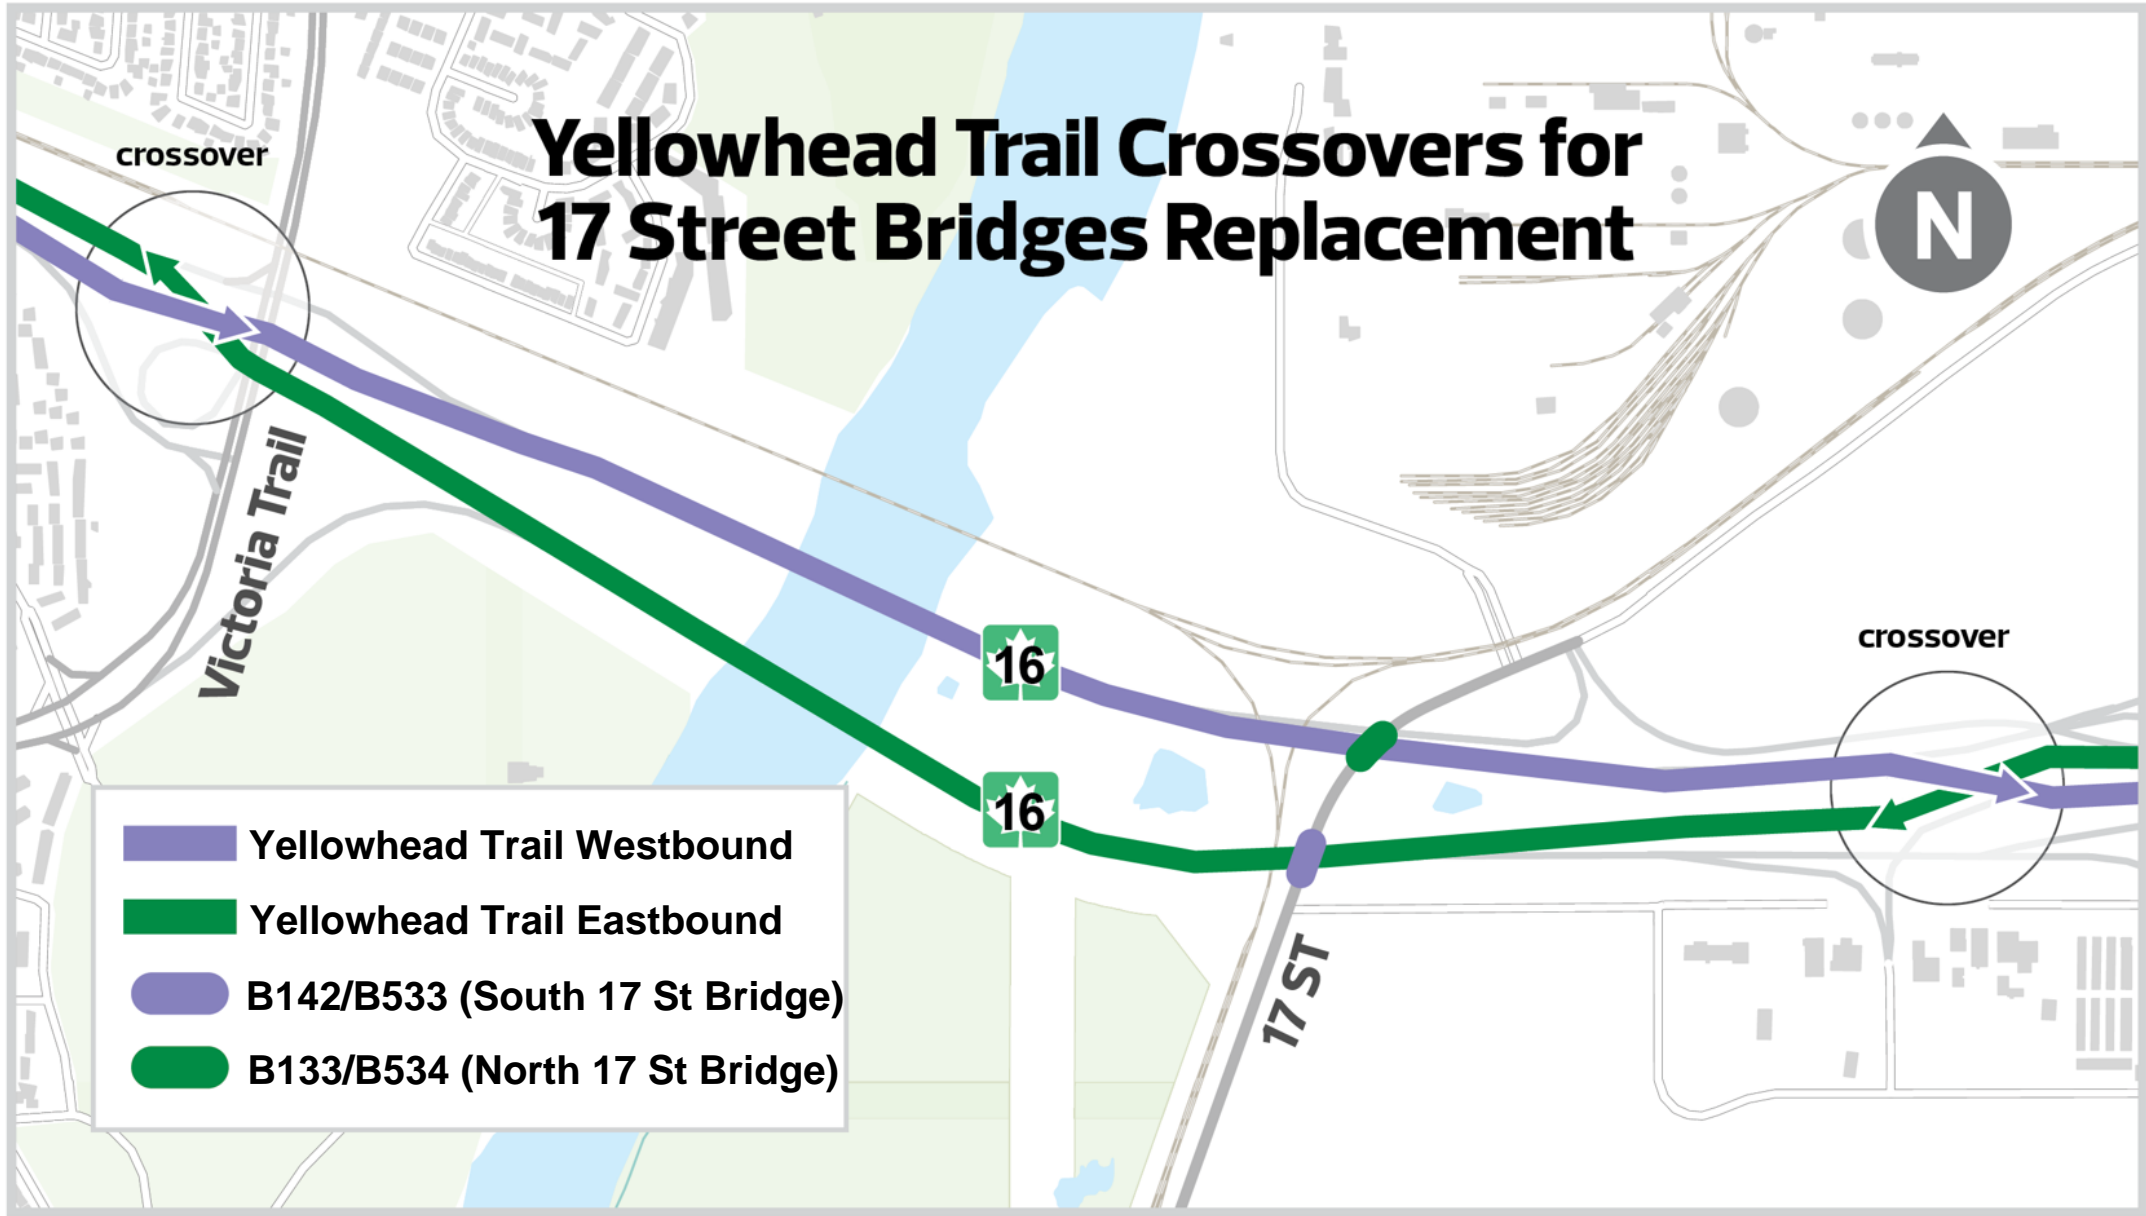

Yellowhead Trail Crossovers for 17 Street Bridges Replacement

crossover

Victoria Trail

16

16

17 ST

crossover