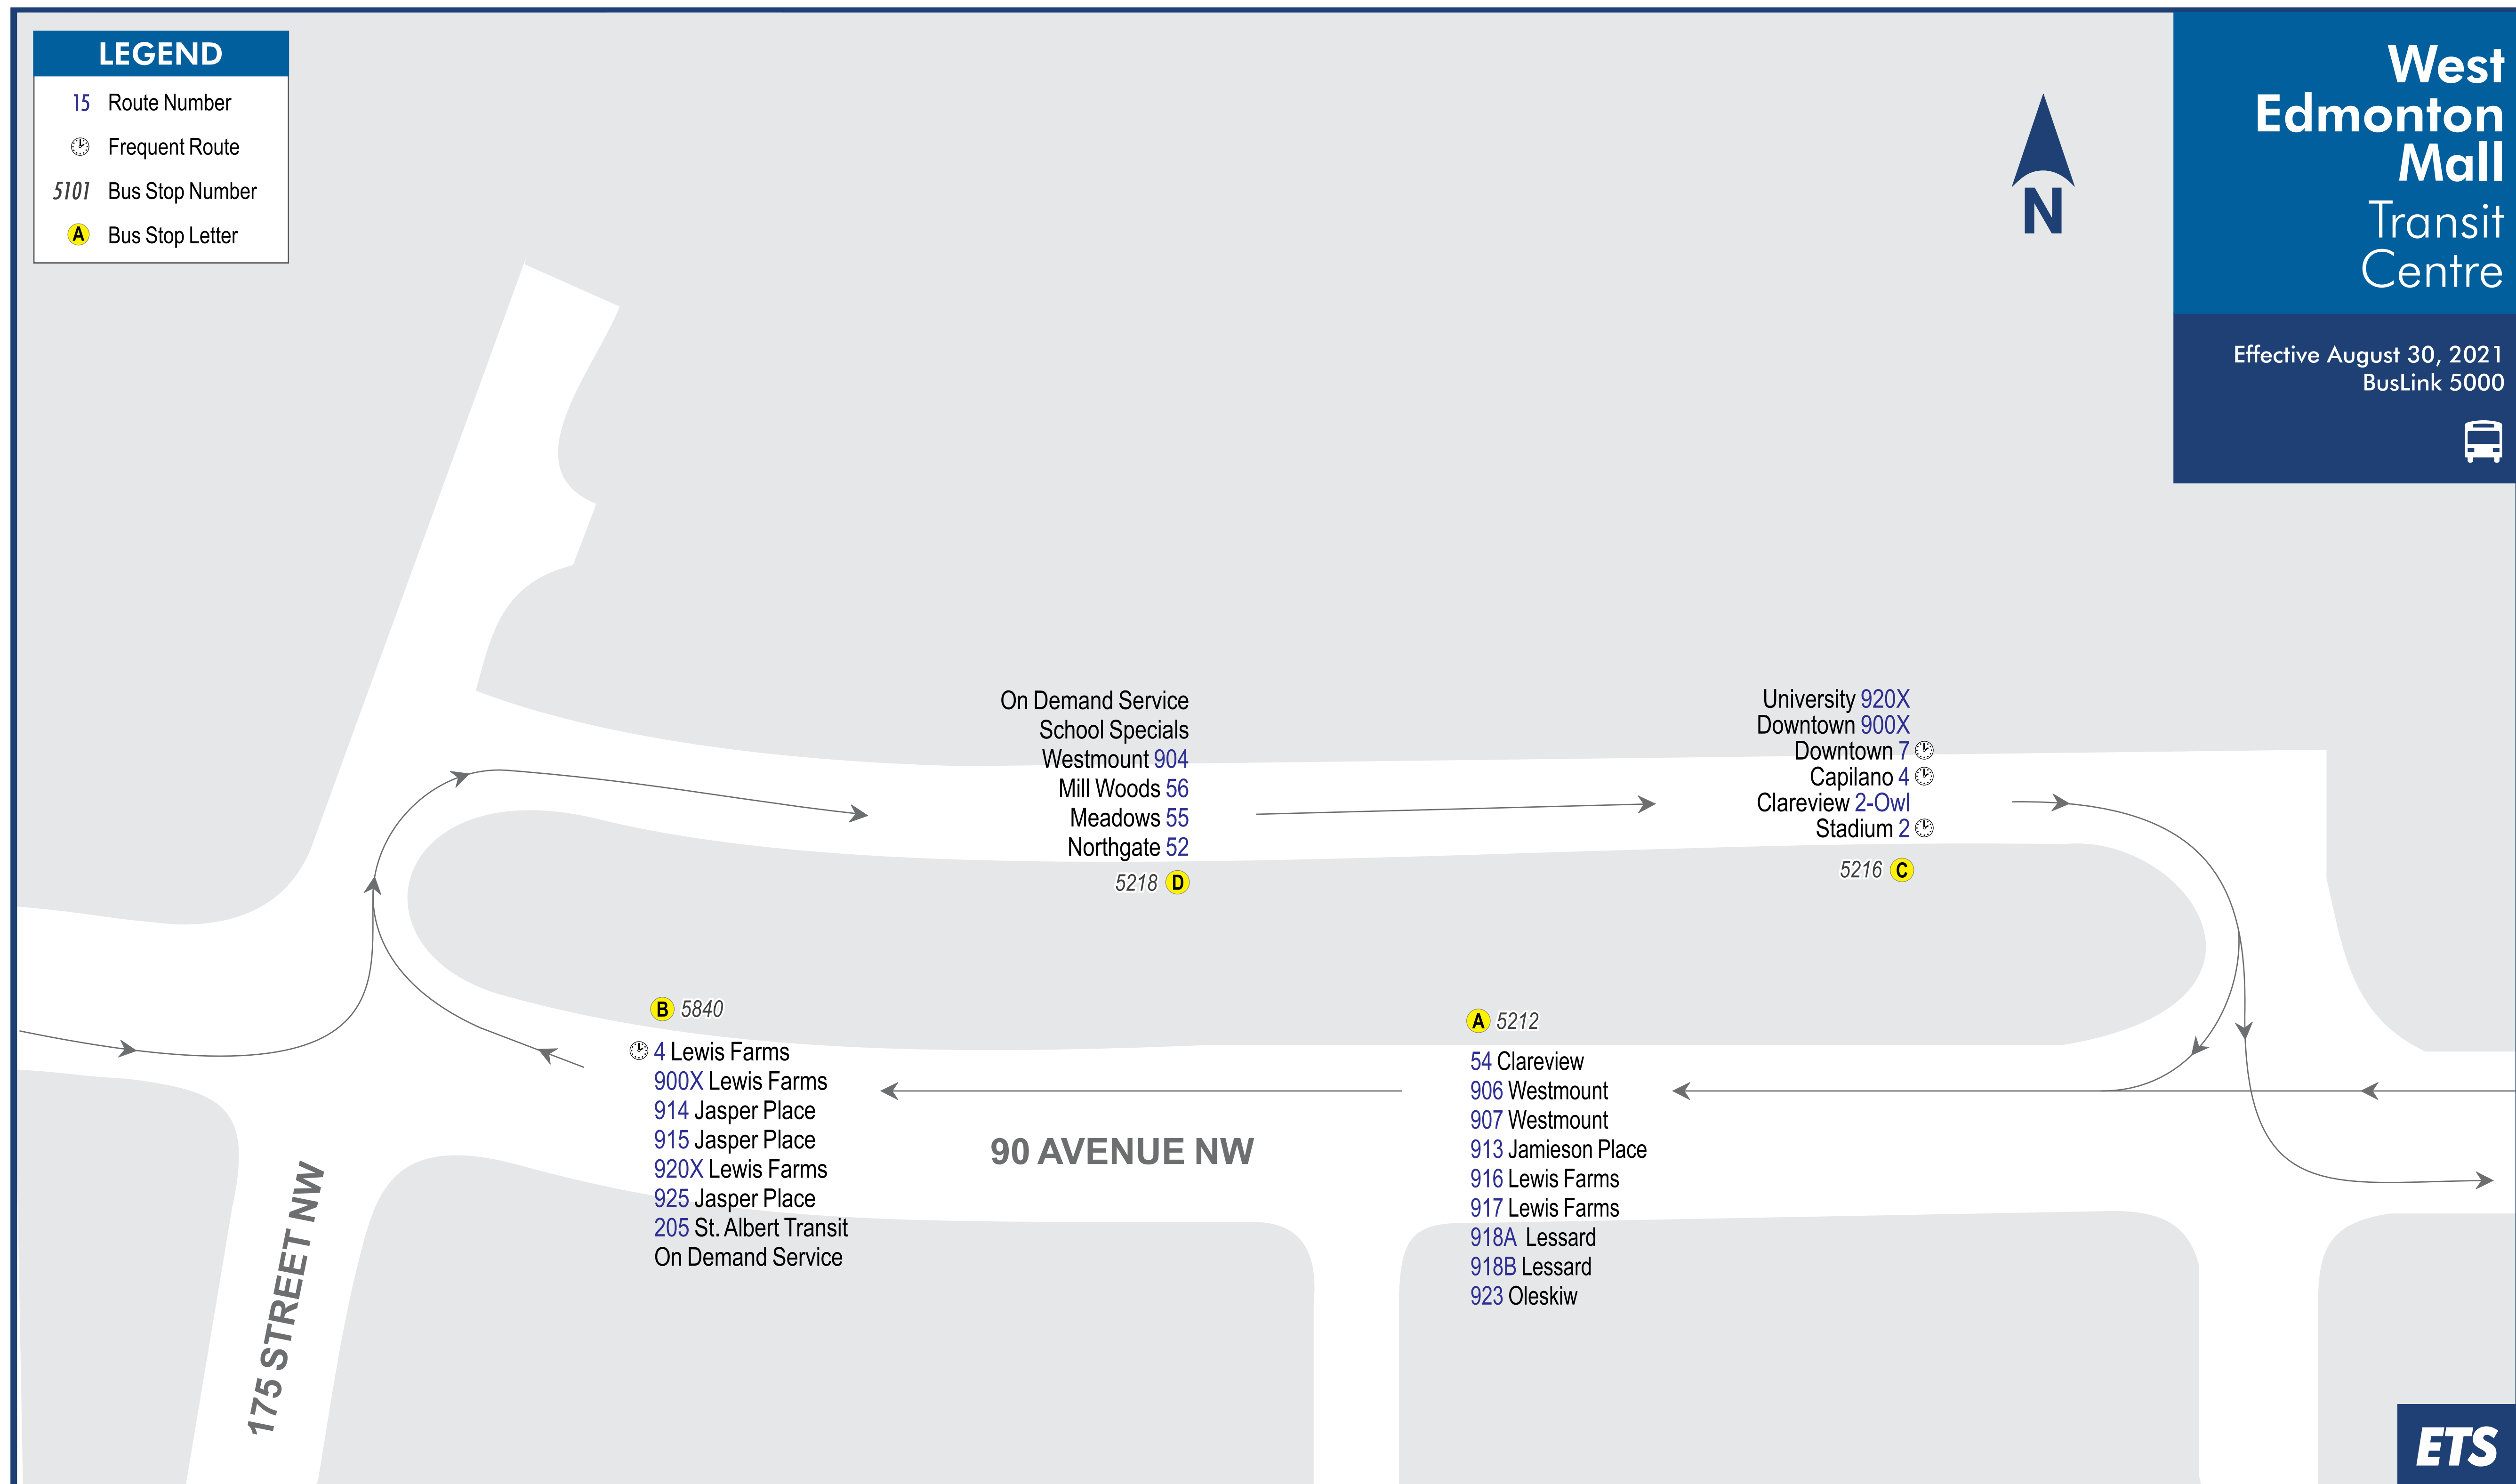

TRANSIT INFORMATION

REVISED AUGUST 29, 2021
SUBJECT TO CHANGE WITHOUT NOTICE

For more information visit edmonton.ca/transit

Edmonton
Transit
Service

Edmonton

On Demand Transit shuttle bus service is provided for 37 neighbourhoods and 16 seniors' residences.