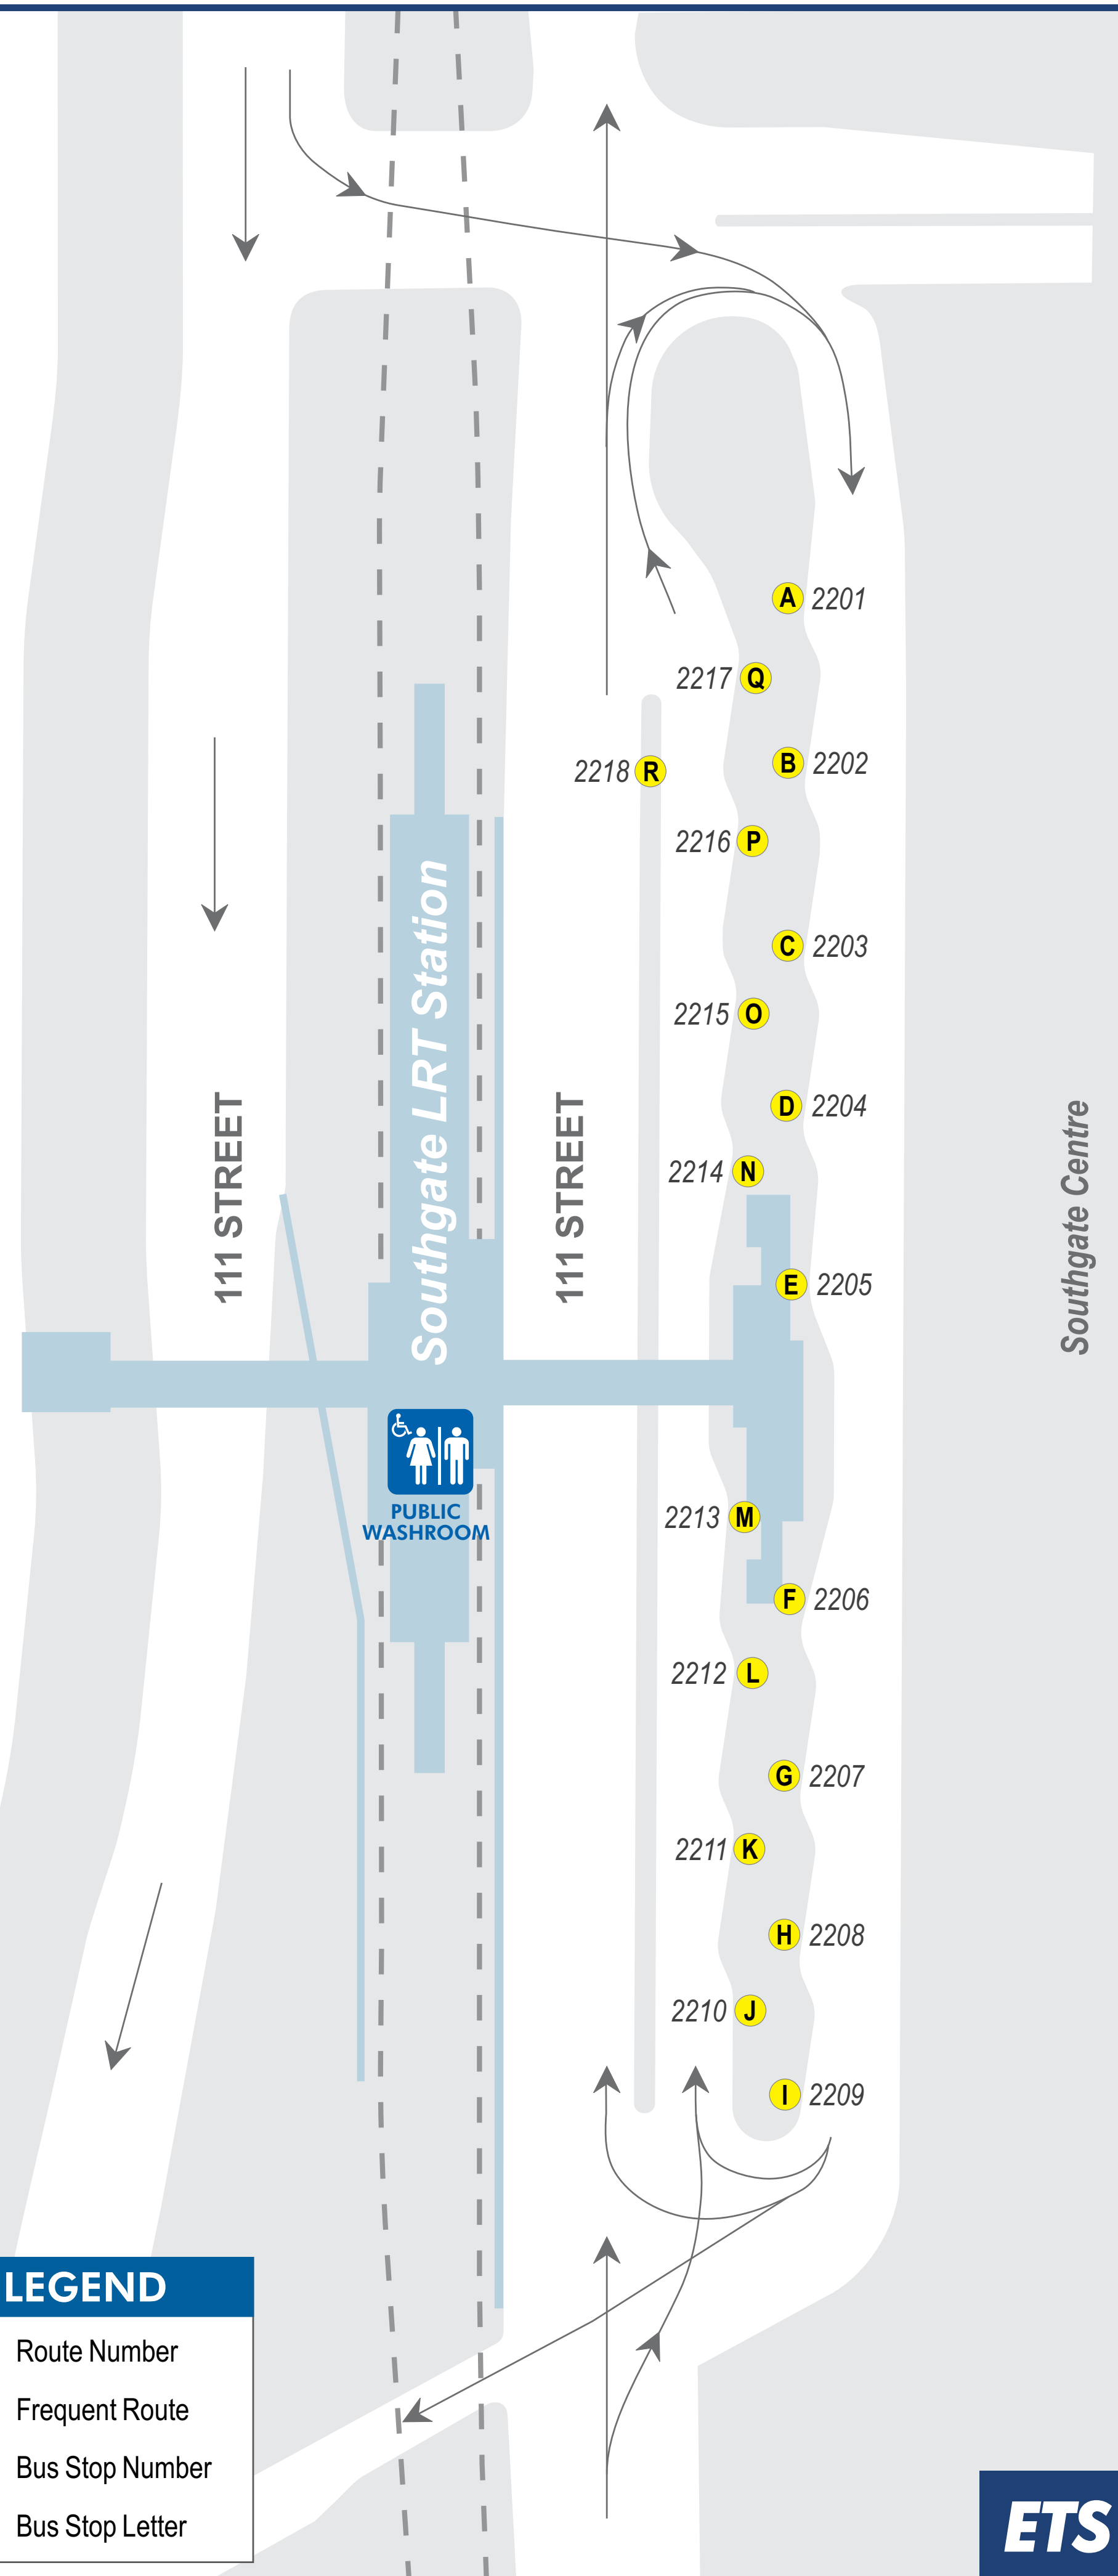

TRANSIT INFORMATION

REVISED APRIL 25, 2021
SUBJECT TO CHANGE WITHOUT NOTICE

For more information visit edmonton.ca/transit

Edmonton
Transit
Service

Southgate Transit Centre

Effective April 25, 2021
BusLink 2200

Bus Stop # / Stop Letter / Route # / Destination

- 2201 **A** School Service
DATS
- 2202 **B** 725 Lendrum
- 2203 **C**
- 2204 **D** 55 West Edm. Mall
- 2205 **E** 708 Century Park
- 2206 **F** 9-Owl Century Park
709 Century Park
LRT Replacement
- 2207 **G** 707 Century Park
- 2208 **H** 706 Leger
- 2209 **I** 702 South Campus
- 2210 **J**
- 2211 **K** 507 Tamarack
- 2212 **L** 701 Kingsway RAH
- 2213 **M** 6 Millgate
- 2214 **N** 705 Century Park
- 2215 **O** 55 Meadows
- 2216 **P**
- 2217 **Q** EBUS/Red Arrow
- 2218 **R** 9 Eaux Claires
9-Owl Eaux Claires
704 South Park
LRT Replacement

LEGEND

- 15 Route Number
- Frequent Route
- 5101 Bus Stop Number
- A** Bus Stop Letter

ETS