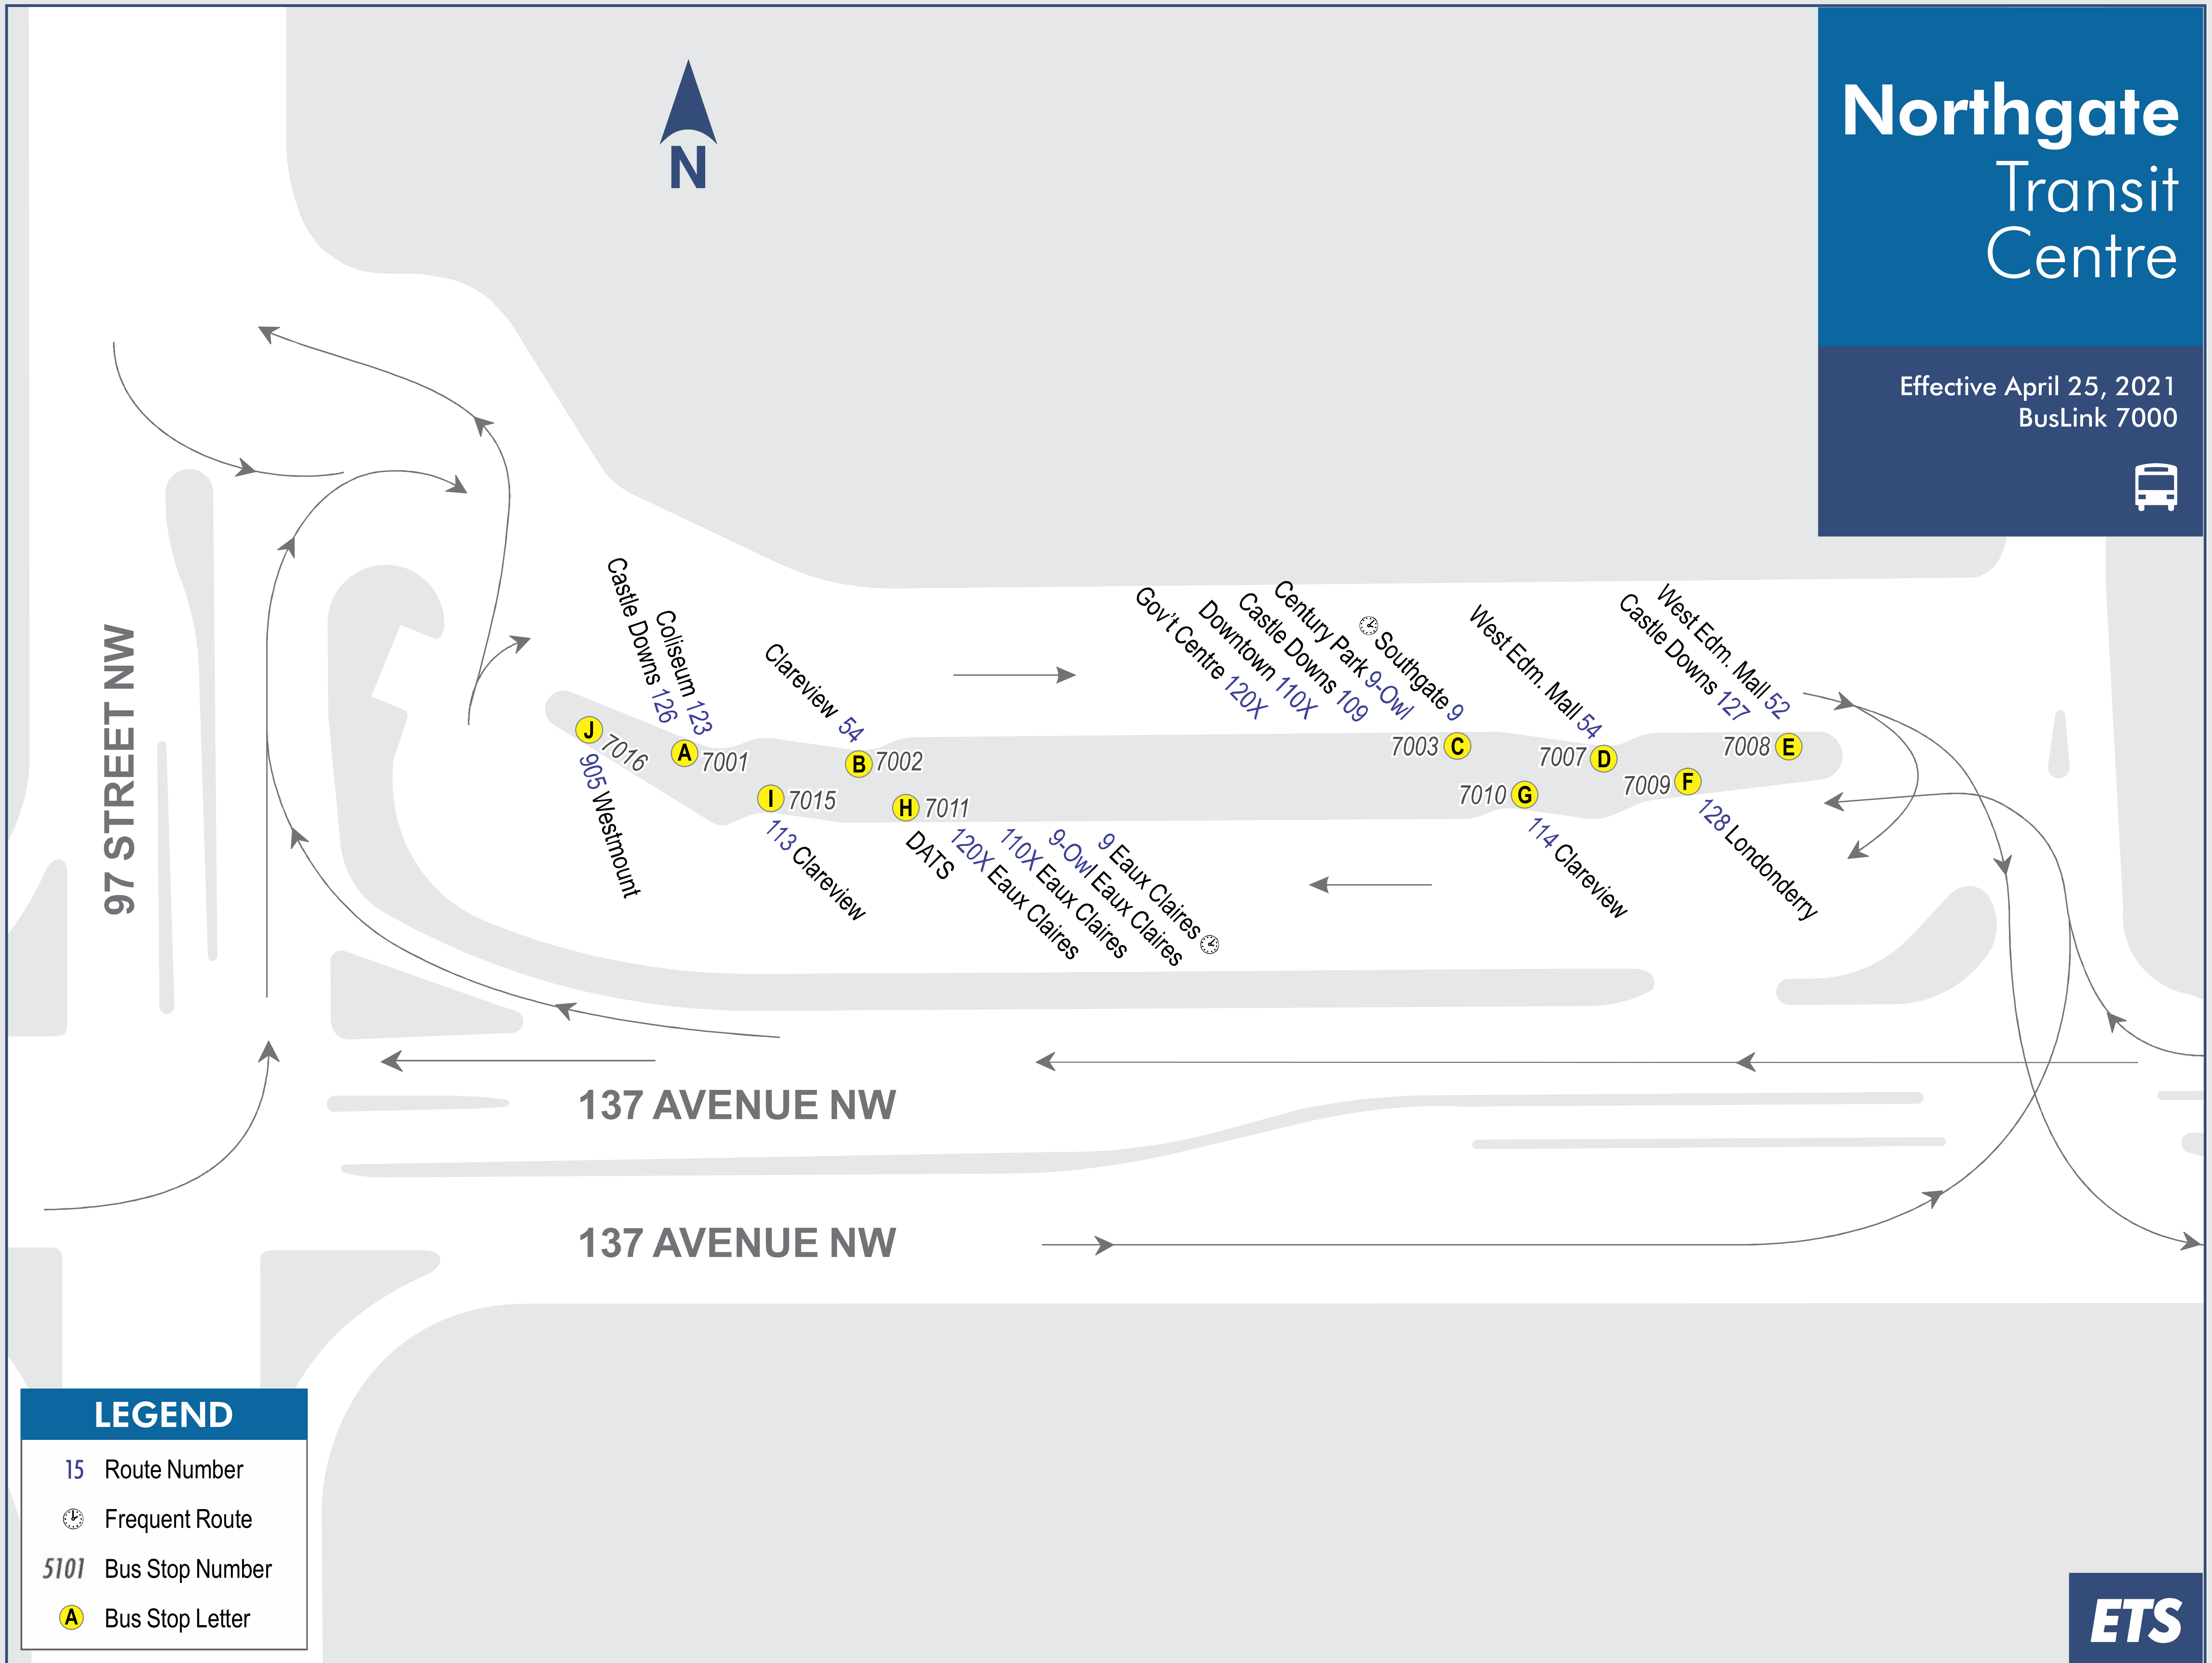

TRANSIT INFORMATION

REVISED AUGUST 29, 2021
SUBJECT TO CHANGE WITHOUT NOTICE

For more information visit edmonton.ca/transit

Edmonton
Transit
Service

Northgate Transit Centre

Effective April 25, 2021
BusLink 7000

LEGEND

- 15 Route Number
- Frequent Route
- 5101 Bus Stop Number
- Bus Stop Letter

ETS