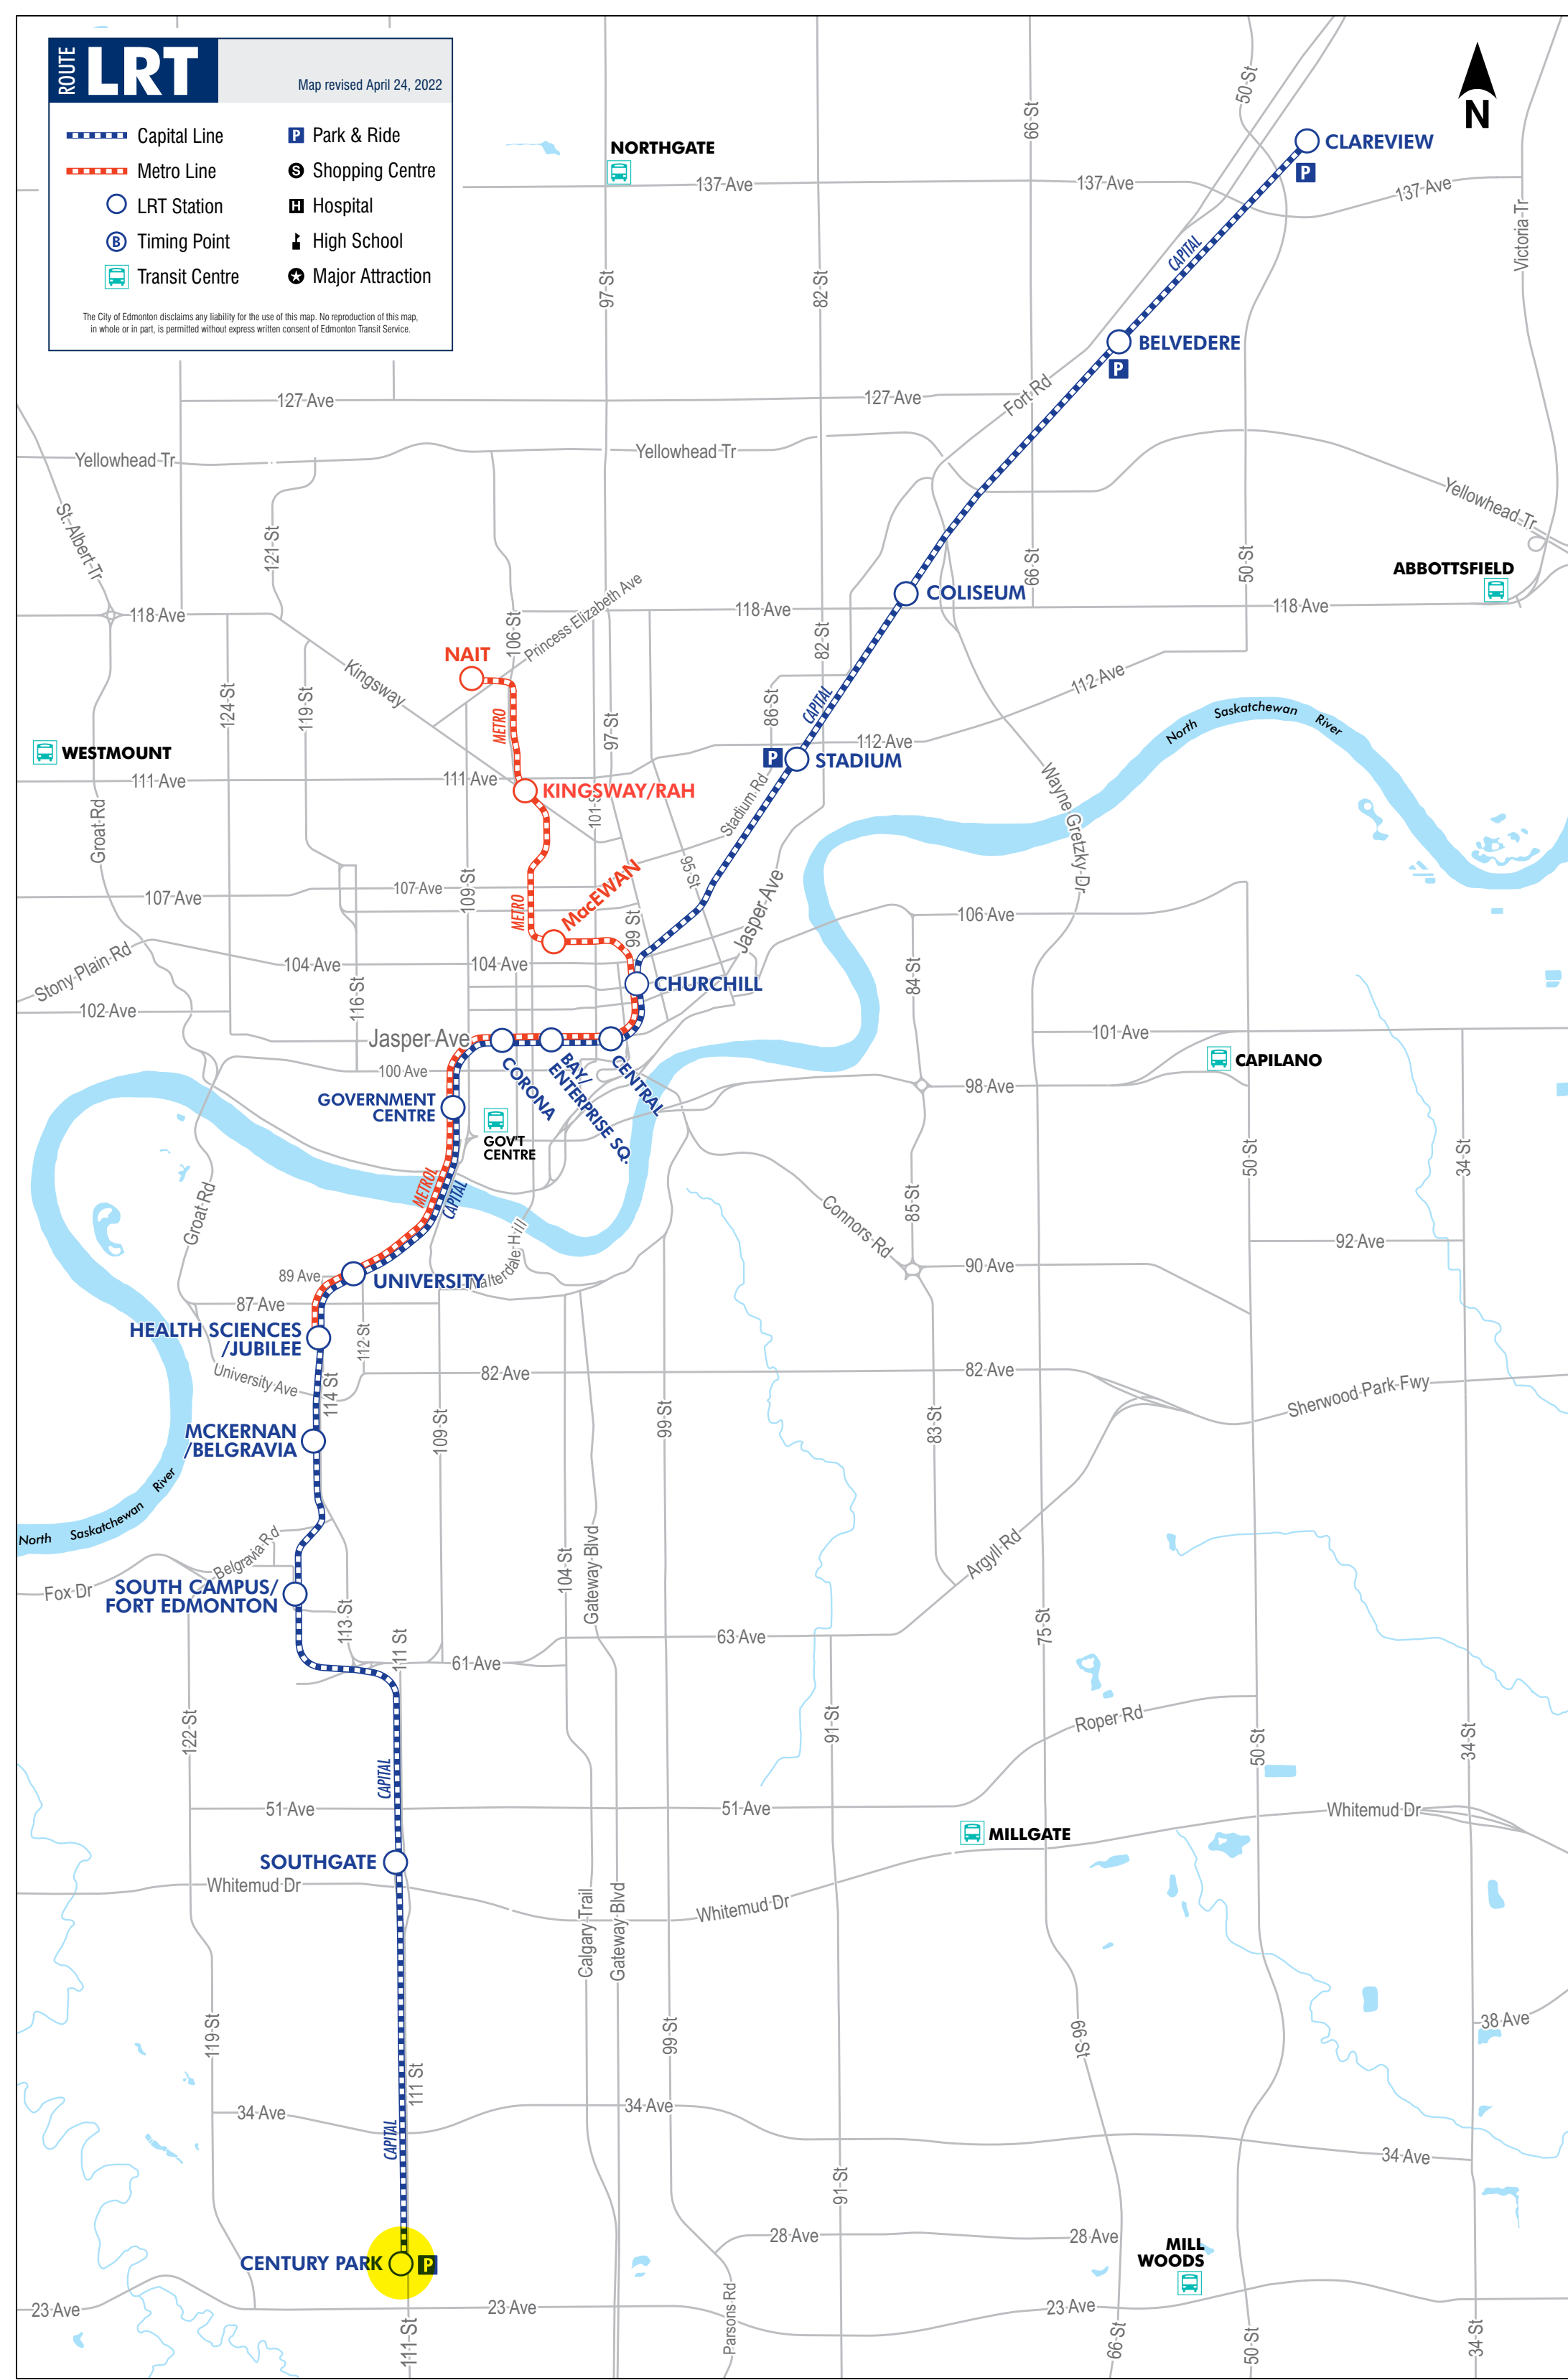

TRANSIT INFORMATION

REVISED APRIL 24, 2022
SUBJECT TO CHANGE WITHOUT NOTICE

For more information visit edmonton.ca/transit

Edmonton
Transit
Service

LRT CAPITAL LINE

TO CLAREVIEW BUS STOP 4982 NB
WEEKDAY

5:10
5:22
5:34
5:46
5:58
6:04
6:10
6:16
6:22
6:28
6:34
6:40
6:46
6:52
6:58
7:04
7:10
7:16
7:22
7:28
7:34
7:40
7:46
7:52
7:58
8:04
8:10
8:16
8:22
8:28
8:34
8:40
8:46
8:52
8:58
9:04
9:10
9:16
9:22
9:28
9:34
9:40
9:46
9:52
9:58
10:04
10:10
10:16
10:22
10:28
10:34
10:40
10:46
10:52
10:58
11:04
11:10
11:16
11:22
11:28
11:34
11:40
11:46
11:52
11:58

4:52
4:58
5:04
5:10
5:16
5:22
5:28
5:34
5:40
5:46
5:52
5:58
6:04
6:10
6:16
6:22
6:28
6:34
6:40
6:46
6:52
6:58
7:04
7:10
7:16
7:22
7:28
7:34
7:40
7:46
7:52
7:58
8:04
8:10
8:16
8:22
8:28
8:34
8:40
8:46
8:52
8:58
9:04
9:10
9:16
9:22
9:28
9:34
9:40
9:46
9:52
9:58
10:04
10:10
10:16
10:22
10:28
10:34
10:40
10:46
10:52
10:58
11:04
11:10
11:16
11:22
11:28
11:34
11:40
11:46
11:52
11:58

LRT CAPITAL LINE

TO CLAREVIEW BUS STOP 4982 NB
SATURDAY

LRT CAPITAL LINE

TO CLAREVIEW BUS STOP 4982 NB
SUNDAY

Bold text indicates pm time

On Demand Transit shuttle bus service is provided for 37 neighbourhoods and 16 seniors' residences.

For details, scan the QR code or see edmonton.ca/OnDemandTransit.

How to book your On Demand Transit ride:
Download the Edmonton On Demand Transit app – Set up an account, book your trips and track your shuttle. The app is available through Google Play and Apple App stores.

Book online edmonton.ca/OnDemandTransit
Call Centre 780-496-2400