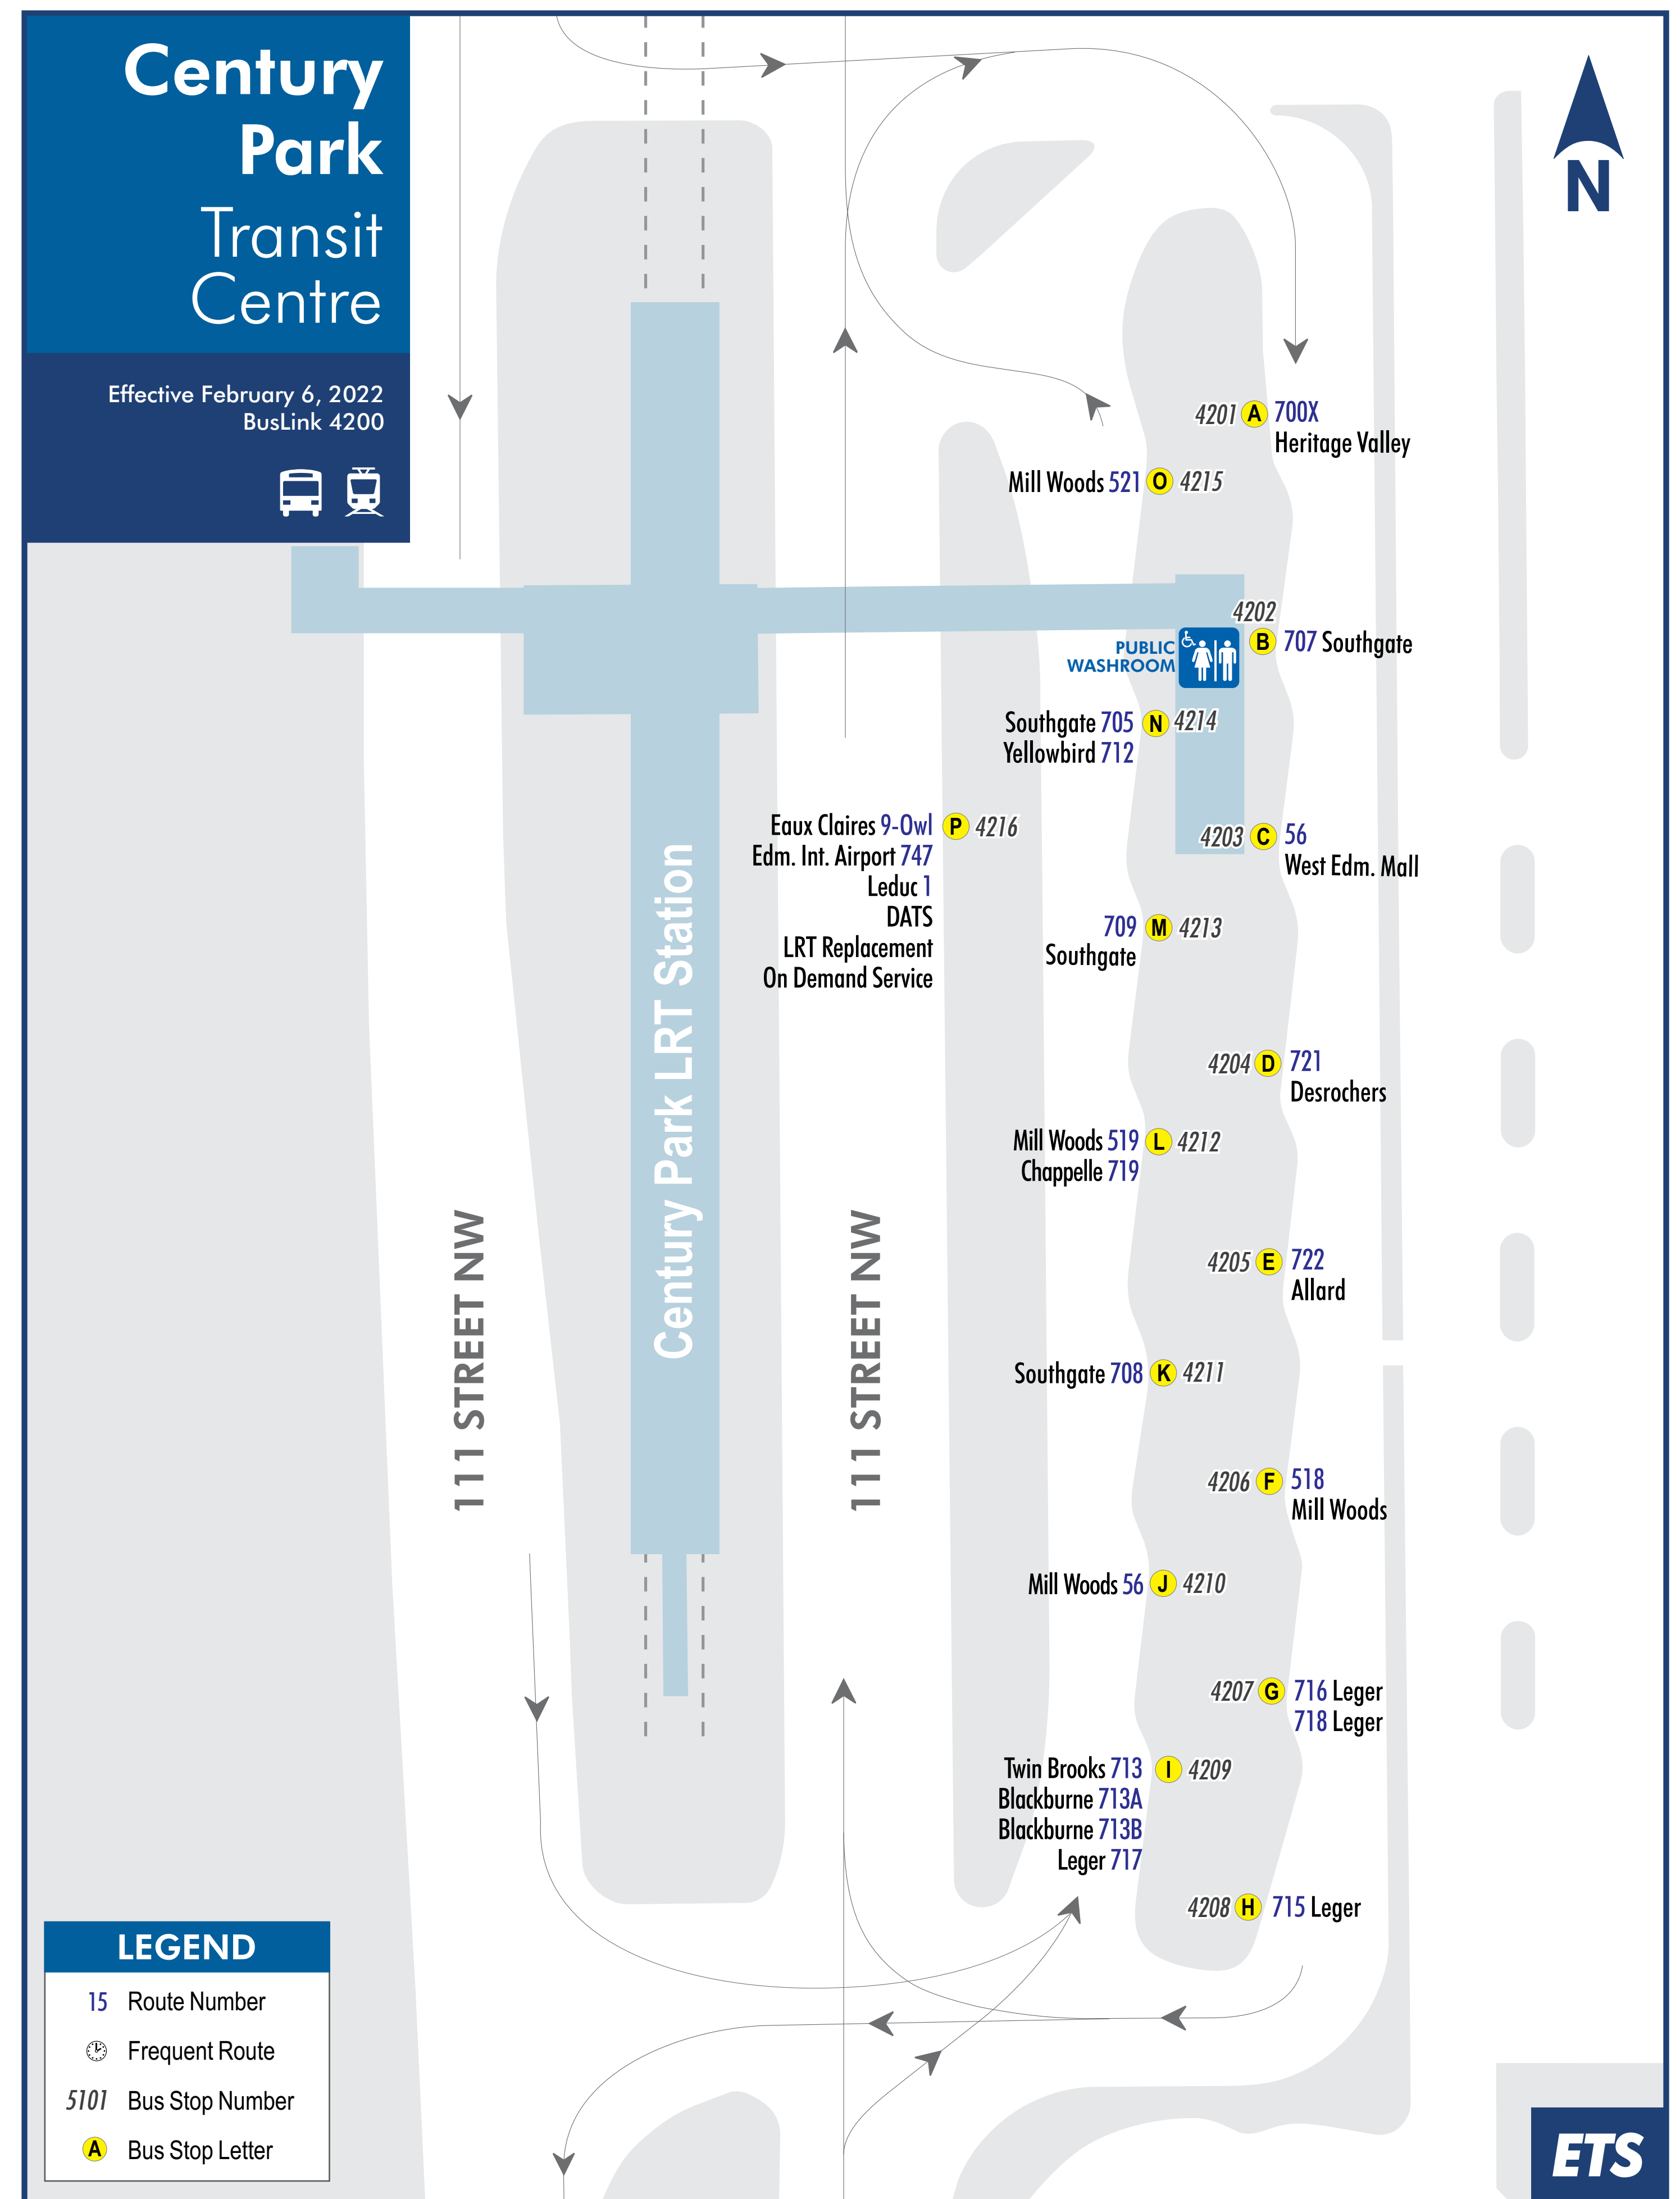

LEGEND

- 15 Route Number
- Frequent Route
- 5101 Bus Stop Number
- A Bus Stop Letter