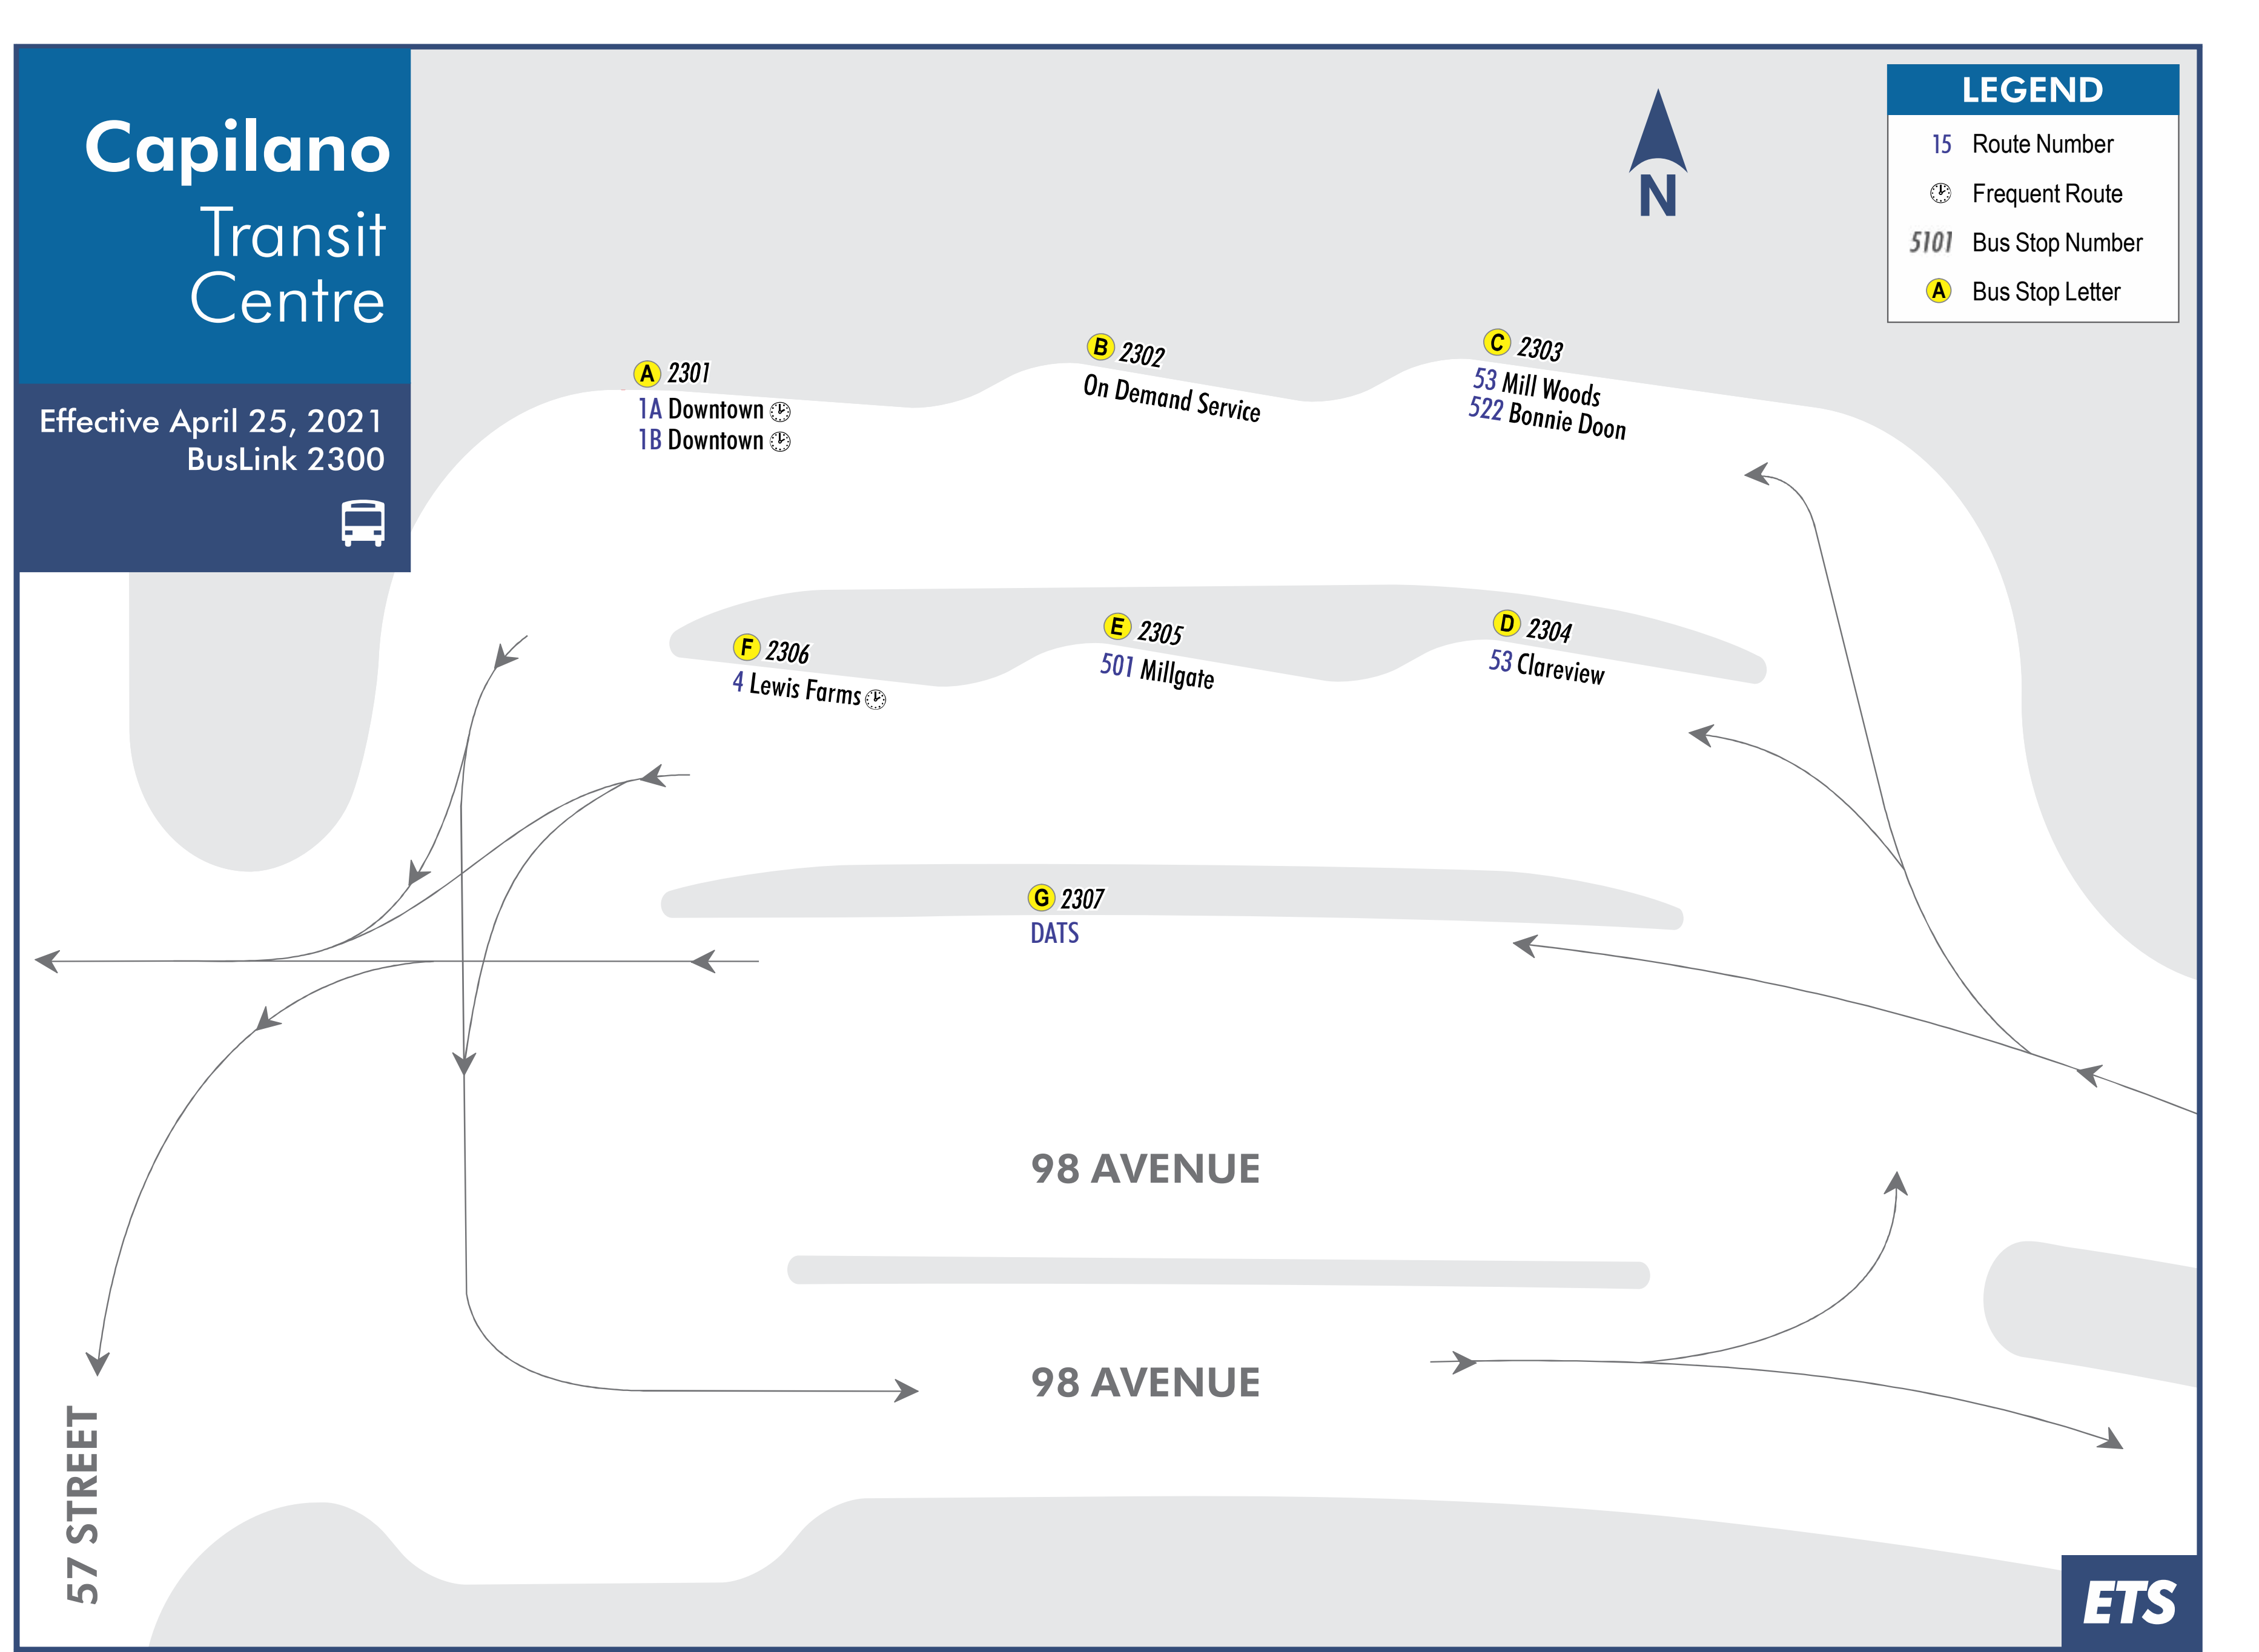

### ROUTE 053

TO MILL WOODS  
BUS STOP  
2303 WB

SUNDAY

5:41  
6:01  
6:21  
6:40  
7:00  
7:20  
7:40  
8:00  
8:20  
8:35  
8:50  
9:05  
9:20  
9:35  
9:50  
10:05  
10:20  
10:35  
10:50  
11:05  
11:20  
11:35  
11:50

### ROUTE 501

TO MILLGATE  
BUS STOP  
2305 WB

SUNDAY

7:51  
8:21  
8:51  
9:21  
9:51  
10:21  
10:51  
11:21  
11:51  
1:21  
1:51  
2:21  
2:51  
3:21  
3:51  
4:21  
4:51  
5:21  
5:51  
6:21  
6:51  
7:21