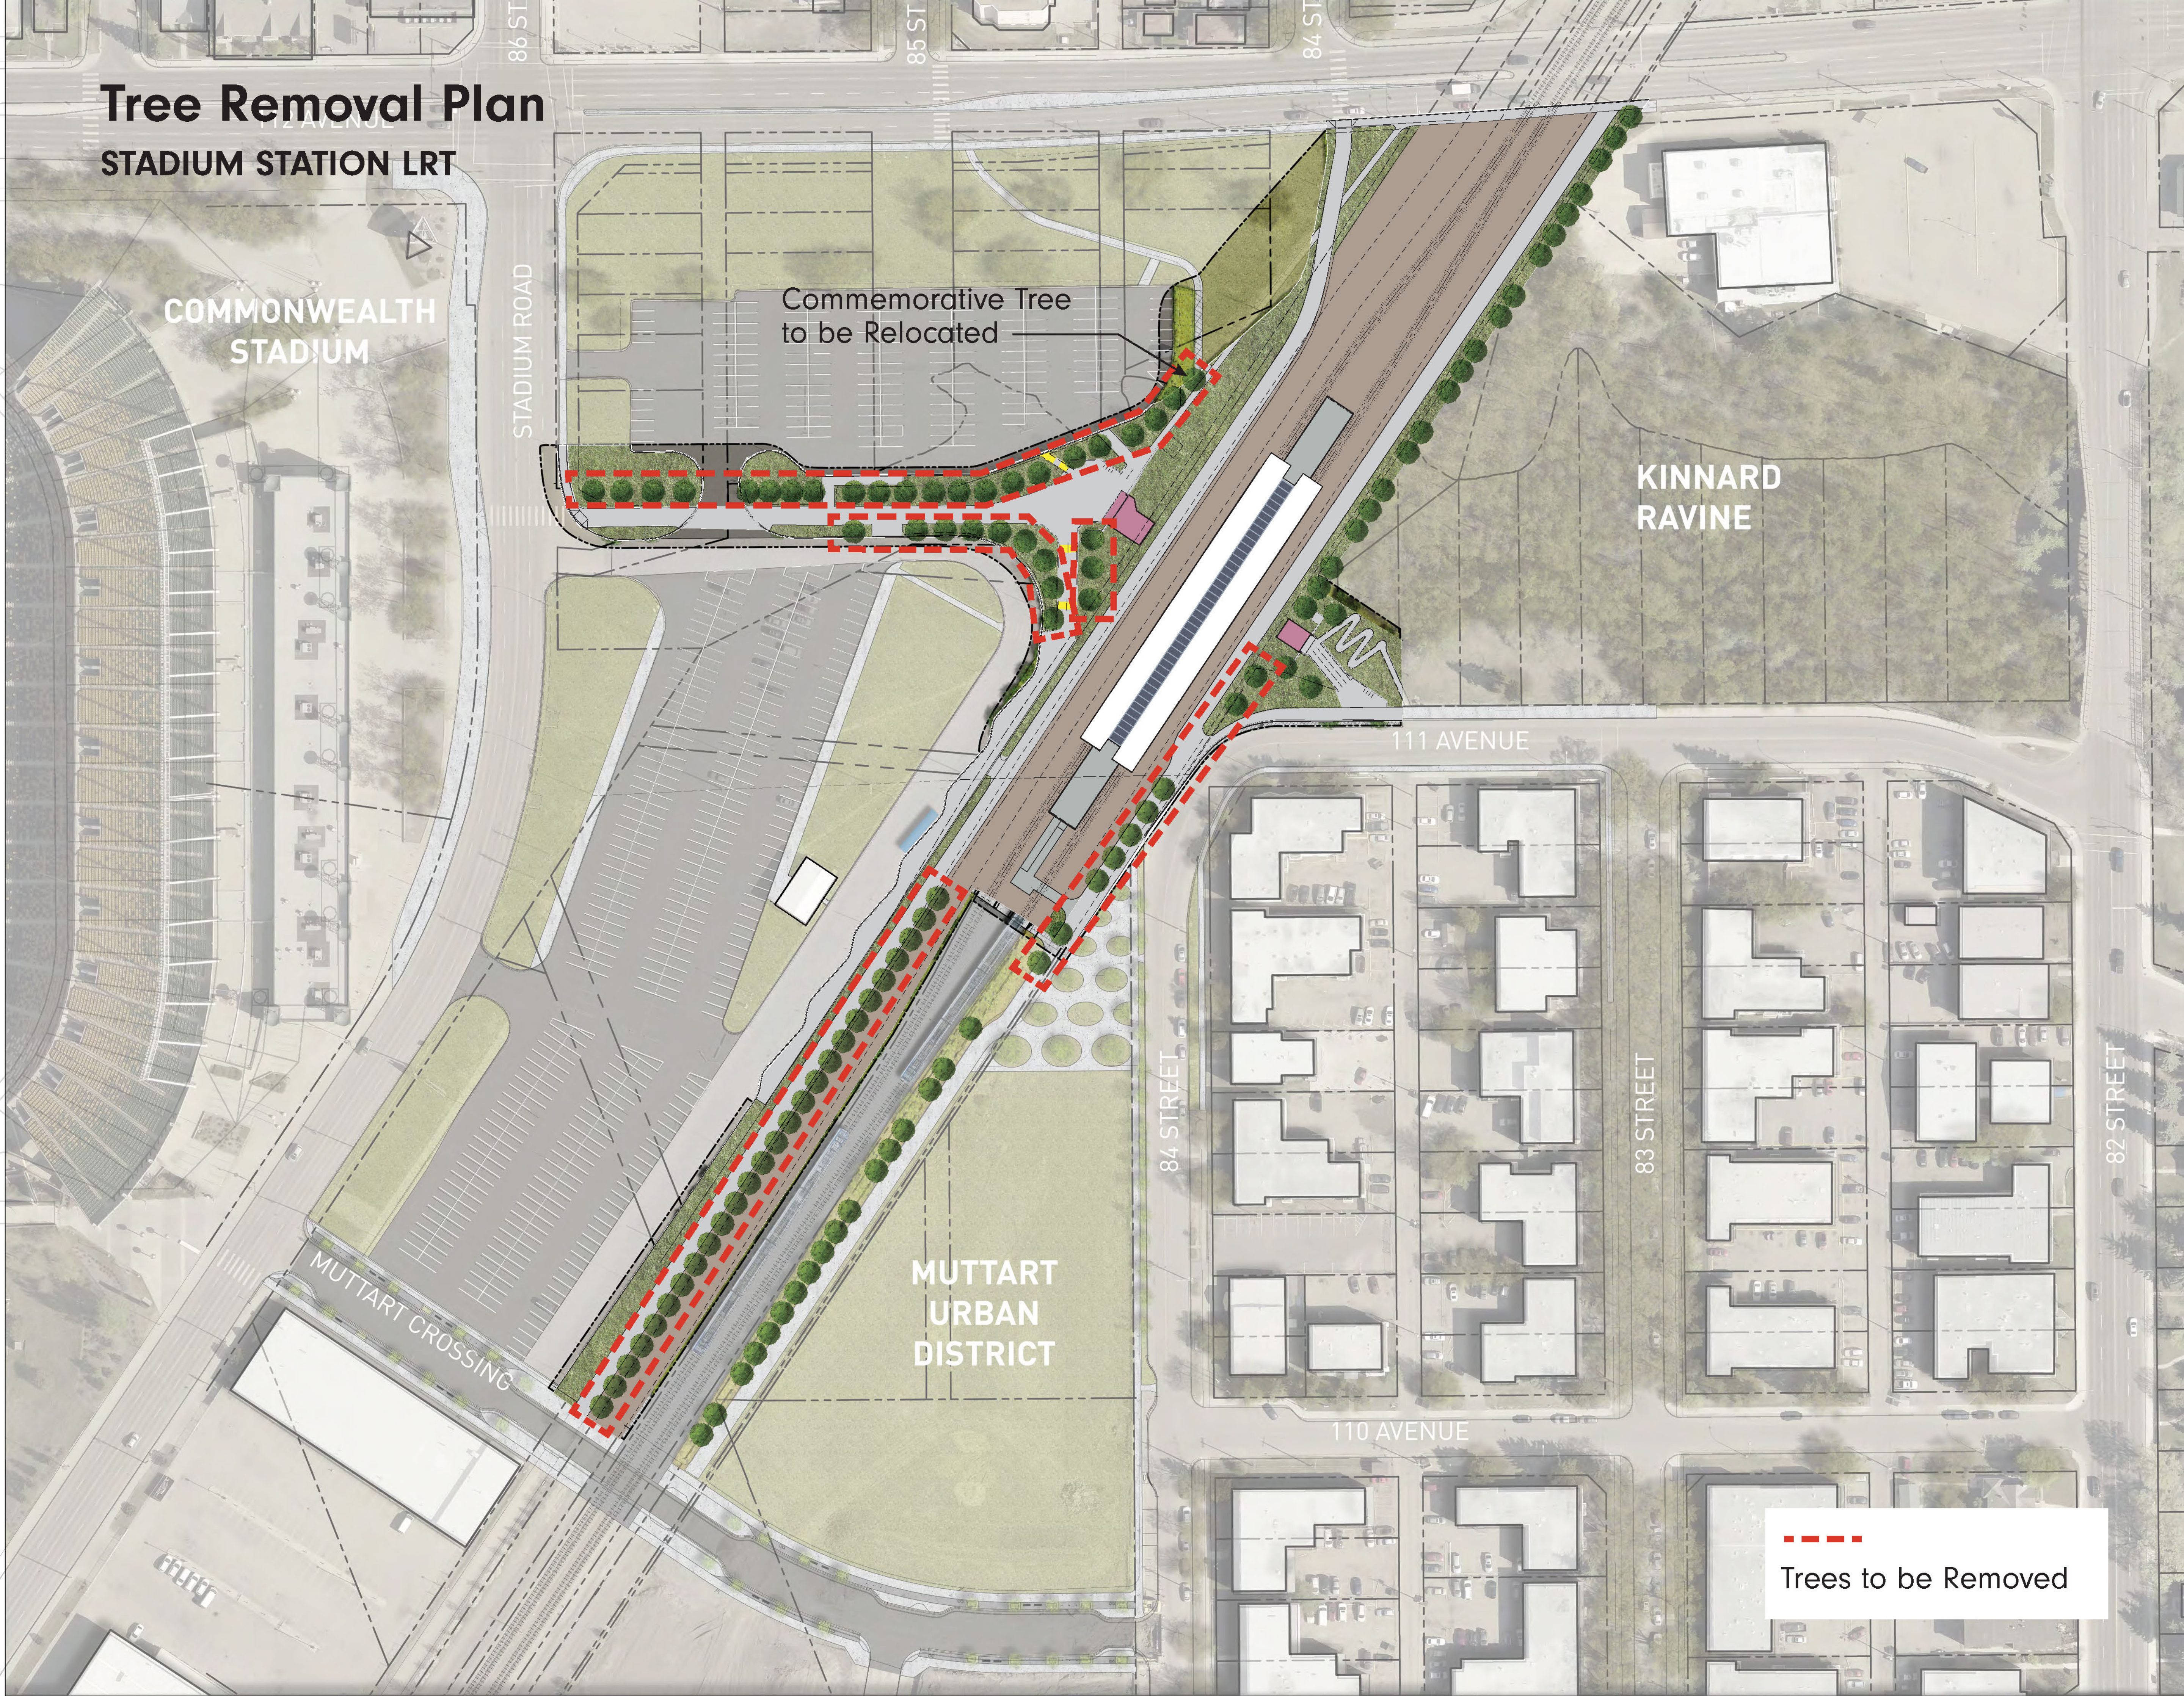

# Tree Removal Plan

## STADIUM STATION LRT

COMMONWEALTH STADIUM

Commemorative Tree to be Relocated

KINNARD RAVINE

MUTTART URBAN DISTRICT

MUTTART CROSSING

--- Trees to be Removed

86 ST

85 ST

84 ST

STADIUM ROAD

111 AVENUE

84 STREET

83 STREET

82 STREET

110 AVENUE