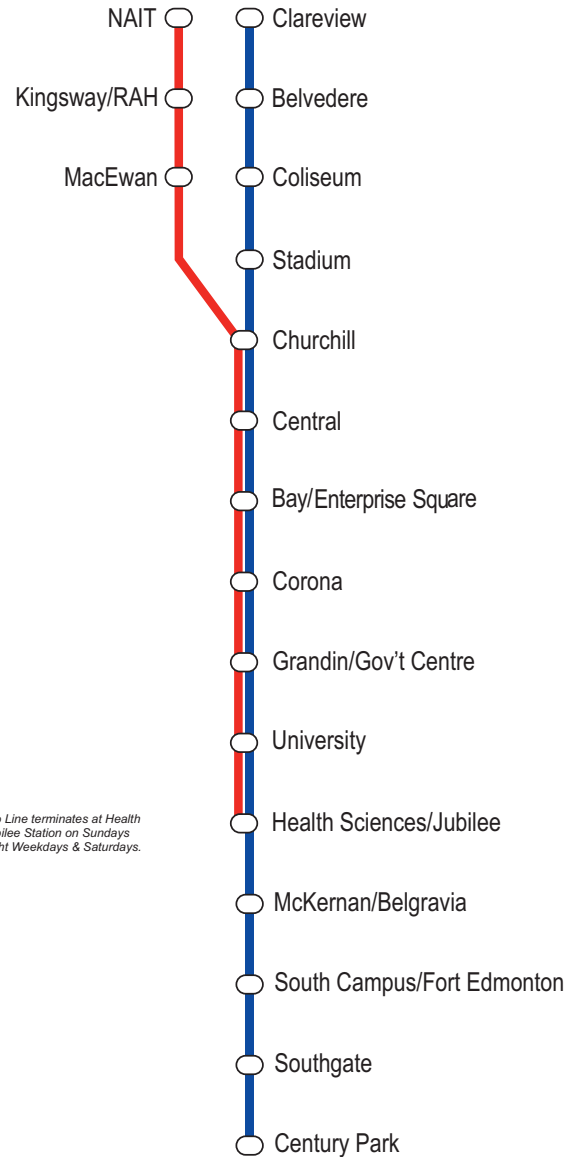

LRT SYSTEM MAP

Late Nights and Sundays

○ LRT Station   — Capital Line   — Metro Line