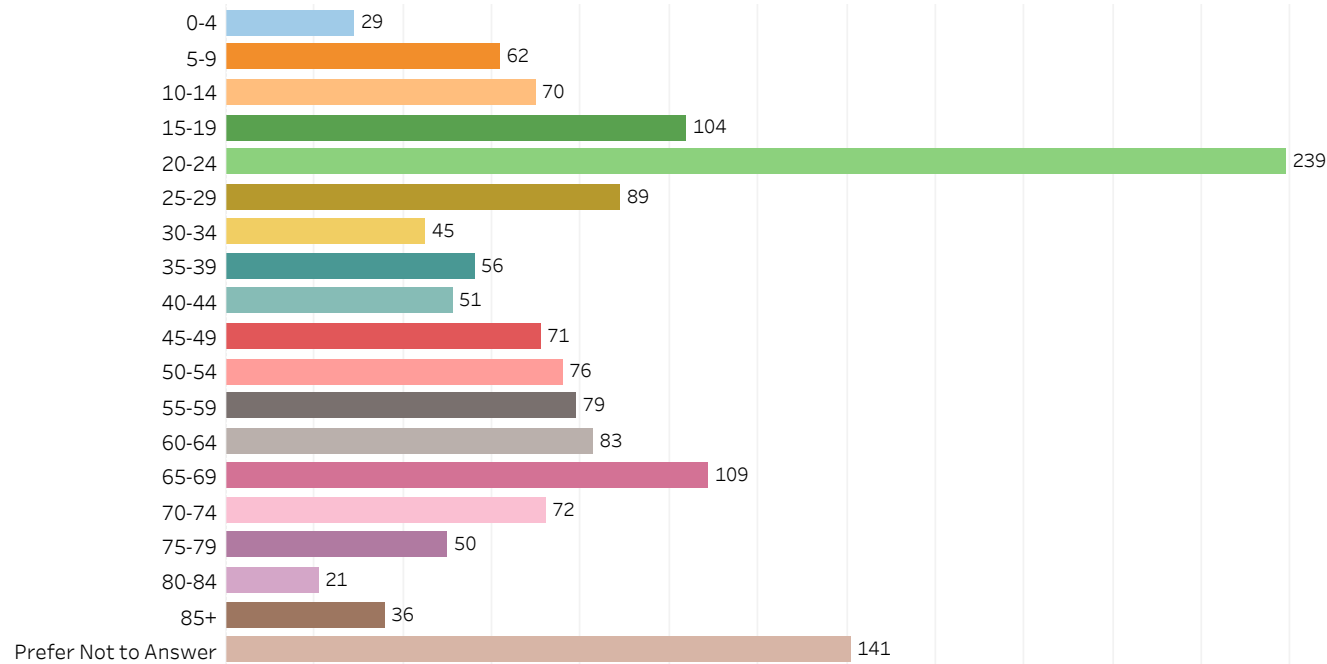

2019 Edmonton Municipal Census (Neighbourhood)

(Note: As per City of Edmonton Census Policy C520C, neighbourhoods with a population of less than 50 residents are reported as zero.)

Neighbourhood:

WINDSOR PARK

1. Population by Age Range

0-4	29
5-9	62
10-14	70
15-19	104
20-24	239
25-29	89
30-34	45
35-39	56
40-44	51
45-49	71
50-54	76
55-59	79
60-64	83
65-69	109
70-74	72
75-79	50
80-84	21
85+	36
Prefer Not to Answer	141
Total	1,483