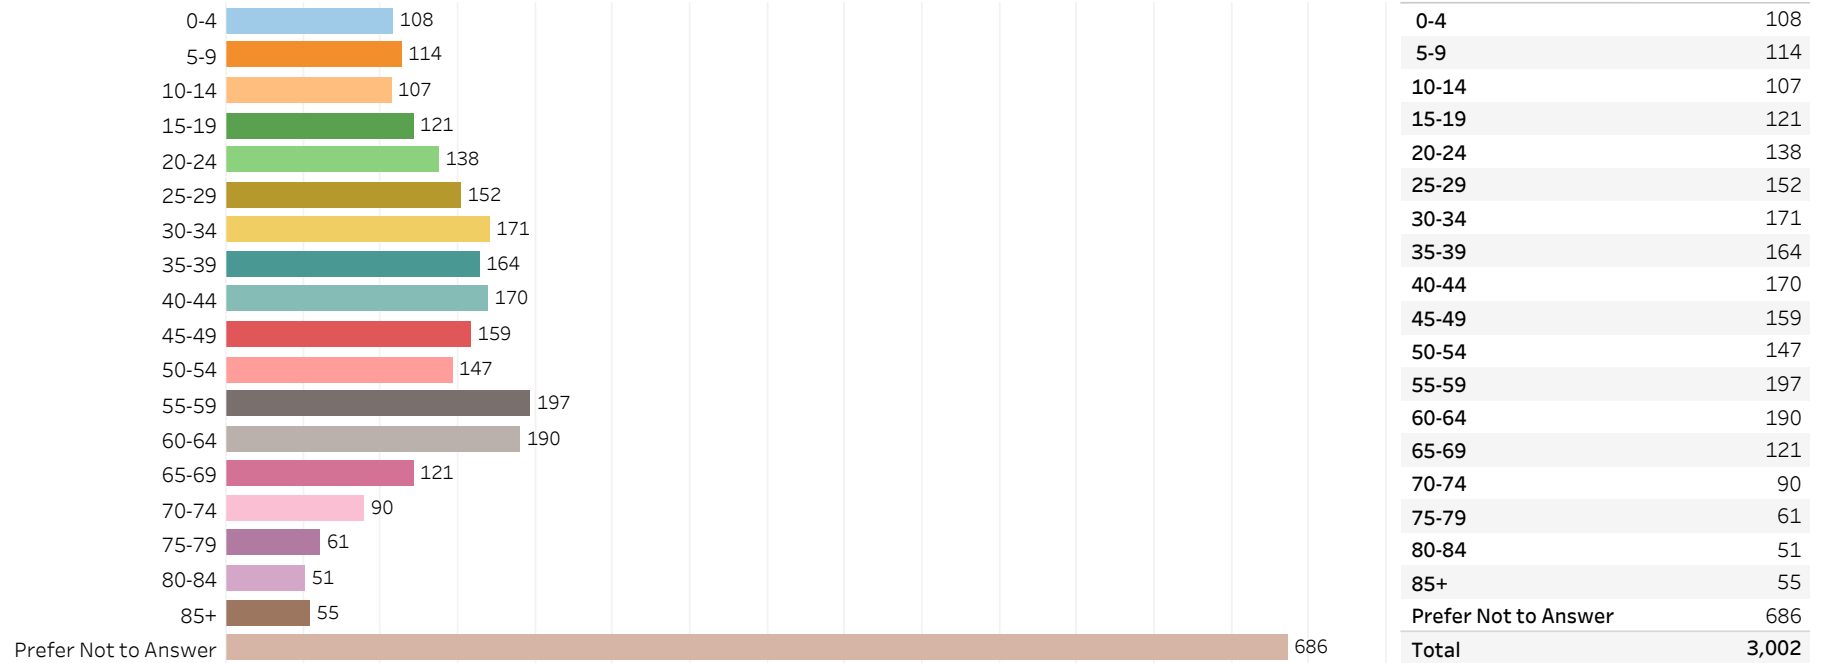

# 2019 Edmonton Municipal Census (Neighbourhood)

(Note: As per City of Edmonton Census Policy C520C, neighbourhoods with a population of less than 50 residents are reported as zero.)

Neighbourhood:

WEST JASPER PLACE

## 1. Population by Age Range

## 2. Population by Gender