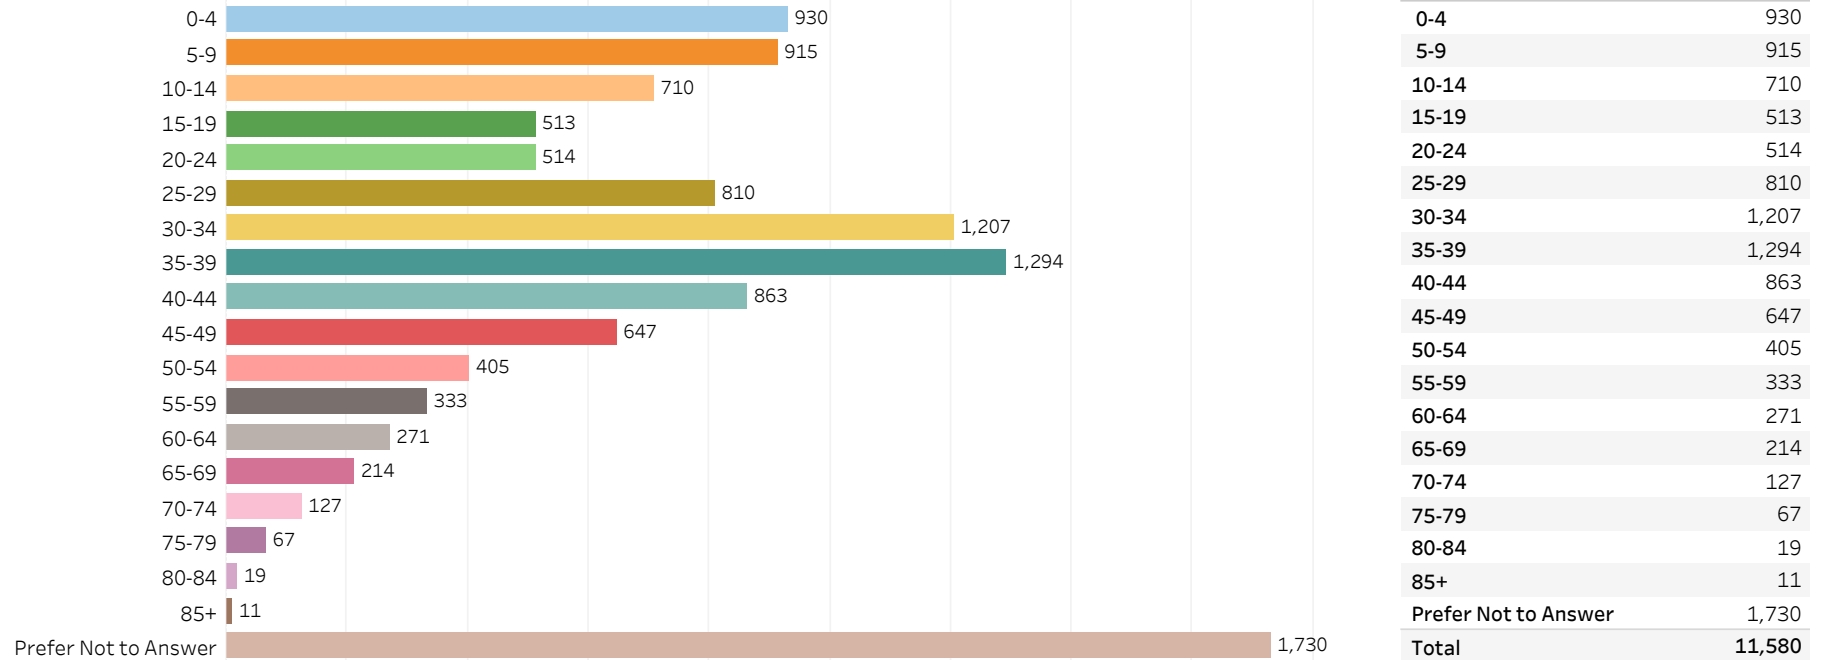

2019 Edmonton Municipal Census (Neighbourhood)

(Note: As per City of Edmonton Census Policy C520C, neighbourhoods with a population of less than 50 residents are reported as zero.)

Neighbourhood:

WALKER

1. Population by Age Range