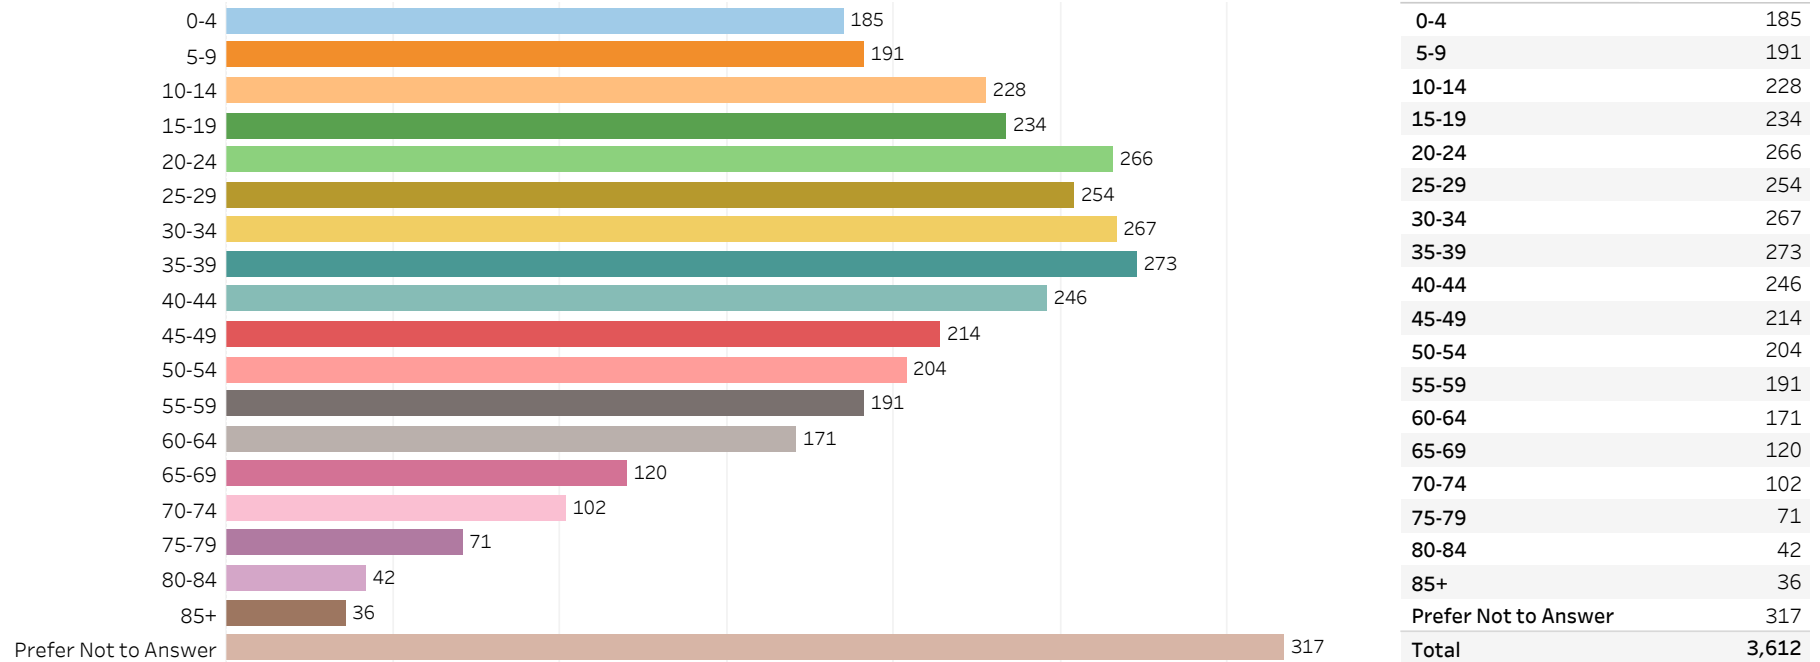

# 2019 Edmonton Municipal Census (Neighbourhood)

(Note: As per City of Edmonton Census Policy C520C, neighbourhoods with a population of less than 50 residents are reported as zero.)

Neighbourhood:

THORNCLIFF

## 1. Population by Age Range

## 2. Population by Gender