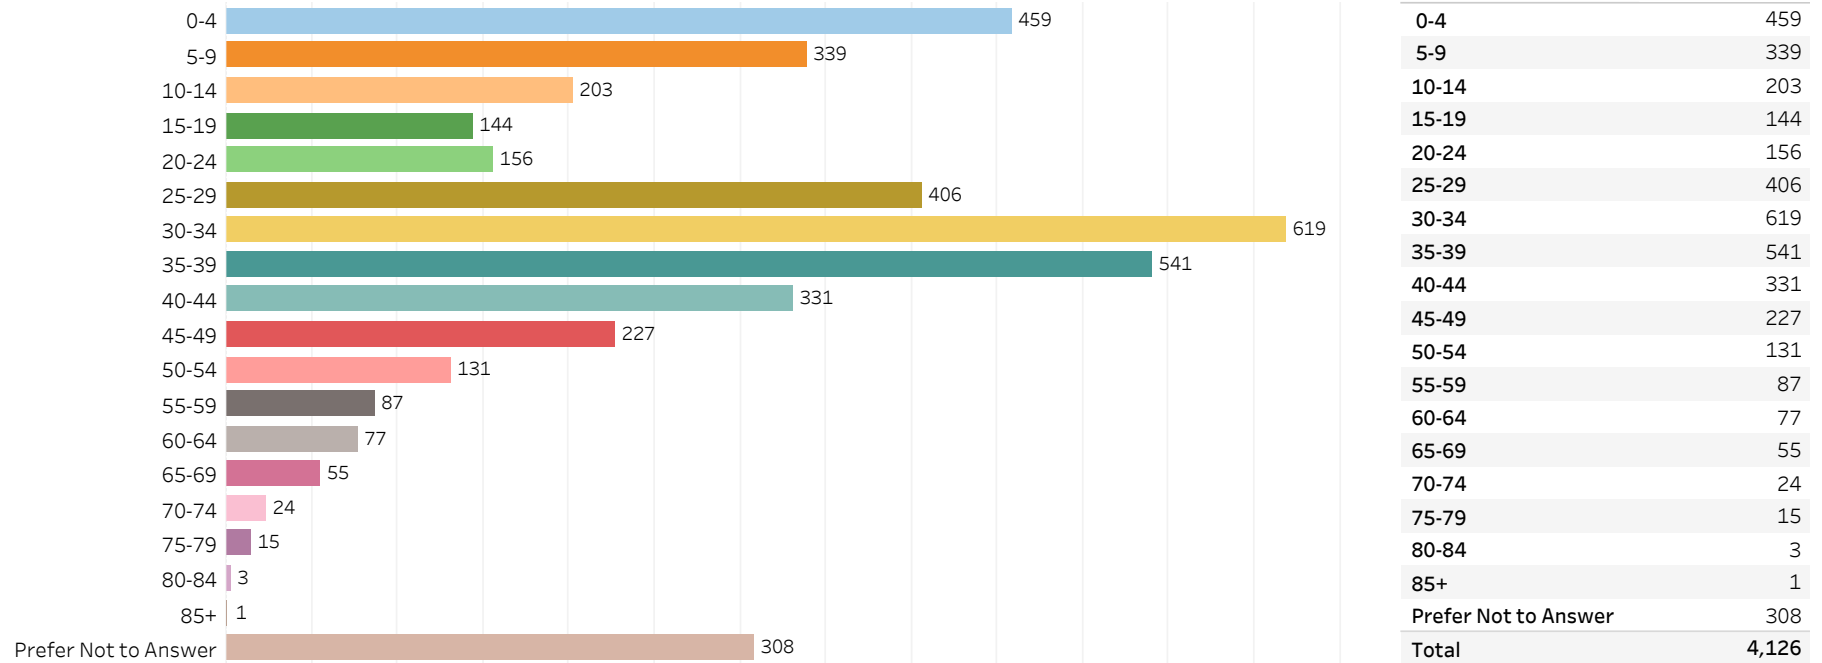

2019 Edmonton Municipal Census (Neighbourhood)

(Note: As per City of Edmonton Census Policy C520C, neighbourhoods with a population of less than 50 residents are reported as zero.)

Neighbourhood:

THE ORCHARDS AT ELLERSLIE

1. Population by Age Range

2. Population by Gender

3. Dwelling Unit Status