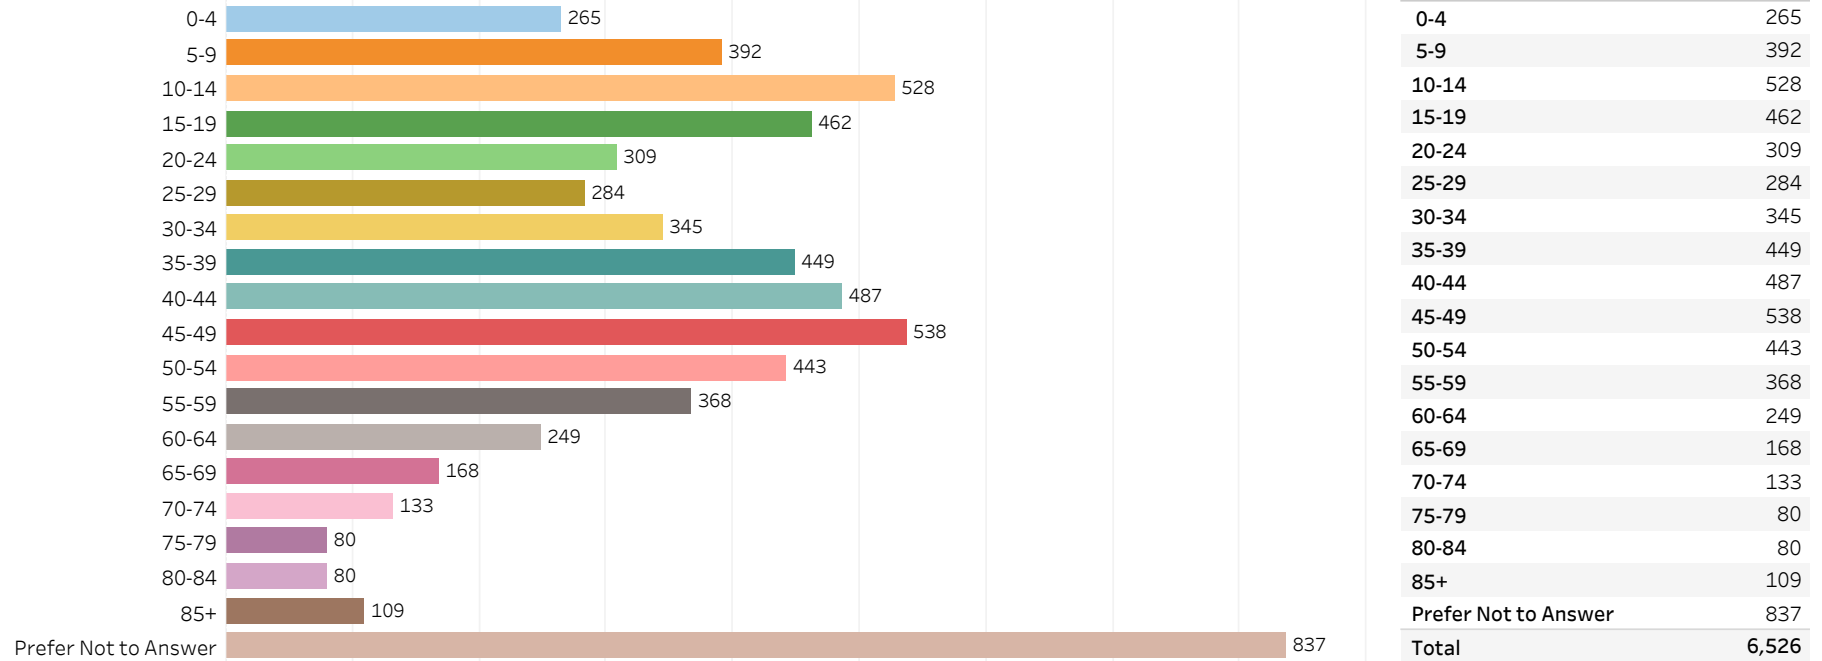

# 2019 Edmonton Municipal Census (Neighbourhood)

(Note: As per City of Edmonton Census Policy C520C, neighbourhoods with a population of less than 50 residents are reported as zero.)

Neighbourhood:

TERWILLEGAR TOWNE

## 1. Population by Age Range

## 2. Population by Gender