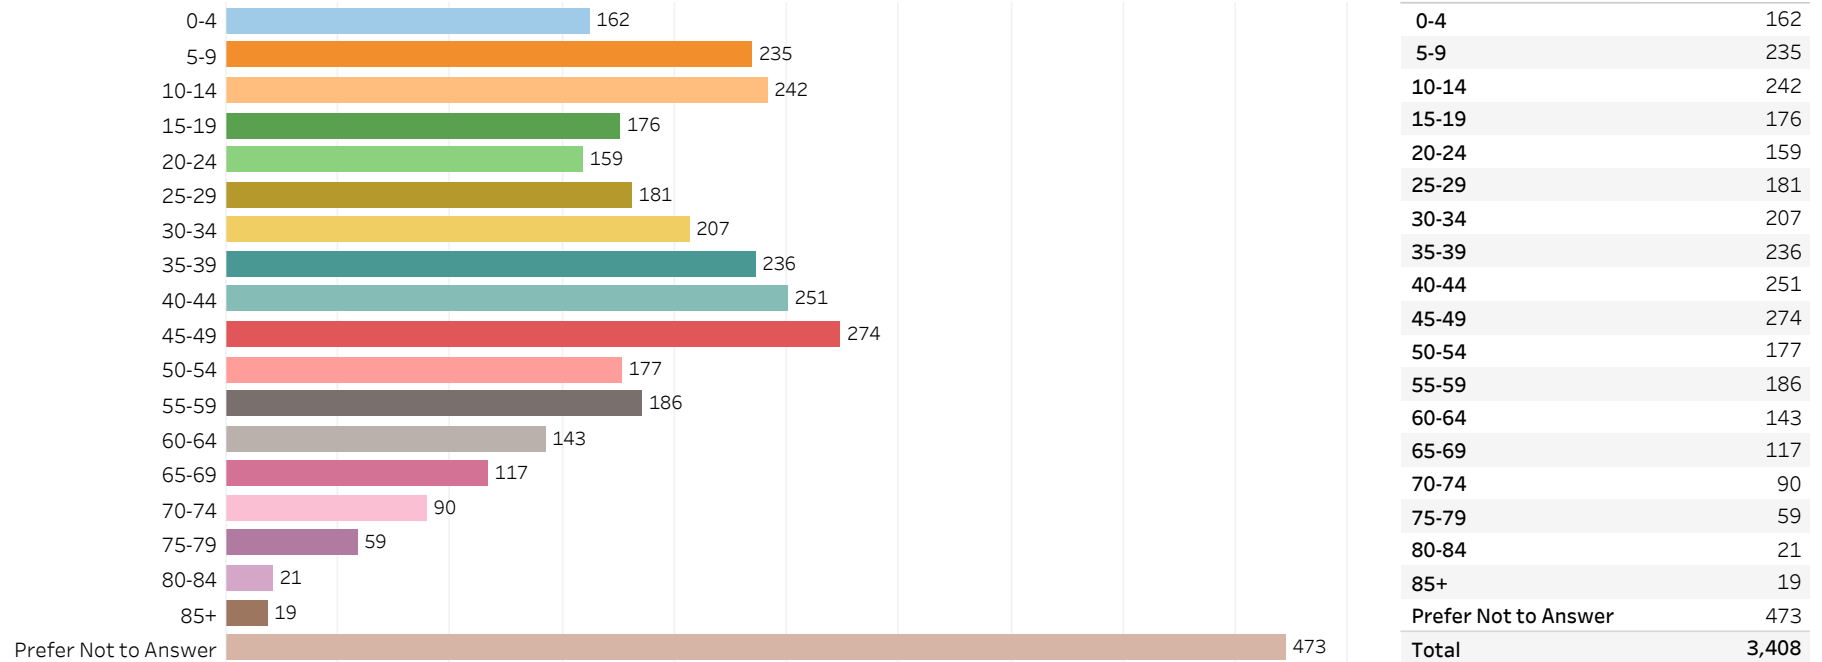

2019 Edmonton Municipal Census (Neighbourhood)

(Note: As per City of Edmonton Census Policy C520C, neighbourhoods with a population of less than 50 residents are reported as zero.)

Neighbourhood:

SUDER GREENS

1. Population by Age Range

2. Population by Gender

3. Dwelling Unit Status