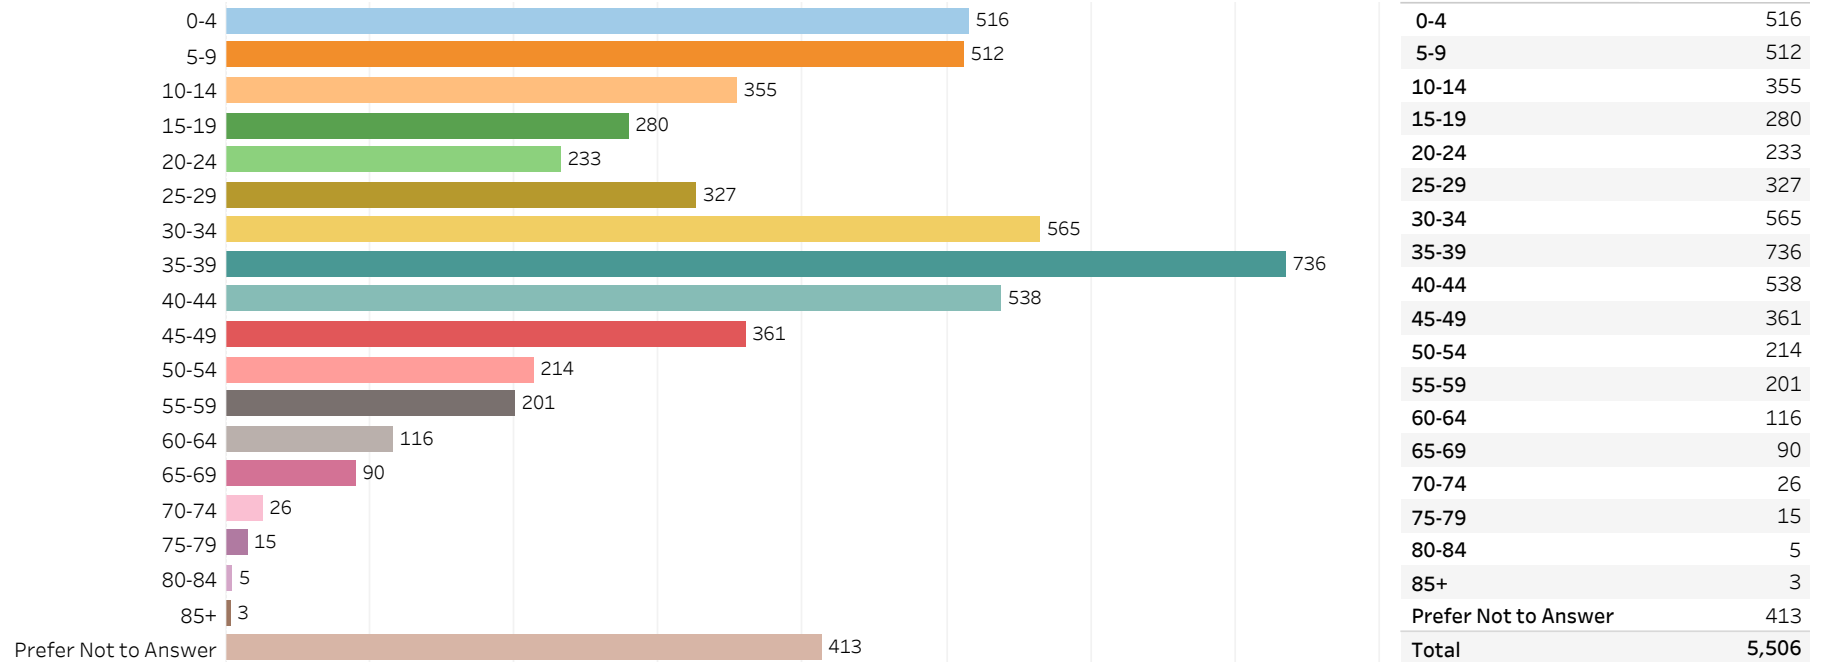

2019 Edmonton Municipal Census (Neighbourhood)

(Note: As per City of Edmonton Census Policy C520C, neighbourhoods with a population of less than 50 residents are reported as zero.)

Neighbourhood:

SECORD

1. Population by Age Range

2. Population by Gender

3. Dwelling Unit Status