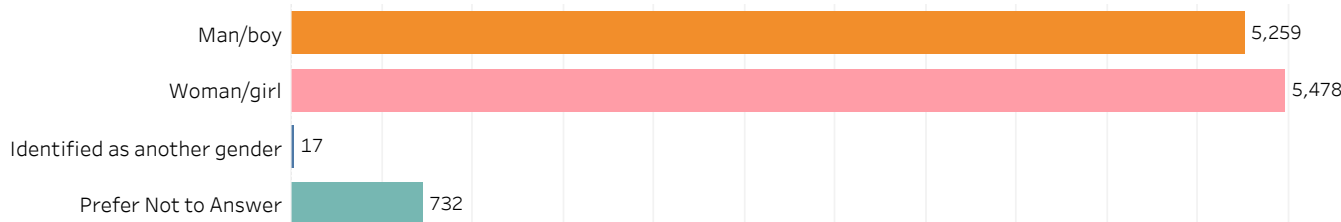

2. Population by Gender

Man/boy	5,259
Woman/girl	5,478
Identified as another gender	17
Prefer Not to Answer	732
Total	11,486