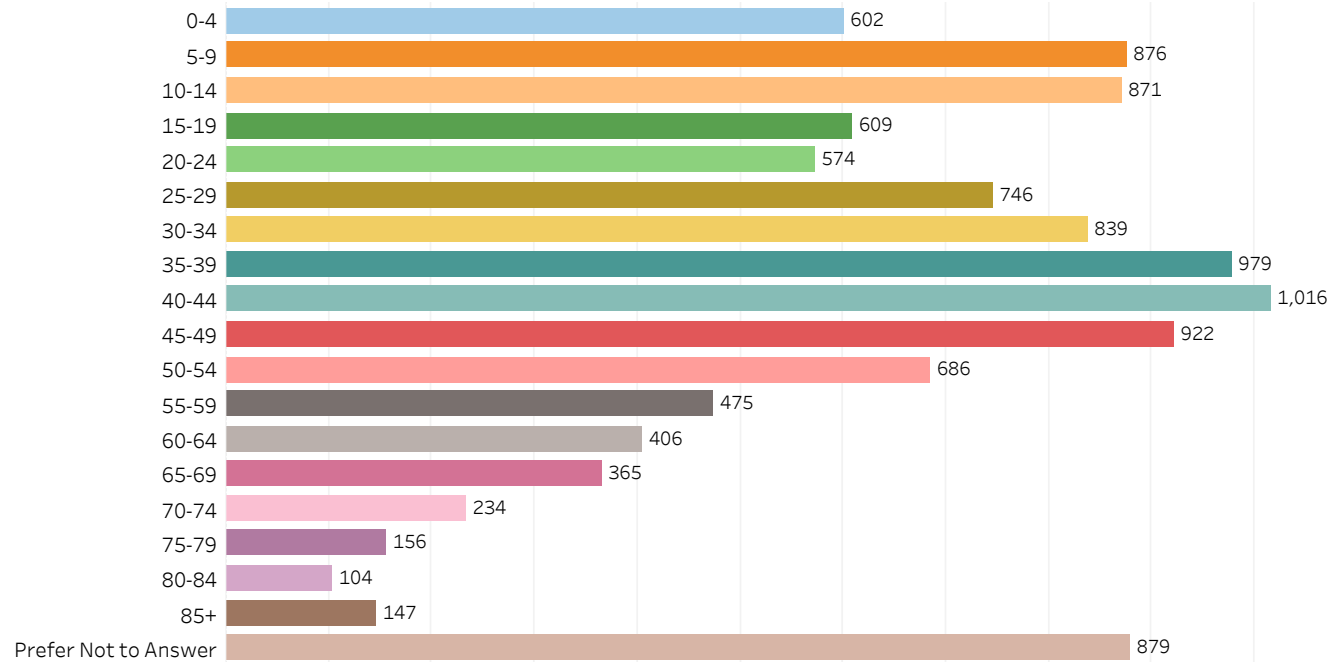

2019 Edmonton Municipal Census (Neighbourhood)

(Note: As per City of Edmonton Census Policy C520C, neighbourhoods with a population of less than 50 residents are reported as zero.)

Neighbourhood:

RUTHERFORD

1. Population by Age Range

0-4	602
5-9	876
10-14	871
15-19	609
20-24	574
25-29	746
30-34	839
35-39	979
40-44	1,016
45-49	922
50-54	686
55-59	475
60-64	406
65-69	365
70-74	234
75-79	156
80-84	104
85+	147
Prefer Not to Answer	879
Total	11,486