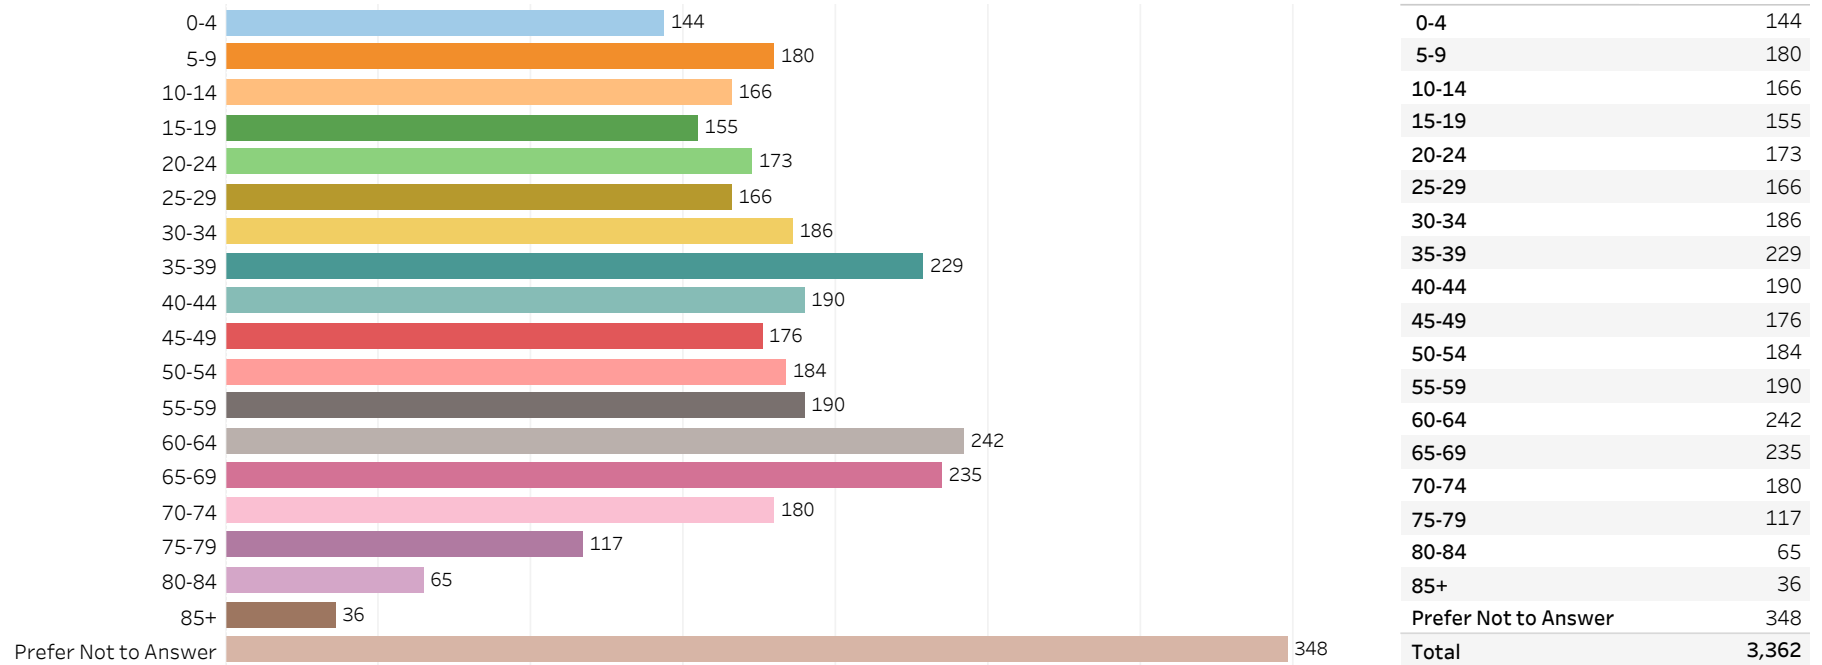

2019 Edmonton Municipal Census (Neighbourhood)

(Note: As per City of Edmonton Census Policy C520C, neighbourhoods with a population of less than 50 residents are reported as zero.)

Neighbourhood:

RAMSAY HEIGHTS

1. Population by Age Range

2. Population by Gender

3. Dwelling Unit Status