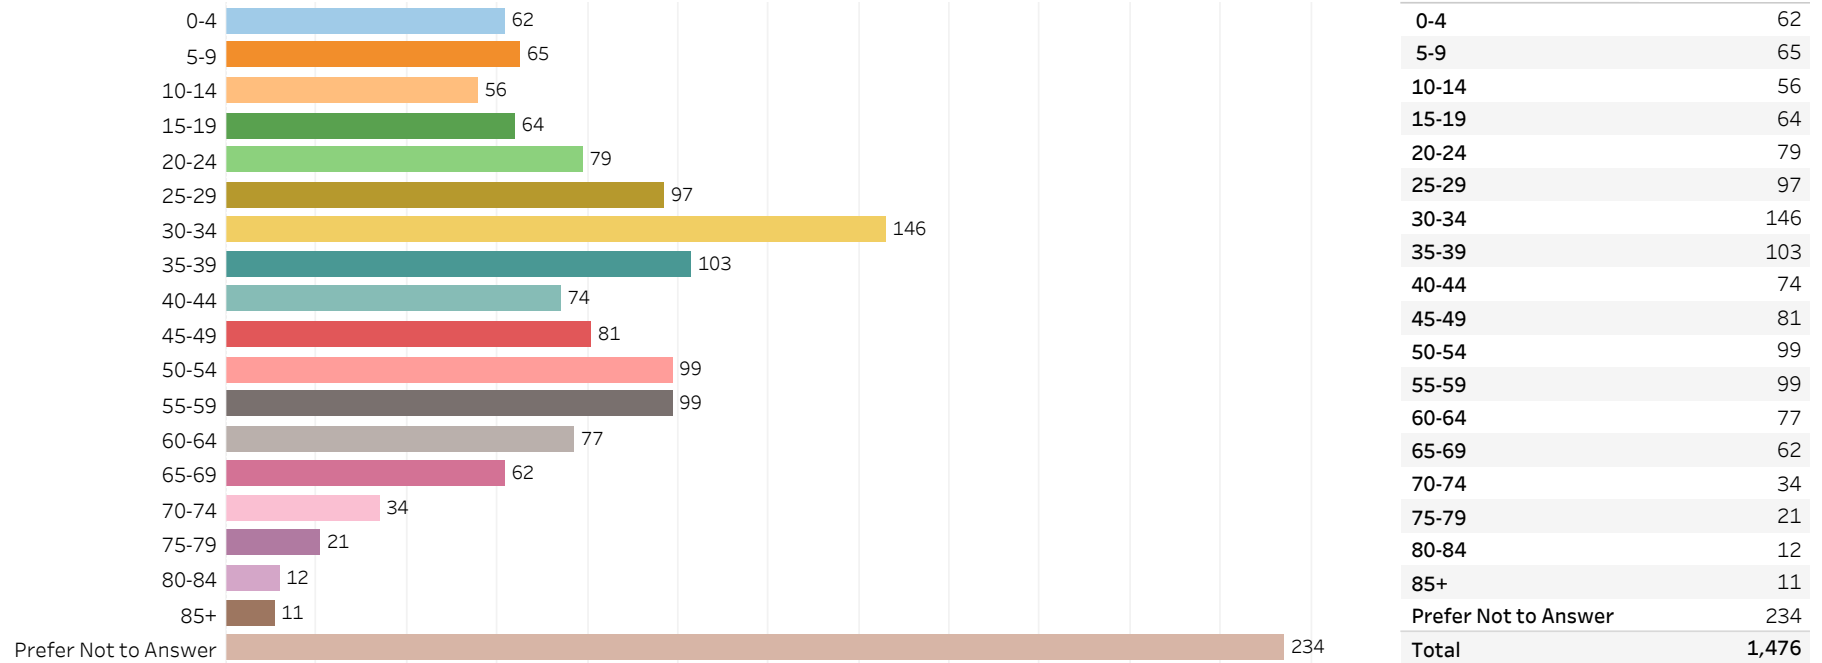

2019 Edmonton Municipal Census (Neighbourhood)

(Note: As per City of Edmonton Census Policy C520C, neighbourhoods with a population of less than 50 residents are reported as zero.)

Neighbourhood:
PRINCE CHARLES

1. Population by Age Range

2. Population by Gender

3. Dwelling Unit Status