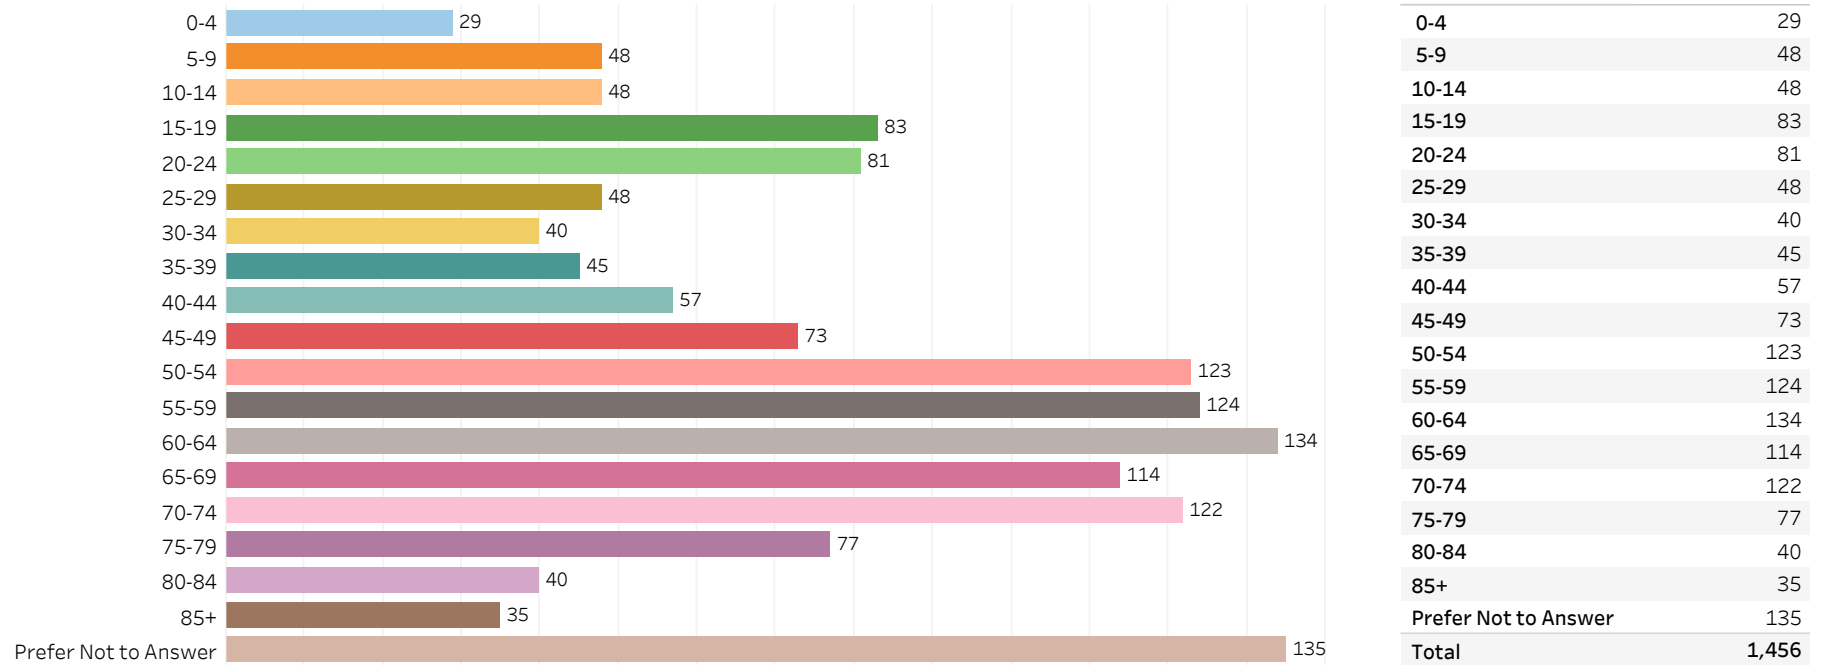

2019 Edmonton Municipal Census (Neighbourhood)

(Note: As per City of Edmonton Census Policy C520C, neighbourhoods with a population of less than 50 residents are reported as zero.)

Neighbourhood:
POTTER GREENS

1. Population by Age Range

2. Population by Gender

3. Dwelling Unit Status